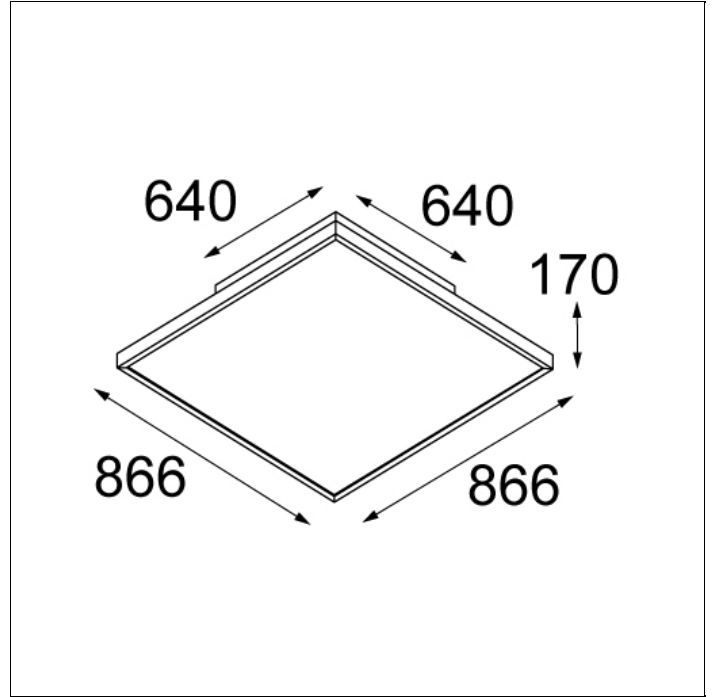

DIABLO TL5 4X 14/24W GI

Highly performant light fixture destined for office and retail application. The beveled sides are the perfect counterpart of the squared and sharp light surface. The luminaire is equipped to fit T5 only or in combination with halogen lamps (Diablo dynamix). The latter allows to create depth in your lighting experience of the room. The luminaire can be mounted on the ceiling or can be suspended.

Art. Nr. 10642411

SPECIFICATIONS

Lamp	4x T16 G5 14/24W
Gear / Transfo	gear incl., electronic
Weight	12kg
Min. Distance	0.5 m
Power supply	230V
IP	IP20
Glow Wire Test	960°
Efficacy	19 Lm/W

This label is available in other languages:
<http://supermodular.com/assets/TYPE4.pdf>