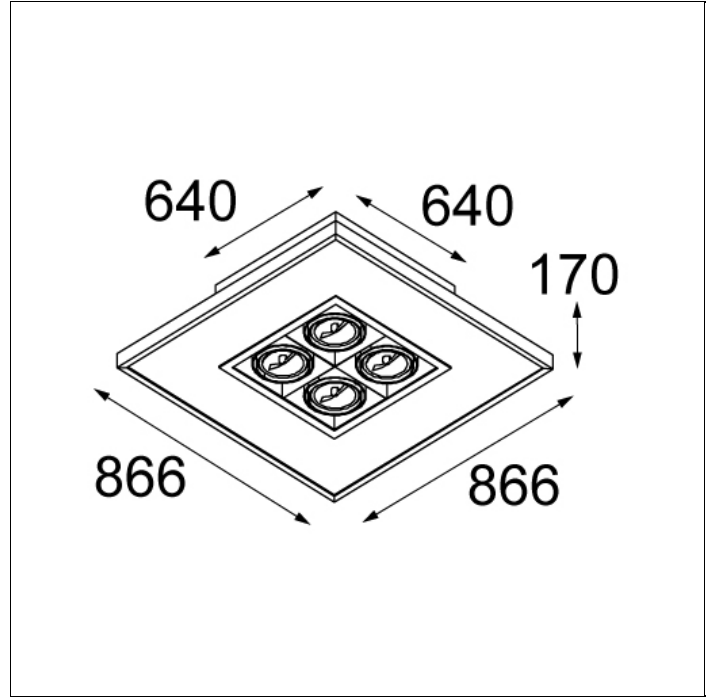

DIABLO DYNAMIX TL5 4X 14/24W + 4X AR111 GI

Highly performant light fixture destined for office and retail application. The beveled sides are the perfect counterpart of the squared and sharp light surface. The luminaire is equipped to fit T5 only or in combination with halogen lamps (Diablo dynamix). The latter allows to create depth in your lighting experience of the room. The luminaire can be mounted on the ceiling or can be suspended.

Art. Nr. 10642311

SPECIFICATIONS

Lamp	4x T16 G5 14/24W 4x G53 (QR-LP 111) max. 50W
Gear / Transfo	transfo/gear incl., electronic
Weight	23.4kg
Min. Distance	0.5 m
Power supply	230V
IP	IP20
Glow Wire Test	960°
Efficacy	19 Lm/W
Remark	! only QR-LP 111 lamps dimmable

This label is available in other languages:
<http://supermodular.com/assets/TYPE4.pdf>