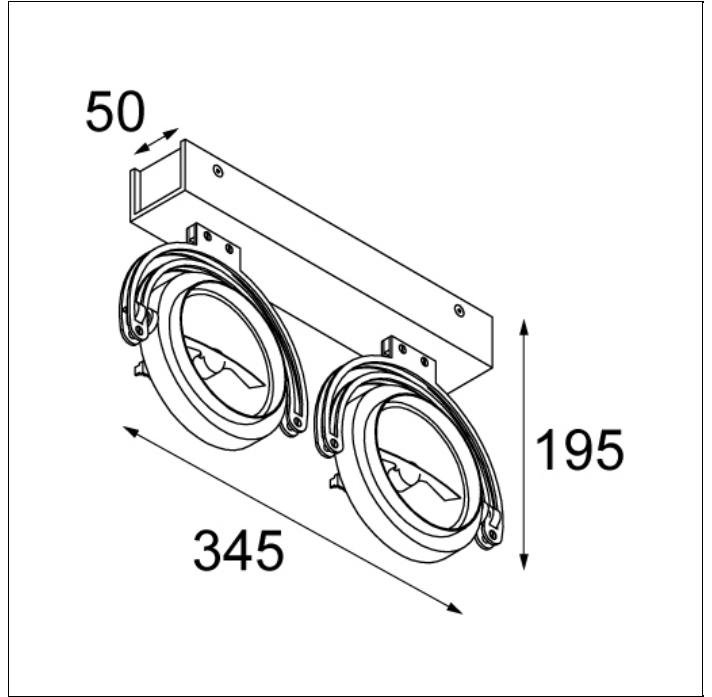

GIRO 1X AR111 TEX

Giro plays with rings, horseshoes and light. The spotlight strips lighting right down to its essence: the cables and joints simply remain on display, so Giro will certainly win over the fans of an industrial look. This highly directional fitting is available with one or two lamps. Also available for Modupoint.

Art. Nr. 10820124

SPECIFICATIONS

Lamp	1x QR-LP 111 G53 max. 50W
Gear / Transfo	transfo not incl.
Cut-out size	ø 50 h 80
Weight	0.4kg
Min. Distance	0.5 m
Power supply	12V
IP	IP20
Glow Wire Test	960°

MODULAR
LIGHTING INSTRUMENTS

This luminaire is compatible with bulbs of the energy classes:

A++
A+
A
B
C
D
E

874/2012

brushed alu | 10820124

GIRO 2X AR111 GI

Giro plays with rings, horseshoes and light. The spotlight strips lighting right down to its essence: the cables and joints simply remain on display, so Giro will certainly win over the fans of an industrial look. This highly directional fitting is available with one or two lamps.

Art. Nr. 10820224

SPECIFICATIONS

Lamp	2x QR-LP 111 G53 max. 50W
Gear / Transfo	transfo incl., electronic
Weight	1.1kg
Min. Distance	0.7 m
Power supply	230V
IP	IP20
Glow Wire Test	960°

MODULAR
LIGHTING INSTRUMENTS