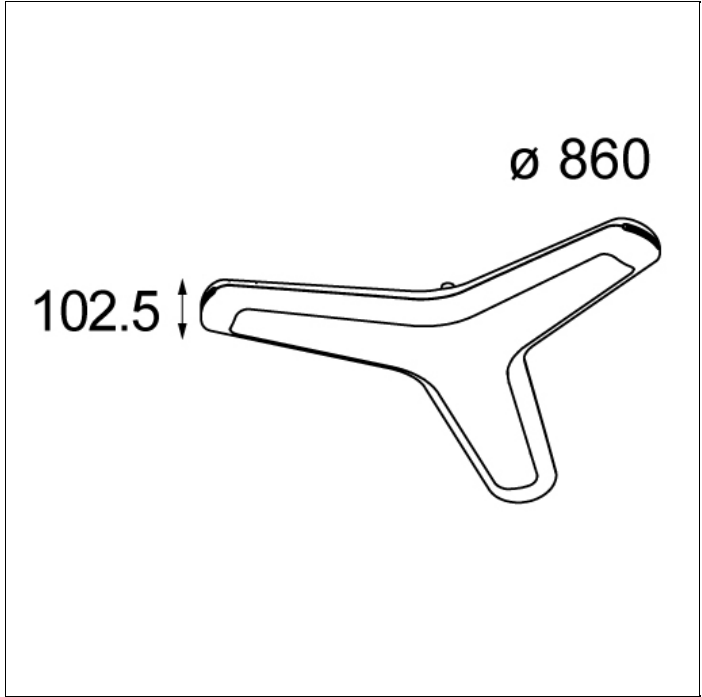

IZAR LED MOODSWING RGB GI

Izar is based on a futuristic puzzle system whose basic shape - a three-legged, rounded star - can be used either alone or in combination with other Izars. However you use it, it's impossible not to use Izar creatively in a space. For wall or ceiling mounting or use with the suspension set. Available in white and black, with matt or glossy finishing.

Art. Nr. 11340201

SPECIFICATIONS

Lamp	1x RGB LED-strip 25W max. 25W
Gear / Transfo	LED gear incl.
Weight	4.85kg
Min. Distance	0.1 m
Power supply	230V
IP	IP20
Glow Wire Test	960°
Remark	! DMX & master/slave possible ! can be used with 'to be touched' control system

MODULAR
LIGHTING INSTRUMENTS

This luminaire contains built-in LED lamps.

A+
A+
A
B
C
D
E

LED

The lamps cannot be changed in the luminaire.

874/2012

This label is available in other languages:
<http://supermodular.com/assets/TYPE2.pdf>

	RGB RGB / CRI +
shiny black	11340236
shiny white	11340201