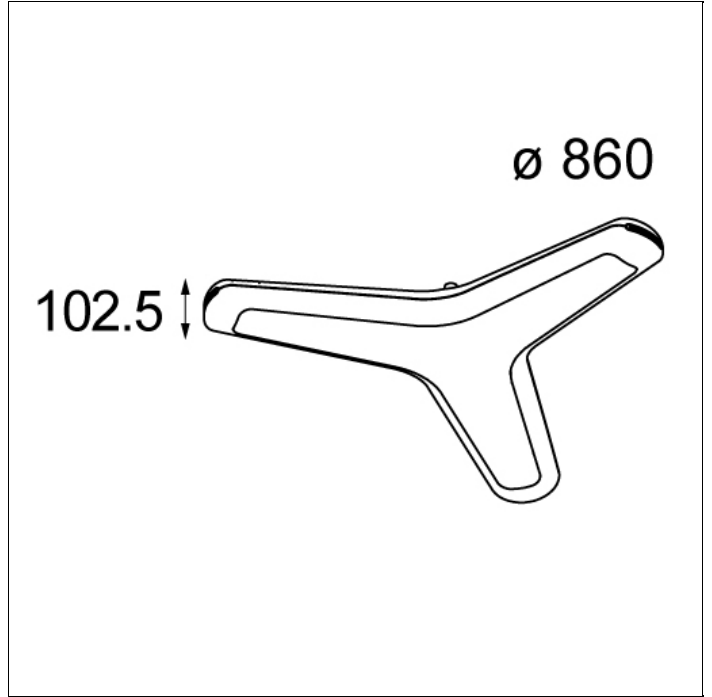

IZAR TC-L DALI/PUSHDIM GI

Izar is based on a futuristic puzzle system whose basic shape - a three-legged, rounded star - can be used either alone or in combination with other Izars. However you use it, it's impossible not to use Izar creatively in a space. For wall or ceiling mounting or use with the suspension set. Available in white and black, with matt or glossy finishing.

Art. Nr. 11346101

SPECIFICATIONS

Lamp	3x TC-L 2G11 24W
Gear / Transfo	gear incl., electronic
Weight	4.85kg
Min. Distance	0.1 m
Power supply	230V
IP	IP20
Glow Wire Test	960°
CRI	82
Lumen	2305 Lm
Efficacy	30 Lm/W
UGR	18
Remark	! dimmable: max. 12 luminaires on a 16A fuse

This label is available in other languages:
<http://supermodular.com/assets/TYPE4.pdf>

shiny black	11346136
shiny white	11346101