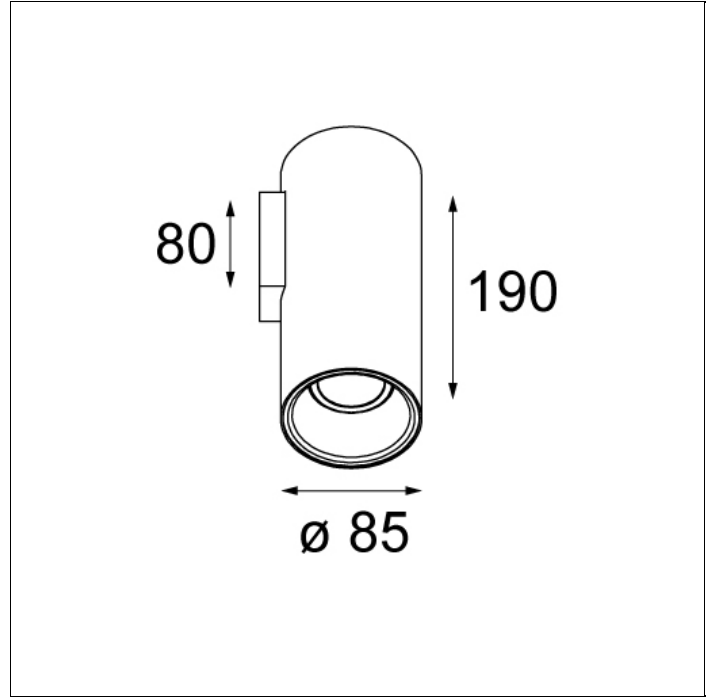

LOTIS TUBED WALL 1X LED RETROFIT

The Lotis is the spotlight which started it all. As well as a recessed version, we also offer Lotis tubed, the most versatile cylinder you have ever seen. The spotlight allows you to play with colour: go for a contrast between black, white and gold or choose a more uniform look instead. Surface-mounted, wall-mounted or suspended versions are available.

Art. Nr. 11458832

SPECIFICATIONS

Lamp	1x LED Gu10 5.5W
Gear / Transfo	transfo/gear not required
Weight	0.9kg
Min. Distance	0.1 m
Power supply	230V
IP	IP20
Glow Wire Test	960°
Source lifetime	40000 hrs
CRI	80
Lumen	339 Lm
Efficacy	62 Lm/W
UGR	9

	WARM WHITE 2700K / CRI 80+
	MEDIUM 25°
black struc (gold interior)	11458832
black struc (white struc interior)	11458837
white struc (black interior)	11458829
white struc (gold interior)	11458889
white struc (white struc interior)	11458809

This label is available in other languages:
<http://supermodular.com/assets/TYPE1.pdf>