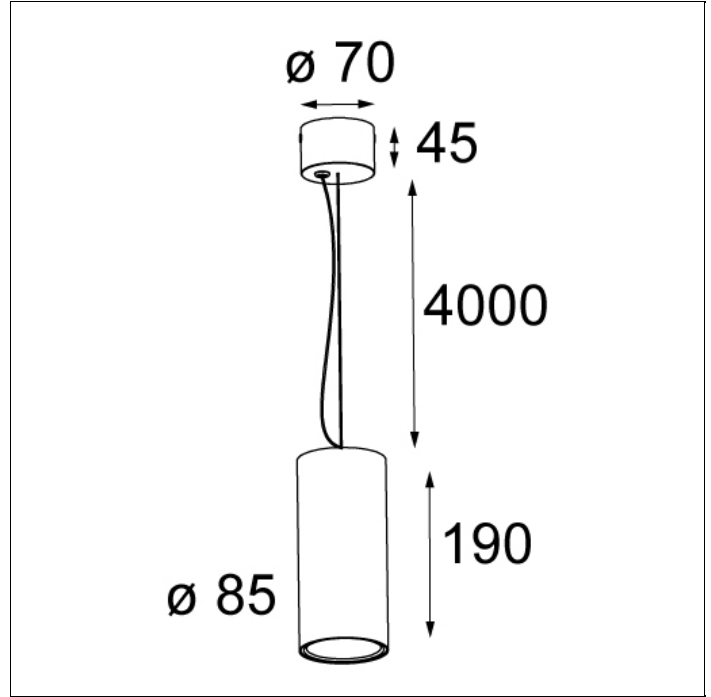

LOTIS TUBED SUSPENSION LED RETROFIT

The Lotis is the spotlight which started it all. As well as a recessed version, we also offer Lotis tubed, the most versatile cylinder you have ever seen. The spotlight allows you to play with colour: go for a contrast between black, white and gold or choose a more uniform look instead. Surface-mounted, wall-mounted or suspended versions are available.

Art. Nr. 11458332

SPECIFICATIONS

Lamp	1x LED Gu10 5.5W
Gear / Transfo	transfo/gear not required
Weight	1.3kg
Min. Distance	0.1 m
Power supply	230V
IP	IP20
Glow Wire Test	960°
Source lifetime	40000 hrs
CRI	80
Lumen	339 Lm
Efficacy	62 Lm/W
UGR	9

	WARM WHITE 2700K / CRI 80+
	MEDIUM 25°
black struc (gold interior)	11458332
black struc (white struc interior)	11458337
white struc (black interior)	11458329
white struc (gold interior)	11458389
white struc (white struc interior)	11458309

This label is available in other languages:
<http://supermodular.com/assets/TYPE1.pdf>