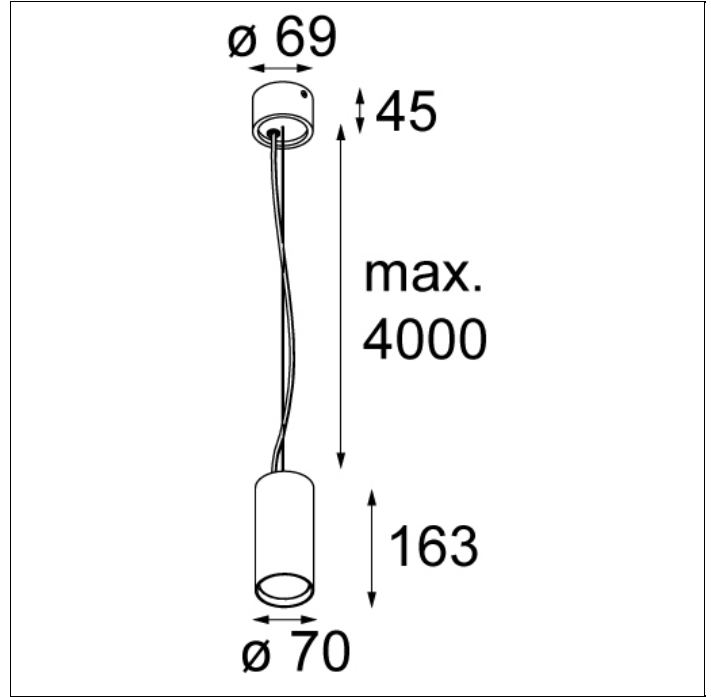

NUDE SUSPENSION PAR20

Nude's pure geometrical shapes are excellent for accenting architecture. The light source is recessed in the slender cylinder and is therefore practically invisible. Available in several sizes and with various diameters, always in brushed aluminium or with a white structure. Surface-mounted and suspended versions are available. The wall-mounted version is available as a downlighter or both an up- and downlighter, and is also available as Nude exterior, an IP version for use outside or in the bathroom. Designed by Joël Claisse.

Art. Nr. 10910224

SPECIFICATIONS

Lamp	1x QPAR 20 E27 max. 50W
Gear / Transfo	transfo/gear not required
Weight	1kg
Min. Distance	0.5 m
Power supply	230V
IP	IP20
Glow Wire Test	960°
CRI	100
Lumen	350 Lm
Efficacy	7 Lm/W
UGR	18

This label is available in other languages:
<http://supermodular.com/assets/TYPE3.pdf>

brushed alu	10910224
white struc	10910209