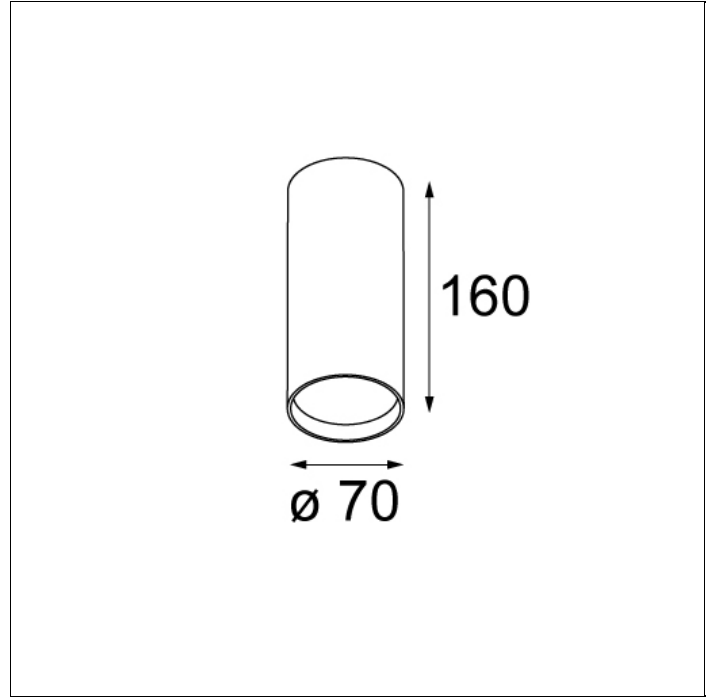

Art. Nr. 10920924

SPECIFICATIONS

Lamp	1x QPAR 30 E27 max. 75W
Gear / Transfo	transfo/gear not required
Weight	0.35kg
Min. Distance	0.5 m
Power supply	230V
IP	IP20
Glow Wire Test	960°
CRI	100
Lumen	725 Lm
Efficacy	10 Lm/W
UGR	22

This label is available in other languages:
<http://supermodular.com/assets/TYPE3.pdf>

brushed alu	10920924
white struc	10920909

NUDE CEILING 1X PAR20

Nude's pure geometrical shapes are excellent for accenting architecture. The light source is recessed in the slender cylinder and is therefore practically invisible. Available in several sizes and with various diameters, always in brushed aluminium or with a white structure. Surface-mounted and suspended versions are available. The wall-mounted version is available as a downlighter or both an up- and downlighter, and is also available as Nude exterior, an IP version for use outside or in the bathroom. Designed by Joël Claisse.

Art. Nr. 10920624

SPECIFICATIONS

Lamp	1x QPAR 20 E27 max. 50W
Gear / Transfo	transfo/gear not required
Weight	0.3kg
Min. Distance	0.5 m
Power supply	230V
IP	IP20
Glow Wire Test	960°
CRI	100
Lumen	350 Lm
Efficacy	7 Lm/W
UGR	18