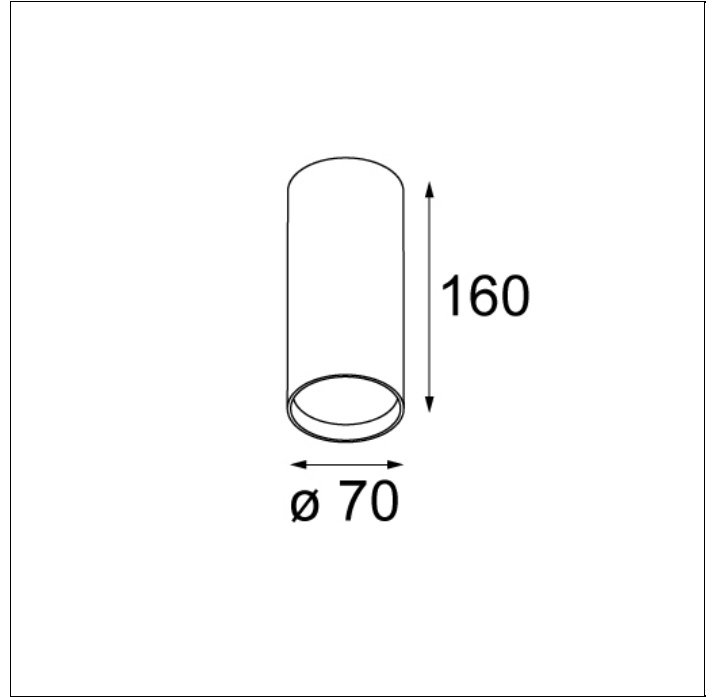

Art. Nr. 10920924

SPECIFICATIONS

Lamp	1x QPAR 30 E27 max. 75W
Gear / Transfo	transfo/gear not required
Weight	0.35kg
Min. Distance	0.5 m
Power supply	230V
IP	IP20
Glow Wire Test	960°
CRI	100
Lumen	725 Lm
Efficacy	10 Lm/W
UGR	22

Art. Nr. 10920624

SPECIFICATIONS

Lamp	1x QPAR 20 E27 max. 50W
Gear / Transfo	transfo/gear not required
Weight	0.3kg
Min. Distance	0.5 m
Power supply	230V
IP	IP20
Glow Wire Test	960°
CRI	100
Lumen	350 Lm
Efficacy	7 Lm/W
UGR	18

brushed alu	10920624
white struc	10920609

NUDE CEILING PAR20

Nude's pure geometrical shapes are excellent for accenting architecture. The light source is recessed in the slender cylinder and is therefore practically invisible. Available in several sizes and with various diameters, always in brushed aluminium or with a white structure. Surface-mounted and suspended versions are available. The wall-mounted version is available as a downlighter or both an up- and downlighter, and is also available as Nude exterior, an IP version for use outside or in the bathroom. Designed by Joël Claisse.