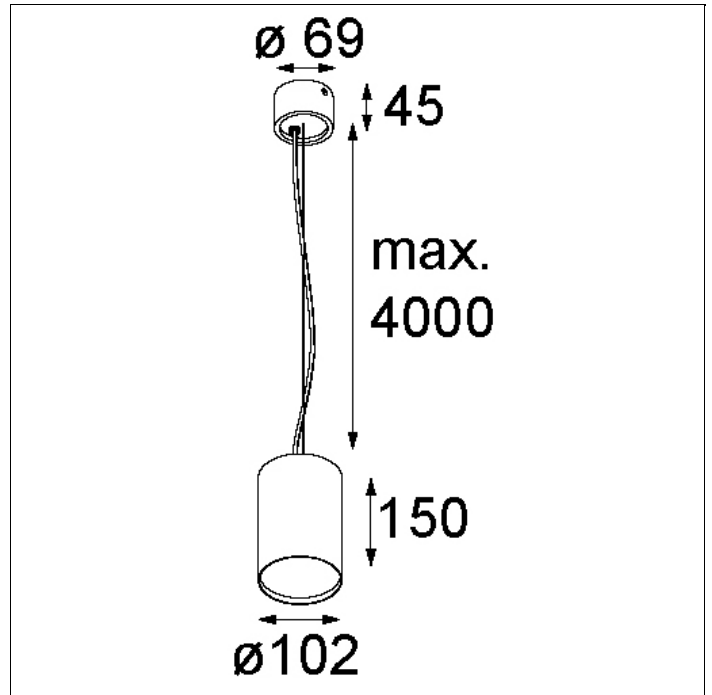

NUDE SUSPENSION PAR30

Nude's pure geometrical shapes are excellent for accenting architecture. The light source is recessed in the slender cylinder and is therefore practically invisible. Available in several sizes and with various diameters, always in brushed aluminium or with a white structure. Surface-mounted and suspended versions are available. The wall-mounted version is available as a downlighter or both an up- and downlighter, and is also available as Nude exterior, an IP version for use outside or in the bathroom. Designed by Joël Claisse.

Art. Nr. 10910324

SPECIFICATIONS

Lamp	1x QPAR 30 E27 max. 75W
Gear / Transfo	transfo/gear not required
Weight	1.25kg
Min. Distance	0.5 m
Power supply	230V
IP	IP20
Glow Wire Test	960°
CRI	100
Lumen	725 Lm
Efficacy	10 Lm/W
UGR	22

This label is available in other languages:
<http://supermodular.com/assets/TYPE3.pdf>

brushed alu	10910324
white struc	10910309