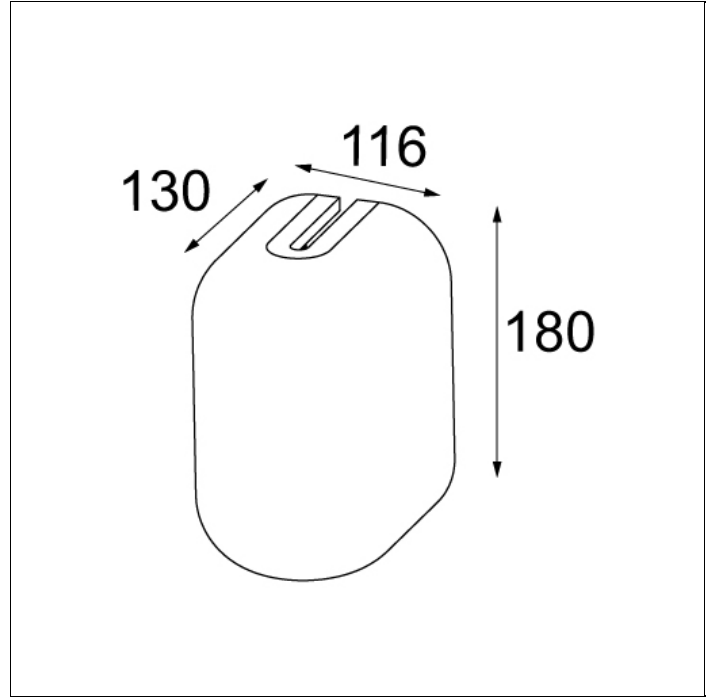

U SHAPE WALL 2X LED GI

Sleek spaces can be softened with rounded accents such as U shape, available with a white or black structure. Numerous versions of this lamp are available. U shape wall is an up- and downlighter with a wide or narrow beam. For ceiling mounting, you can choose from U shape with two directional spotlights or U shape suspended, a cloud-like fitting with three directional spotlights or a diffuser. Designed by Rotorgroup.

Art. Nr. 11280609

SPECIFICATIONS

Lamp	2x high power LED 3W
Gear / Transfo	LED gear incl.
Weight	0.9kg
Min. Distance	0.1 m
Power supply	230V
IP	IP20
Glow Wire Test	960°
CRI	80

	WARM WHITE 3000K / CRI 80+	ICE WHITE 5500K / CRI 80+
	SPOT 10°	SPOT 10°
black struc	11280232	11280632
white struc	11280209	11280609

This luminaire contains built-in LED lamps.

LED

The lamps cannot be changed in the luminaire.

874/2012