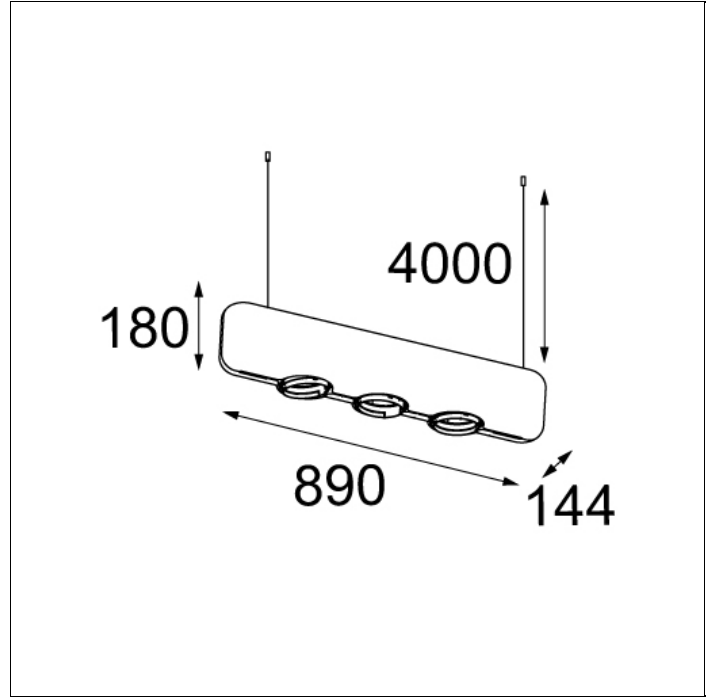

U SHAPE SUSPENDED 3X AR111 GI

Sleek spaces can be softened with rounded accents such as U shape, available with a white or black structure. Numerous versions of this lamp are available. U shape wall is an up- and downlighter with a wide or narrow beam. For ceiling mounting, you can choose from U shape with two directional spotlights or U shape suspended, a cloud-like fitting with three directional spotlights or a diffuser. Designed by Rotogroup.

Art. Nr. 11280309

SPECIFICATIONS

Lamp	3x QR-LP 111 G53 max. 50W
Gear / Transfo	transfo incl., electronic
Weight	5.2kg
Min. Distance	0.7 m
Power supply	230V
IP	IP20
Glow Wire Test	960°
Remark	! suspension kit included

This label is available in other languages:
<http://supermodular.com/assets/TYPE3.pdf>

black struc	11280332
white struc	11280309