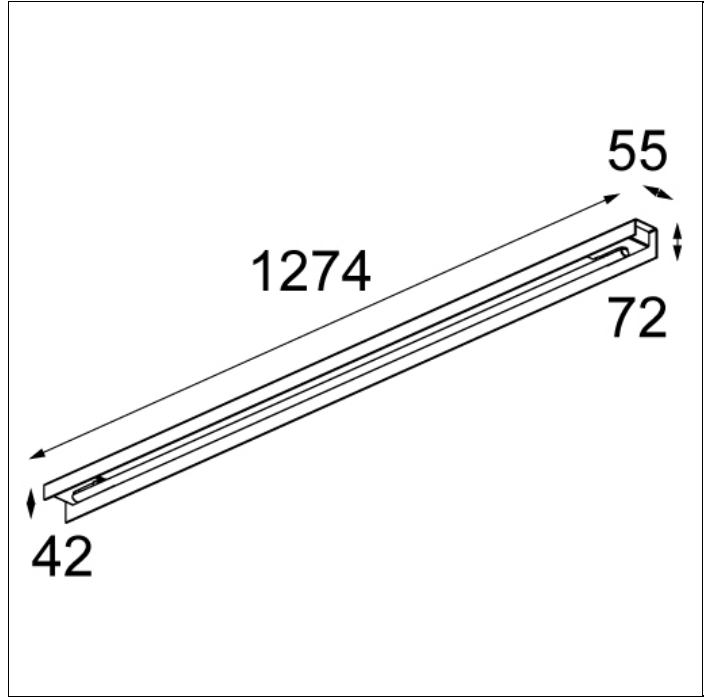

UNITED ASY 1X 28/54W GI

United is the ultimate tribute to the beauty of the fluorescent lamp. It is its simplicity which makes this fitting so special: a bare TL5 fluorescent tube lamp in a sleek U-shaped housing which can be mounted on the wall or ceiling or suspended. Available in white and/or black, for both the exterior and the interior. Three versions are available. As well as the standard version, we also offer United exterior (a twin-lamp outdoor version) and United Asy, with an asymmetrical housing which creates a wash effect on the walls. United is available with one, two or four lamps and can be ordered with or without a U-shaped cover. Designed by Couvreur & Devos. Good Design Award 2011.

Art. Nr. 11803647

SPECIFICATIONS

Lamp	1x T16 SLS G5 28/54W
Gear / Transfo	gear incl., electronic
Weight	4.8kg
Min. Distance	0,5 m
Power supply	230V
IP	IP20
Glow Wire Test	960°
CRI	80
Lumen	2145/3671 Lm
Efficacy	72/66 Lm/W
UGR	26/28

black struc (black interior)	11803648
black struc (white struc interior)	11803647
white struc (black interior)	11803629
white struc (white struc interior)	11803609

This label is available in other languages:
<http://supermodular.com/assets/TYPE4.pdf>