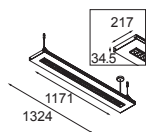

! incl. power feed kit 2m (transparent cable) & suspension set