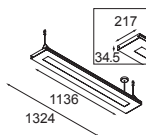

! incl. power feed kit 2m (transparent cable) & suspension set