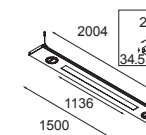

! incl. power feed kit 2m (transparent cable) & suspension set