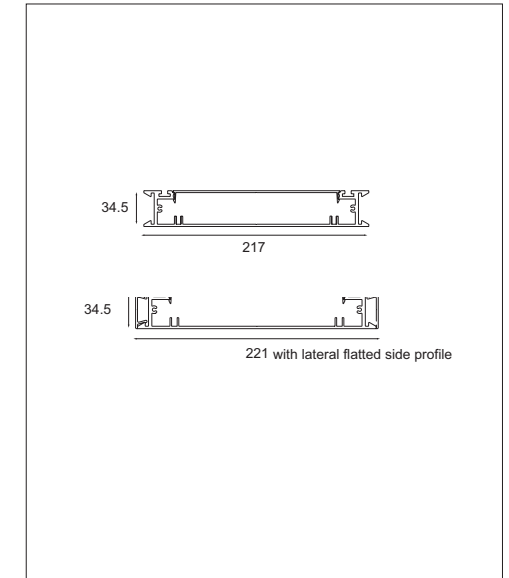

## Cross-section / mounting

2FLAT2C LED DEGREE DOWN BLACK

2FLAT2C TL5 1X 28W BAP DO