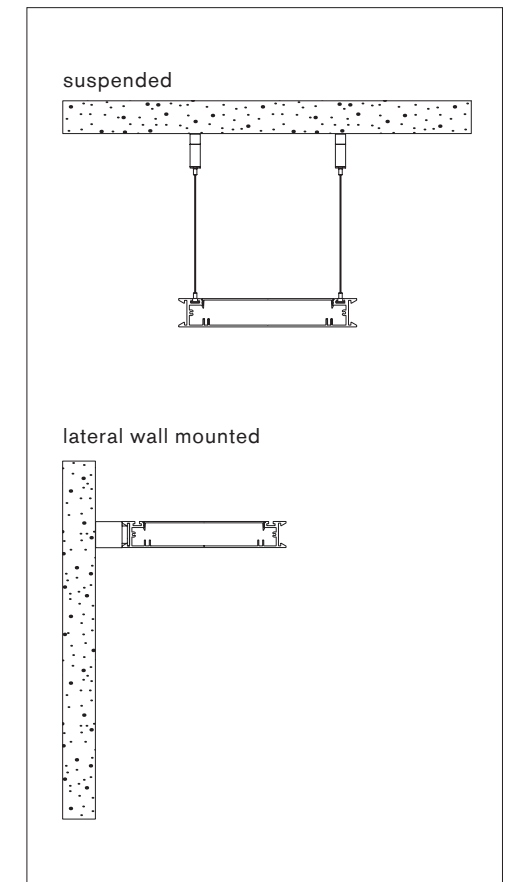

## Cross-section / mounting

2FLAT2C LED DEGREE DOWN BLACK

2FLAT2C TL5 1X 28W BAP DO