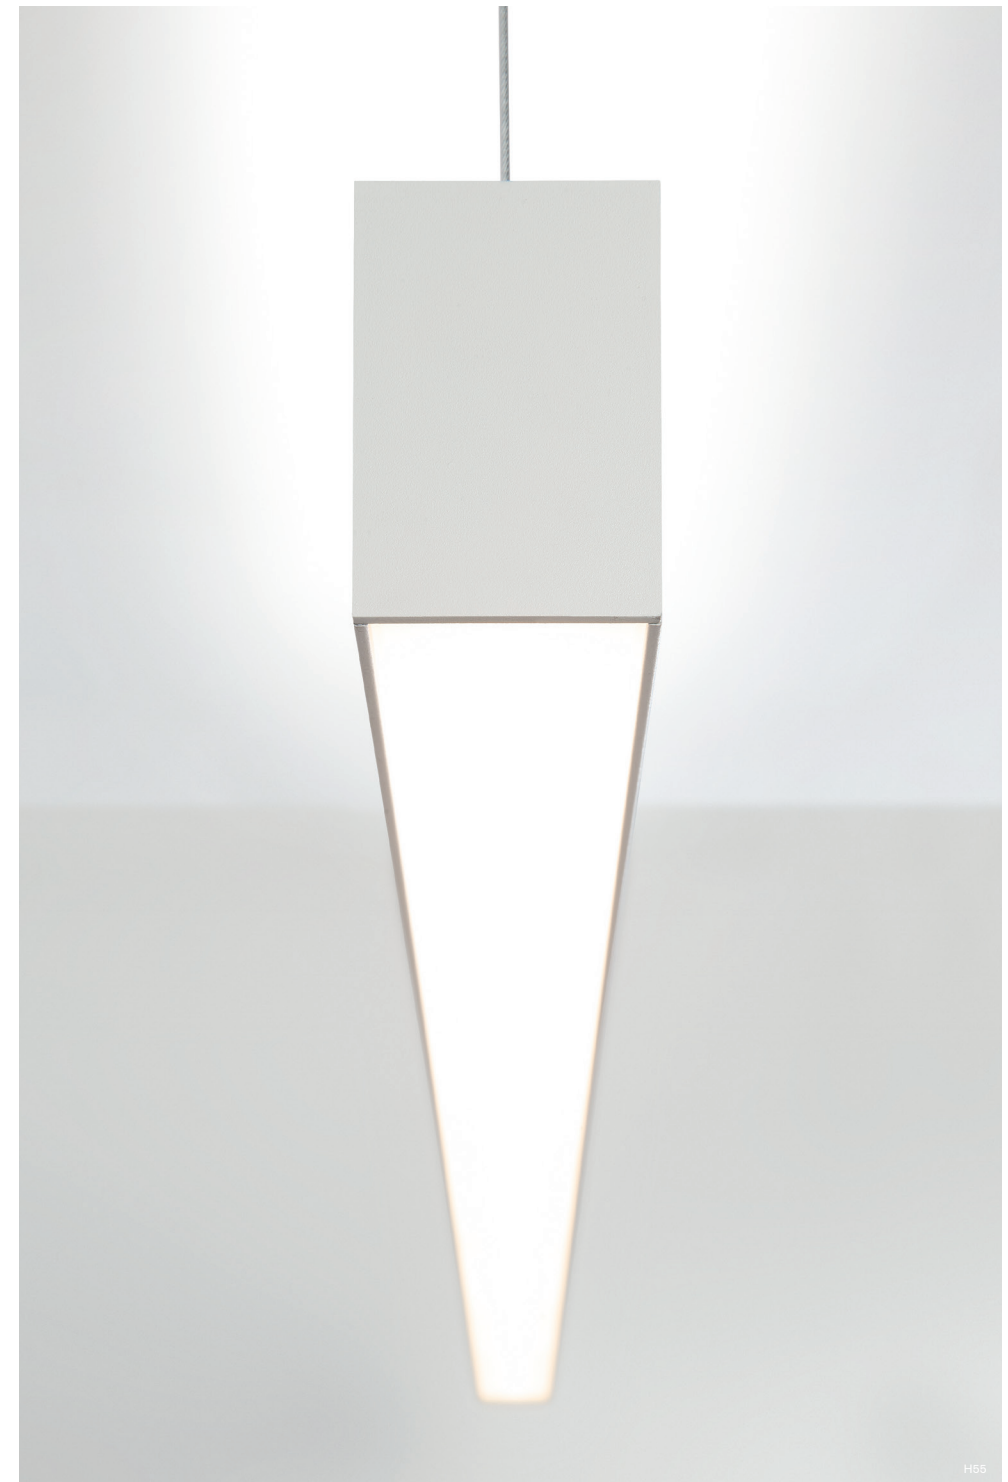

H55

H55
LEIEDAL, KORTRUIK (BE)

H55

Cross-section / mounting

H55

H55 Ready made

Fortimo 4x LED line 3850lm/m Gl (length 1156 mm)

suspended	3000K non-dim	3000K Pushdim/dali	length
alu	93410420	98410420	1156
white struc	93410422	98410422	1156

! incl. power feed kit 2m (transparent cable) & suspension set

READY MADE PROFILES
FASTER DELIVERY. BUDGET FRIENDLY.*

*compared to linear custom made profiles

H55 Components

<p>Profile Variation ></p>	<p>profile alu/m</p>  <p> □ 93530005 wh 93530009 bi 93530032 mc 93530005 + 93530010 </p>	<p>poly clear/m</p>  <p>93530025</p>	<p>poly diffuse/m</p>  <p>93530015</p>
<p>cover/m</p>  <p> □ 93530105 wh 93530109 bi 93530132 mc 93530105 + 93530119 </p>	<p>Connections ></p>	<p>connection 180°</p>  <p>93530050</p>	<p>connection 90°</p>  <p>93530060</p>
<p>Endplates ></p>	<p>endplate</p>  <p> □ 93530181 wh 93530181 bi 93533181 mc 93530181 + 93530188 </p>	<p>Fixation/ Mounting ></p>	<p>suspension 4m</p>  <p> □ 93530350 wh 93530950 bi 93530850 mc 93530350 + 93000158 </p>
<p>lateral wall bracket</p>  <p> □ 93530161 wh 93530961 bi 93530861 mc 93530161 + 93530162 </p>	<p>hole for power supply (3-5p)</p>  <p>93530100</p>	<p>hole for power supply (6-9p)</p>  <p>93530101</p>	<p>Electrical supply ></p>
<p>connection box</p>  <p> □ 93000151 wh 93000951 bi 93003251 mc 93000151 + 93000153 </p>	<p>flexible</p>  <p> 1m 93000152 /m 93000252 </p>	<p>power feed tube 1m</p>  <p> □ 93000156 wh 93000856 bi 93003156 mc 93000156 + 93000157 </p>	<p>power feed tube/m</p>  <p> □ 93000256 wh 93000956 bi 93003256 mc 93000256 + 93000157 </p>

! gear included
! 1 strip = 6.9W

! 4000K on request
! in combination with standard poly: 85lm/W

LED-strip 1000lm/m 24V GE - up

	3000K
not mounted roll 5m	93000500
mounted/m	93000501
24V connection	93530532