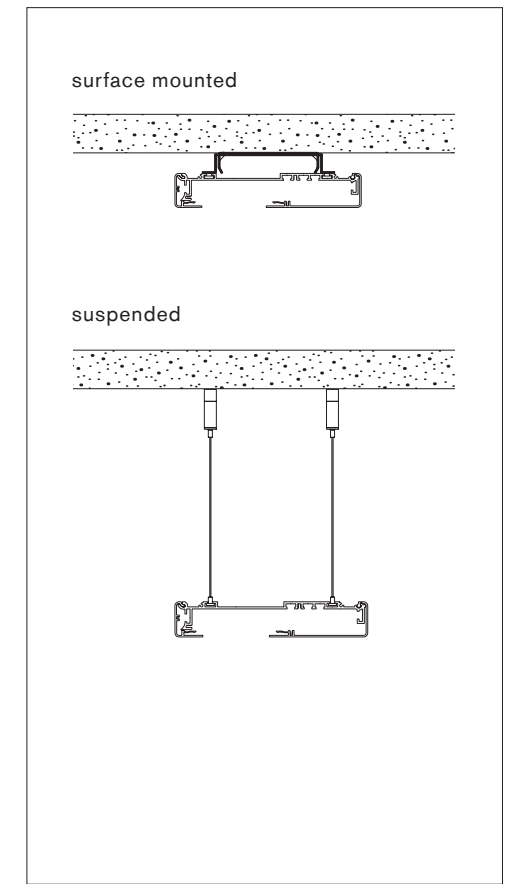

MO6

Cross-section / mounting

MO6 CDM-TC