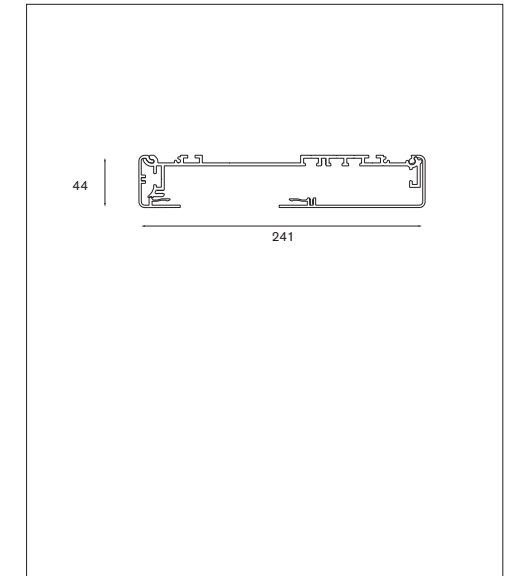

MO6

Cross-section / mounting

MO6 TL5