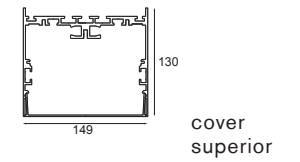

SL149

SL149
DOEN
SCHIECENTRALE, ROTTERDAM (NL)

Cross-section / mounting

SL149 2X AR111

SL149 2X LED DEGREE DOWN BLACK

SL149 fully recessed
large bracket

SL149 semi recessed 1/3 out
small bracket

cut-out size for all SL149 profiles
ceiling width: 153-155mm
internal width: 283mm
height: 160mm
ceiling thickness: min. 5mm / max. 25mm
ceiling length: profile length + min. 5mm / max. 8mm