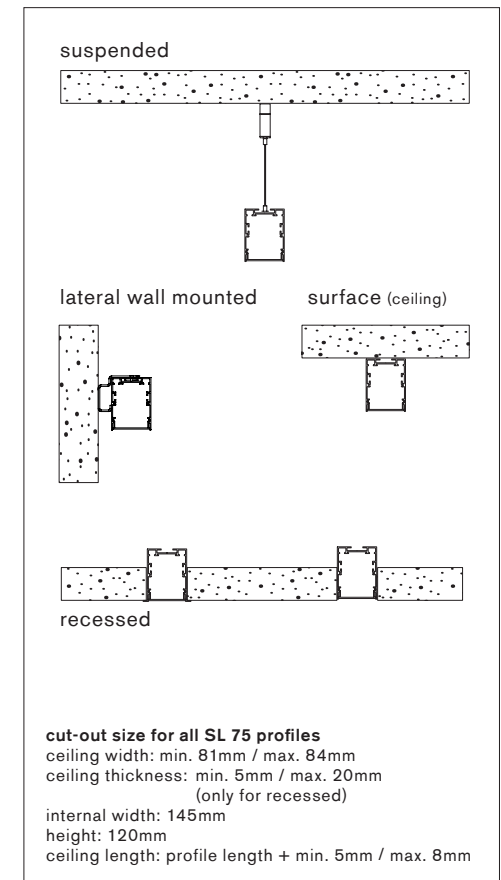

SL75

SL75
MACHIEL HOPMAN, CONSORTARCHITECTS
LELY, MAASSLUIS (NL)

SL75 POLY CONTINUOUS ALU

SL75 RGB LED / M

Cross-section / mounting

SL75 Ready made

TL5 continuous poly down GI (length 1192 mm)

surface mounted		non-dim	length*
alu	93350010	1192	
white struc	93350012	1192	

suspended		non-dim	length*
alu	93350020	1192	
white struc	93350022	1192	

! incl. power feed kit 2m (transparent cable) & suspension set

lampinfo			
1x T16 G5	28/54W	54W	down

eco 3.79 230V 960°C

SL75 Ready made

! incl. power feed kit 2m (transparent cable) & suspension set

eco 4.08 230V 960°C

TL5 continuous poly down GI (length 1968 mm)

surface mounted		non-dim	length*
alu	93352010	1968	
white struc	93352012	1968	

suspended		non-dim	length*
alu	93352020	1968	
white struc	93352022	1968	

! incl. power feed kit 2m (transparent cable) & suspension set

lampinfo			
1x T16 G5	28/54W	54W	down
1x T16 G5	21/39W	39W	down

eco 5.18 230V 960°C