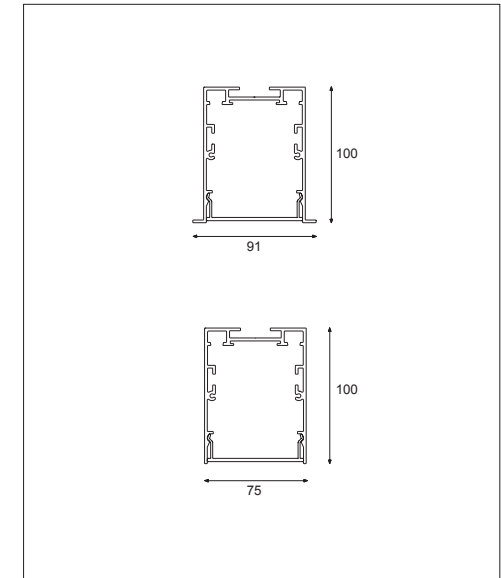

SL75

SL75
MACHIEL HOPMAN, CONSORTARCHITECTS
LELY, MAASSLUIS (NL)

SL75 POLY CONTINUOUS ALU

SL75 RGB LED / M

Cross-section / mounting

SL75 Ready made

TL5 continuous poly down GI (length 1192 mm)

surface mounted		non-dim	length*
alu	93350010	1192	
white struc	93350012	1192	

suspended		non-dim	length*
alu	93350020	1192	
white struc	93350022	1192	

! incl. power feed kit 2m (transparent cable) & suspension set

lampinfo			
1x T16 G5	28/54W	54W	down

eco 3.79 230V 960°C

SL75 Ready made

! incl. power feed kit 2m (transparent cable) & suspension set

eco 4.08 230V 960°C

TL5 continuous poly down GI (length 1968 mm)

surface mounted		non-dim	length*
alu	93352010	1968	
white struc	93352012	1968	