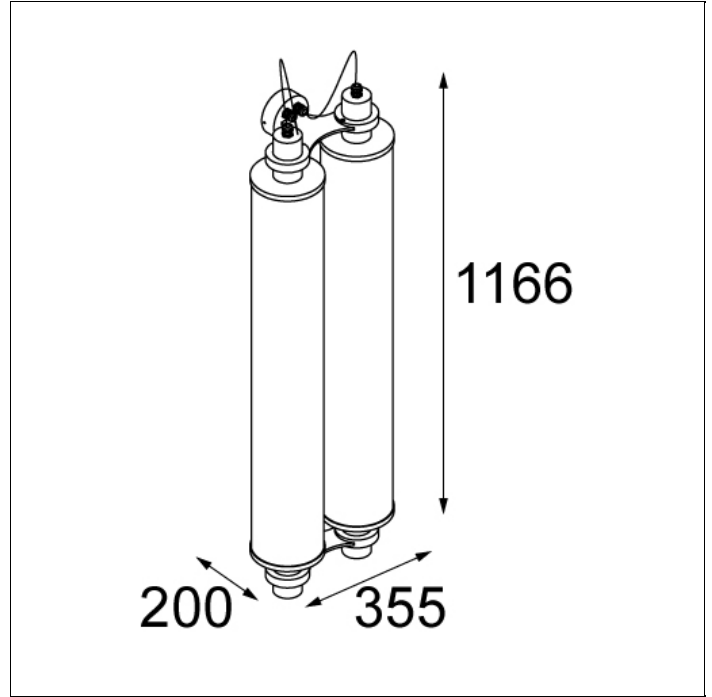

FUSER DOUBLE IP54 4X 21W GI

This impressive luminaire will both attract your attention and highlight the outdoor. Fuser is at best wall mounted to safeguard your entrance or your outdoor spaces. Its industrial look blends in perfectly with all kinds of architecture. Fuser contains fluorescent lamps and a diffuser to soften the light.

Art. Nr. 11100911

SPECIFICATIONS

Lamp	4x T16 G5 21W
Gear / Transfo	
Weight	10.8kg
Min. Distance	0.5 m
Power supply	230V
IP	
Glow Wire Test	960°
Remark	! contains Fuser double kit and 2x Fuser alone 2x 21W ! interior and exterior use

This label is available in other languages: <http://supermodular.com/assets/TYPE4.pdf>

This luminaire is compatible with bulbs of the energy classes:

A++
A+
A
B
C
D
E

874/2012

dark grey	11100911
white struc	11101911