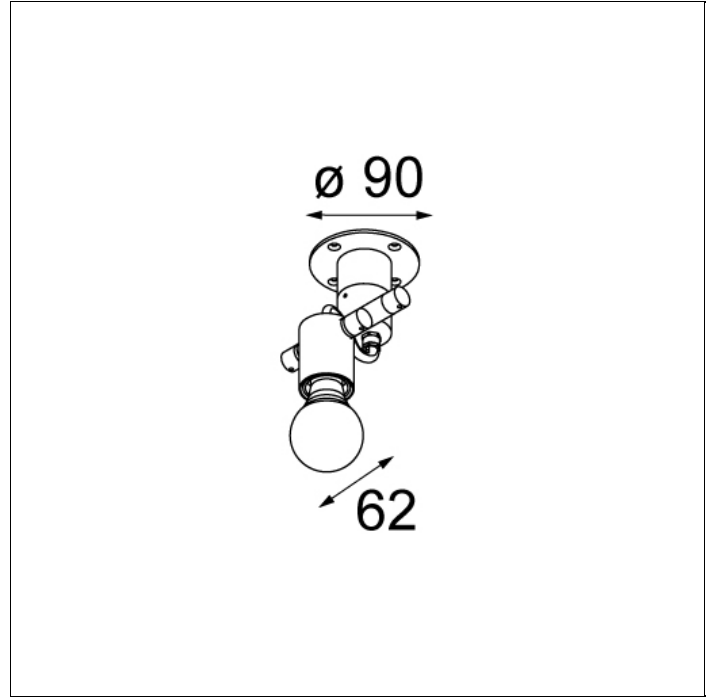

NOMAD MINIMAL ULTRA SHORT E27

Our classic Nomad is an example of lighting at its most refined and versatile. If you wish to make the industrial look a little more homely, simply choose Nomad minimal and enhance the fitting with a shade. Available in three sizes, four colours and with three animal prints.

Art. Nr. 10203405

SPECIFICATIONS

Lamp	1x A 60 E27 max. 70W
Gear / Transfo	transfo/gear not required
Weight	0.35kg
Min. Distance	1.0 m
Power supply	230V
IP	IP20
Glow Wire Test	960°
CRI	80
Lumen	806 Lm
Efficacy	67 Lm/W
UGR	24

Remark ! can be used with Master LED-bulb (70034035)
! nomad minimal/animal shade optional
! shade only possible when mounted on ceiling
! disk optional

This label is available in other languages:
<http://supermodular.com/assets/TYPE3.pdf>

alu

10203405