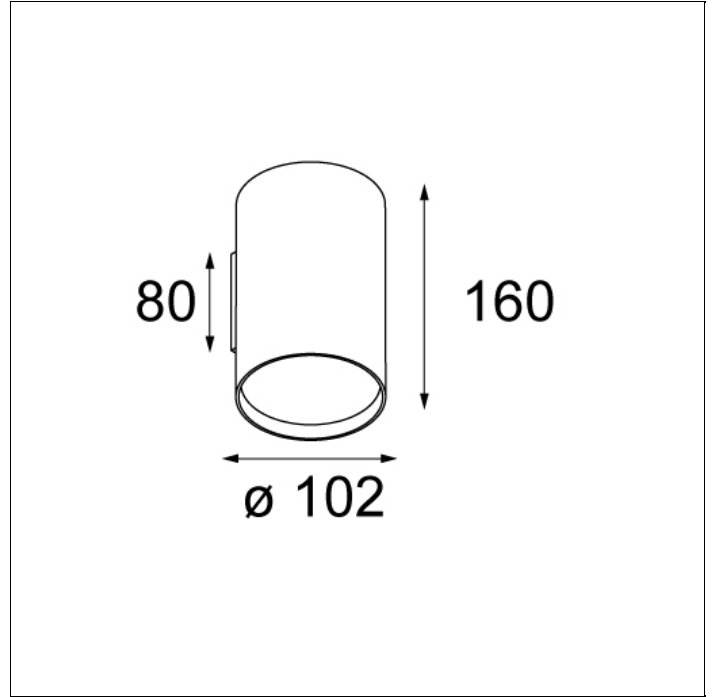

NUDE WALL 1X PAR30

Nude's pure geometrical shapes are excellent for accenting architecture. The light source is recessed in the slender cylinder and is therefore practically invisible. Available in several sizes and with various diameters, always in brushed aluminium or with a white structure. Surface-mounted and suspended versions are available. The wall-mounted version is available as a downlighter or both an up- and downlighter, and is also available as Nude exterior, an IP version for use outside or in the bathroom. Designed by Joël Claisse.

Art. Nr. 10921024

SPECIFICATIONS

Lamp	1x QPAR 30 E27 max. 75W
Gear / Transfo	transfo/gear not required
Weight	0.5kg
Min. Distance	0.5 m
Power supply	230V
IP	IP20
Glow Wire Test	960°
CRI	100
Lumen	725 Lm
Efficacy	10 Lm/W
UGR	22

This label is available in other languages:
<http://supermodular.com/assets/TYPE3.pdf>

brushed alu	10921024
white struc	10921009