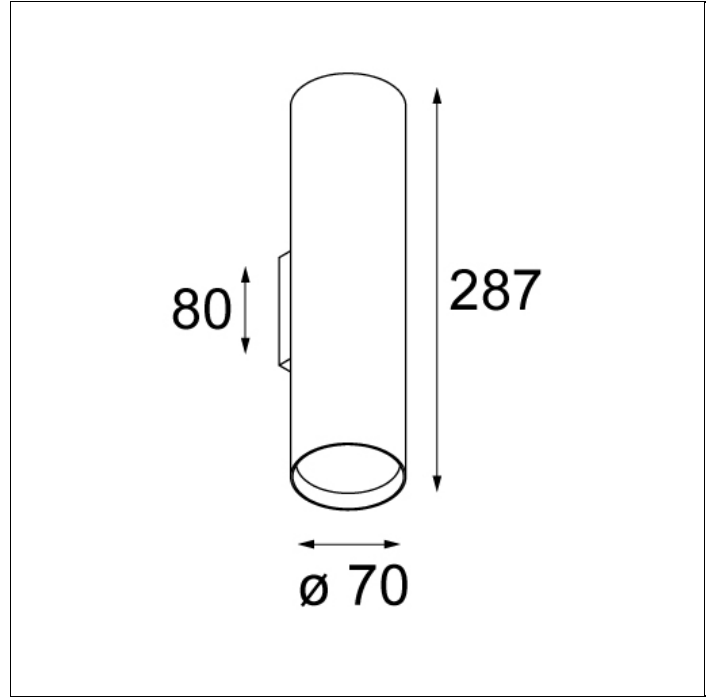

NUDE WALL 2X LED RETROFIT

Nude's pure geometrical shapes are excellent for accenting architecture. The light source is recessed in the slender cylinder and is therefore practically invisible. Available in several sizes and with various diameters, always in brushed aluminium or with a white structure. Surface-mounted and suspended versions are available. The wall-mounted version is available as a downlighter or both an up- and downlighter, and is also available as Nude exterior, an IP version for use outside or in the bathroom. Designed by Joël Claisse.

Art. Nr. 10922224

SPECIFICATIONS

Lamp	2x LED PAR20 6.5W
Gear / Transfo	transfo/gear not required
Weight	1.1kg
Min. Distance	0.1 m
Power supply	230V
IP	IP20
Glow Wire Test	960°
Source lifetime	45000 hrs
CRI	80
Lumen	860 Lm
Efficacy	66 Lm/W
UGR	10

	WARM WHITE 2700K / CRI 80+
	MEDIUM 25°
brushed alu	10922224
white struc	10922209

This label is available in other languages:
<http://supermodular.com/assets/TYPE1.pdf>