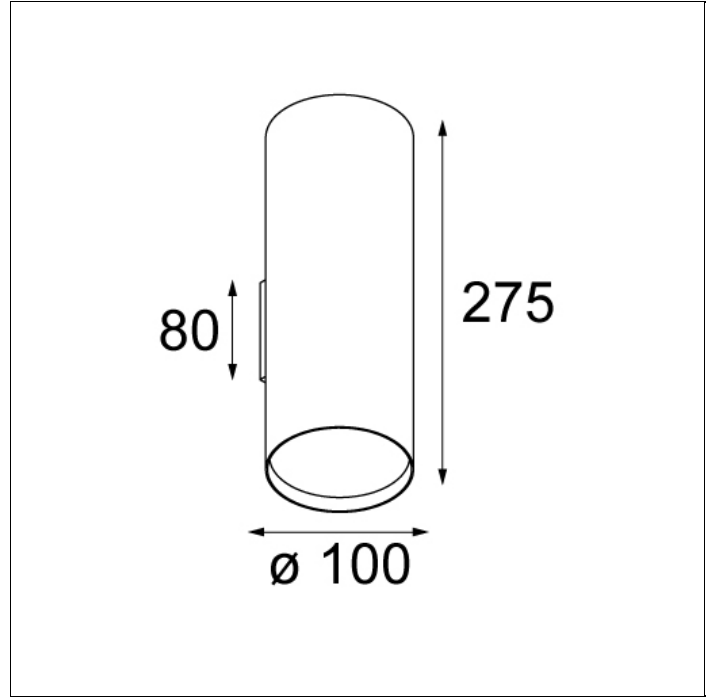

Art. Nr. 10921024

SPECIFICATIONS

Lamp	1x QPAR 30 E27 max. 75W
Gear / Transfo	transfo/gear not required
Weight	0.5kg
Min. Distance	0.5 m
Power supply	230V
IP	IP20
Glow Wire Test	960°
CRI	100
Lumen	725 Lm
Efficacy	10 Lm/W
UGR	22

Art. Nr. 10922224

SPECIFICATIONS

Lamp	2x LED PAR20 6.5W
Gear / Transfo	transfo/gear not required
Weight	1.1kg
Min. Distance	0.1 m
Power supply	230V
IP	IP20
Glow Wire Test	960°
Source lifetime	45000 hrs
CRI	80
Lumen	860 Lm
Efficacy	66 Lm/W
UGR	10

	WARM WHITE 2700K / CRI 80+
	MEDIUM 25°
brushed alu	10922224
white struc	10922209

This label is available in other languages:
<http://supermodular.com/assets/TYPE1.pdf>

NUDE WALL 2X PAR30

Nude's pure geometrical shapes are excellent for accenting architecture. The light source is recessed in the slender cylinder and is therefore practically invisible. Available in several sizes and with various diameters, always in brushed aluminium or with a white structure. Surface-mounted and suspended versions are available. The wall-mounted version is available as a downlighter or both an up- and downlighter, and is also available as Nude exterior, an IP version for use outside or in the bathroom. Designed by Joël Claisse.

Art. Nr. 10921124

SPECIFICATIONS

Lamp	2x QPAR 30 E27 max. 75W
Gear / Transfo	transfo/gear not required
Weight	0.7kg
Min. Distance	0.5 m
Power supply	230V
IP	IP20
Glow Wire Test	960°
CRI	100
Lumen	1450 Lm
Efficacy	10 Lm/W
UGR	18