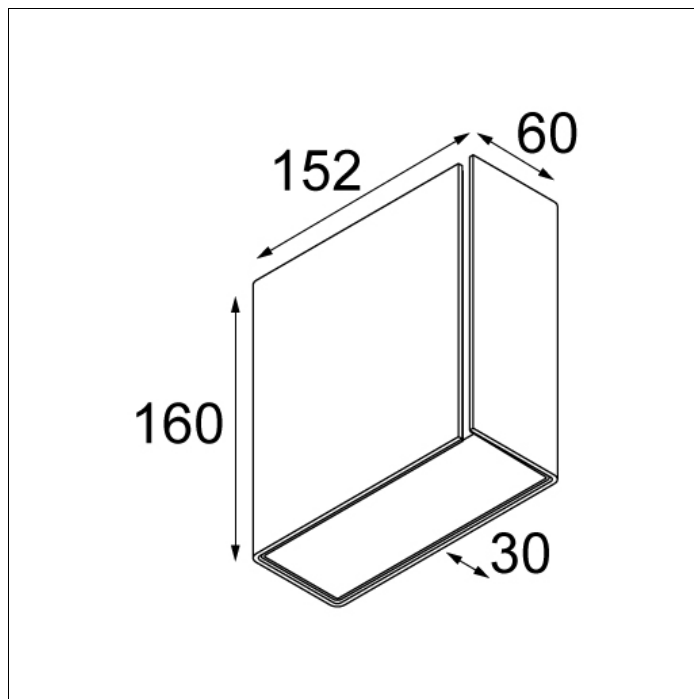

SPLIT MEDIUM LED

Split is the result of improved folding techniques. It is a wall-mounted up- and downlighter which consists of a single folded plate with a fine slit from which the light radiates. Split's asymmetrical design makes it ideal for areas that would benefit from atmospheric lighting, such as living rooms, bedrooms or hallways. Available with a white or black structure and a white, black or gold interior which ensures a warm glow of light. Designed by Couvreur & Devos.

Art. Nr. 12602189

SPECIFICATIONS

Lamp	2x LED Array 230V 4.3W
Gear / Transfo	transfo/gear not required
Weight	1.9kg
Min. Distance	0.1 m
Power supply	230V
IP	IP20
Glow Wire Test	960°
Source lifetime	35000 hrs
CRI	82
Lumen	343 Lm
Efficacy	40 Lm/W
UGR	9

	WARM WHITE 2700K / CRI 82+
black struc (gold interior)	12602132
black struc (white struc interior)	12602137
white struc (black interior)	12602129
white struc (gold interior)	12602189

This label is available in other languages:
<http://supermodular.com/assets/TYPE2.pdf>