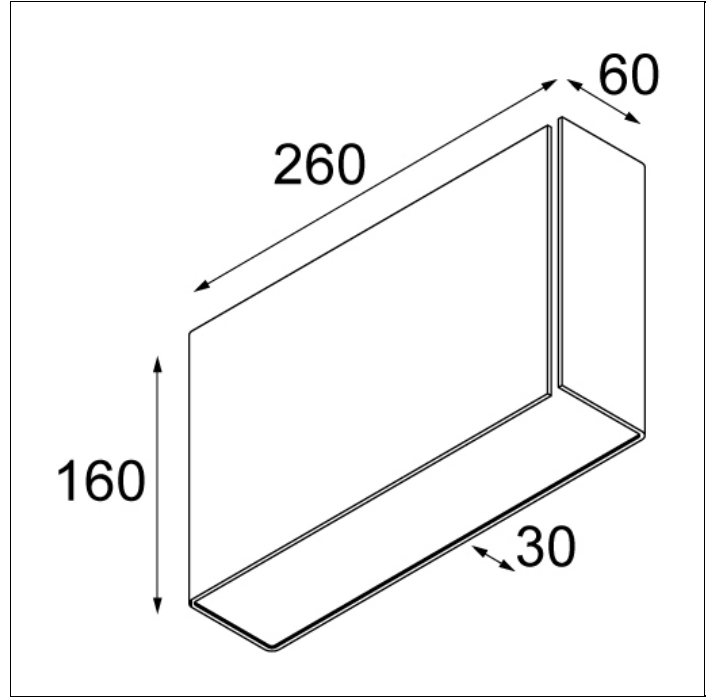

SPLIT LARGE LED

Split is the result of improved folding techniques. It is a wall-mounted up- and downlighter which consists of a single folded plate with a fine slit from which the light radiates. Split's asymmetrical design makes it ideal for areas that would benefit from atmospheric lighting, such as living rooms, bedrooms or hallways. Available with a white or black structure and a white, black & gold interior which ensures a warm glow of light. Designed by Couvreur & Devos.

Art. Nr. 12604189

SPECIFICATIONS

Lamp	2x LED Array 230V 4.3W
Gear / Transfo	transfo/gear not required
Weight	2.5kg
Min. Distance	0.1 m
Power supply	230V
IP	IP20
Glow Wire Test	960°
Source lifetime	35000 hrs
CRI	82
Lumen	317 Lm
Efficacy	37 Lm/W
UGR	12

	WARM WHITE 2700K / CRI 82+
black struc (gold interior)	12604132
black struc (white struc interior)	12604137
white struc (black interior)	12604129
white struc (gold interior)	12604189

This label is available in other languages:
<http://supermodular.com/assets/TYPE2.pdf>