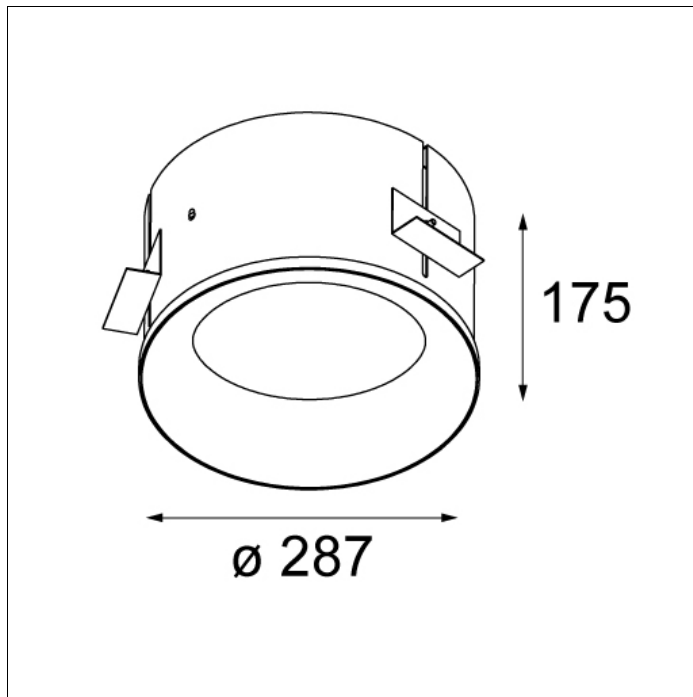

CAKE 287 TC-D PUSHDIM GI

Cake is just as appealing as its name suggests and can be recessed into the ceiling or wall. Its gently sloping sides ensure a soft distribution of light. There are various sizes to choose from. Cake comes with a diffuser by default; if you want extra light, it can also be used without the diffuser. Won a Good Design Award in 2004.

Art. Nr. 11127109

SPECIFICATIONS

Lamp	2x TC-DEL G24q-3 26W
Gear / Transfo	gear incl., electronic
Cut-out size	ø 289 h 205
Weight	1.7kg
Min. Distance	0.5 m
Power supply	230V
IP	IP20
Glow Wire Test	960°
CRI	82
Lumen	844 Lm
Efficacy	15 Lm/W
UGR	21

white struc

11127109