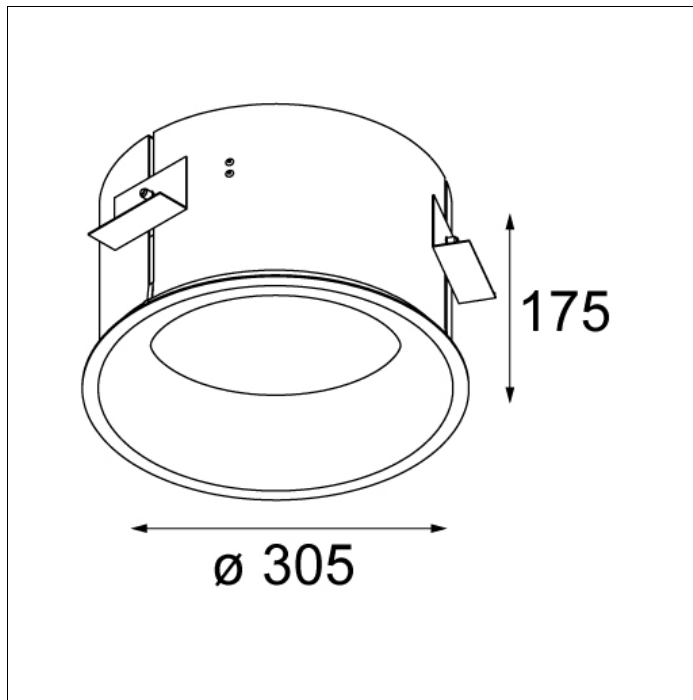

CAKE FLANGE 305 TC-D PUSHDIM GI

Cake is just as appealing as its name suggests and can be recessed into the ceiling or wall. Its gently sloping sides ensure a soft distribution of light. There are various sizes to choose from. Cake comes with a diffuser by default; if you want extra light, it can also be used without the diffuser. Won a Good Design Award in 2004.

Art. Nr. 11127409

SPECIFICATIONS

Lamp	2x TC-DEL G24q-3 26W
Gear / Transfo	gear incl., electronic
Cut-out size	ø 289 h 205
Weight	1.7kg
Min. Distance	0.5 m
Power supply	230V
IP	IP20
Glow Wire Test	960°
CRI	82
Lumen	844 Lm
Efficacy	15 Lm/W
UGR	21

white struc

11127409