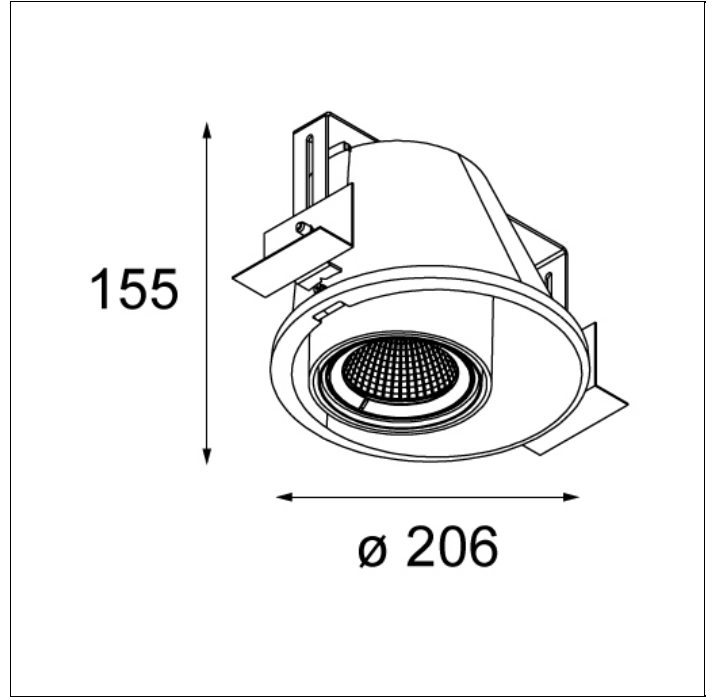

CHAPEAU 206 LED GE

We should take our hats off to this fitting. Chapeau looks like Robin Hood's hat on the inside, hence the name. Chapeau's big innovation lies in the tilting system. When fully folded up in its shell, Chapeau is a downlighter, and you can see a glimpse of the rim of its bulb holder. However, the bulb holder can also be tilted to produce a clever wash effect on the walls. Available for full recessed mounting or for recessed mounting with a rim, which creates a beautiful contrast on the ceiling. Designed by Couvreur & Devos. Won a Good Design Award in 2012.

Art. Nr. 11900109

SPECIFICATIONS

Lamp	1x LED Array 10.5W
Gear / Transfo	LED gear not incl.
Cut-out size	ø 194 h 162
Weight	1.9kg
Min. Distance	0.1 m
Power supply	500mA
IP	IP20
Glow Wire Test	960°
Source lifetime	50000 hrs
CRI	92
Lumen	856 Lm
Efficacy	82 Lm/W
UGR	17

	WARM WHITE 2700K / CRI 92+	NEUTRAL WHITE 4000K / CRI 82+
	MEDIUM 25°	MEDIUM 25°
black struc	11900132	11900432
white struc	11900109	11900409