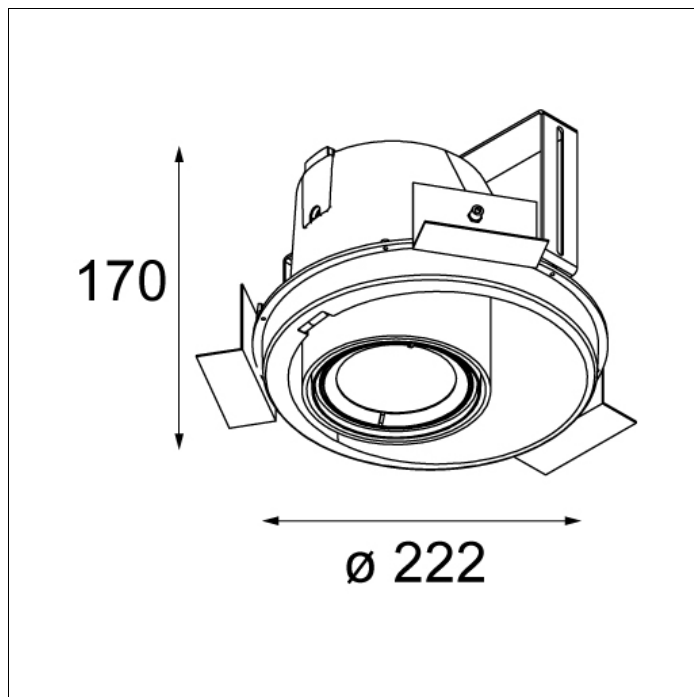

CHAPEAU TRIMLESS 222 FOR LED PAR30S

We should take our hats off to this fitting. Chapeau looks like Robin Hood's hat on the inside, hence the name. Chapeau's big innovation lies in the tilting system. When fully folded up in its shell, Chapeau is a downlighter, and you can see a glimpse of the rim of its bulb holder. However, the bulb holder can also be tilted to produce a clever wash effect on the walls. Available for full recessed mounting or for recessed mounting with a rim, which creates a beautiful contrast on the ceiling. Designed by Couvreur & Devos. Won a Good Design Award in 2012.

Art. Nr. 11980309

SPECIFICATIONS

Lamp	1x LED PAR30s E27 12W
Gear / Transfo	transfo/gear not required
Cut-out size	Ø 223 h 175
Weight	2.1kg
Min. Distance	0.1 m
Power supply	230V
IP	IP20
Glow Wire Test	960°
CRI	80
Lumen	803 Lm
Efficacy	67 Lm/W
UGR	18
Remark	! recessed ring included ! please consult installation sheet for appropriate lamp

black struc	11980332
white struc	11980309