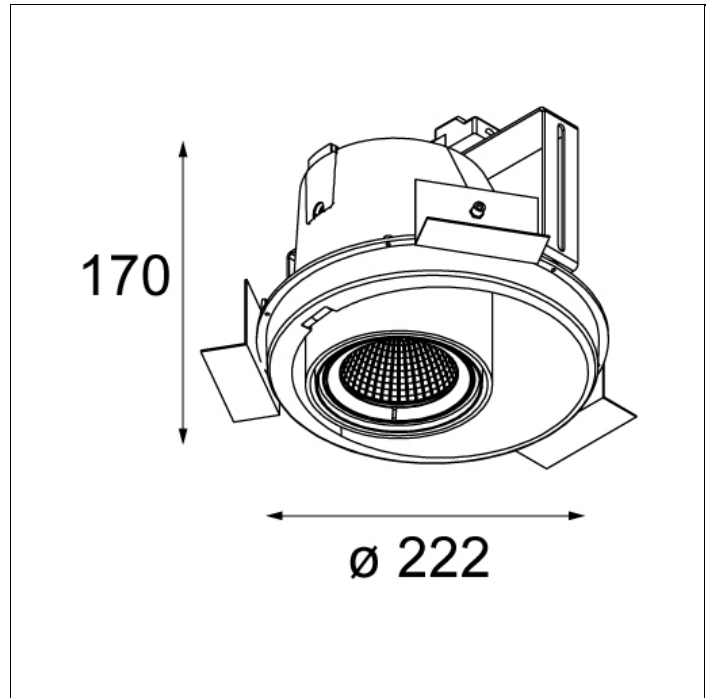

CHAPEAU TRIMLESS 222 LED GE

We should take our hats off to this fitting. Chapeau looks like Robin Hood's hat on the inside, hence the name. Chapeau's big innovation lies in the tilting system. When fully folded up in its shell, Chapeau is a downlighter, and you can see a glimpse of the rim of its bulb holder. However, the bulb holder can also be tilted to produce a clever wash effect on the walls. Available for full recessed mounting or for recessed mounting with a rim, which creates a beautiful contrast on the ceiling. Designed by Couvreur & Devos. Won a Good Design Award in 2012.

Art. Nr. 11970109

SPECIFICATIONS

Lamp	1x LED Array 10.5W
Gear / Transfo	LED gear not incl.
Cut-out size	Ø 223 h 175
Weight	2.1kg
Min. Distance	0.1 m
Power supply	500mA
IP	IP20
Glow Wire Test	960°
Source lifetime	50000 hrs
CRI	92
Lumen	856 Lm
Efficacy	82 Lm/W
UGR	17
Remark	! recessed ring included

	WARM WHITE 2700K / CRI 92+	NEUTRAL WHITE 4000K / CRI 82+
	MEDIUM 25°	MEDIUM 25°
black struc	11970132	11970432
white struc	11970109	11970409