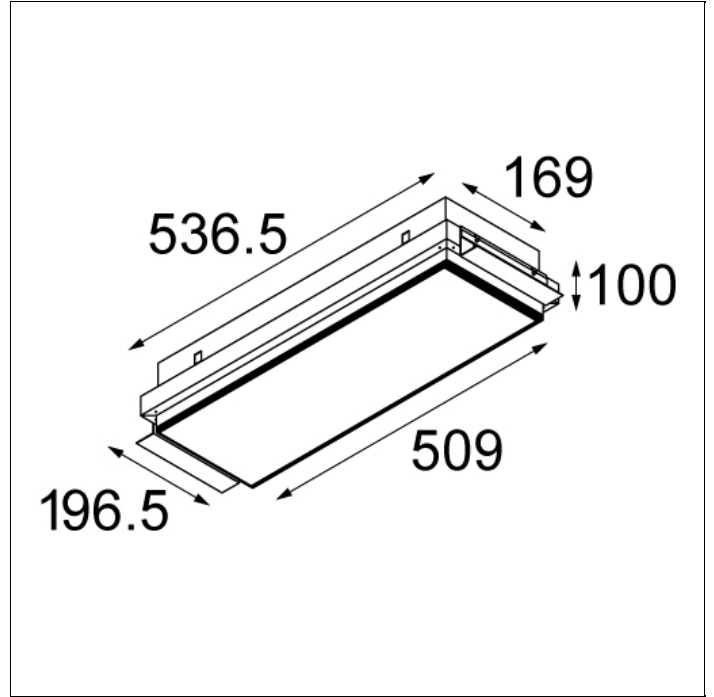

Art. Nr. 10890101

SPECIFICATIONS

Lamp	1x TC-L 2G11 18W
Gear / Transfo	gear incl., electronic
Cut-out size	l 313 w 93 h 150
Weight	2kg
Min. Distance	0.5 m
Power supply	230V
IP	IP43
Glow Wire Test	960°
Remark	! recessed frame included

shiny white

10890101

FLUSH GATE 2X TC-L 36W GI

It's like walking towards the light at the end of the tunnel: Flush gate will open the doors to an unknown destination. The seamless, rectangular recessed panel allows the lighting effect to enhance the architecture of the room. Flush gate has compact fluorescent lamps and a matte polycarbonate panel to achieve a diffused effect. Available in various sizes. Also available with directional spotlights, as Flush dynamix.

Art. Nr. 10890301

SPECIFICATIONS

Lamp	2x TC-L 2G11 36W
Gear / Transfo	gear incl., electronic
Cut-out size	l 513 w 173 h 150
Weight	4.12kg
Min. Distance	0.5 m
Power supply	230V
IP	IP43
Glow Wire Test	960°
Remark	! recessed frame included

Art. Nr. 10890401

SPECIFICATIONS

Lamp	2x TC-L 2G11 55W
Gear / Transfo	gear incl., electronic
Cut-out size	l 613 w 173 h 150
Weight	5.1kg
Min. Distance	0.5 m
Power supply	230V
IP	IP43
Glow Wire Test	960°
Remark	! recessed frame included