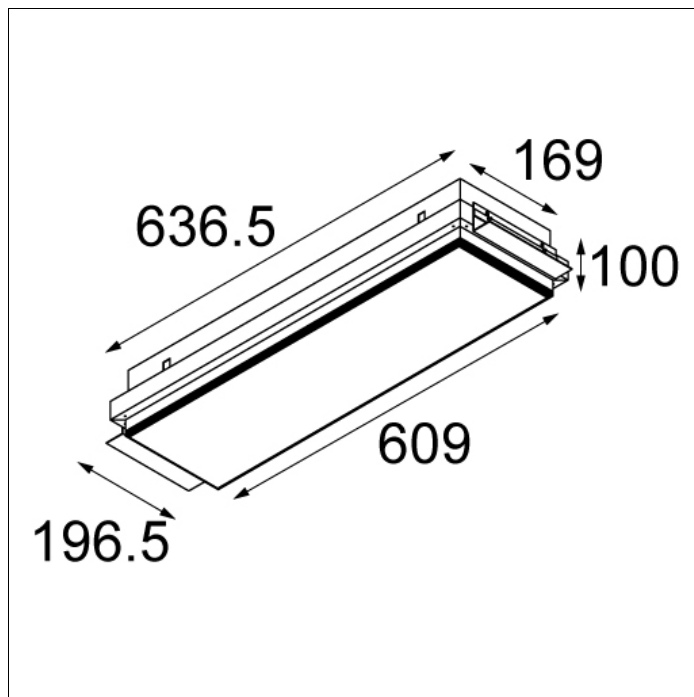

FLUSH GATE 2X TC-L 55W GI

It's like walking towards the light at the end of the tunnel: Flush gate will open the doors to an unknown destination. The seamless, rectangular recessed panel allows the lighting effect to enhance the architecture of the room. Flush gate has compact fluorescent lamps and a matte polycarbonate panel to achieve a diffused effect. Available in various sizes. Also available with directional spotlights, as Flush dynamix.

Art. Nr. 10890401

SPECIFICATIONS

Lamp	2x TC-L 2G11 55W
Gear / Transfo	gear incl., electronic
Cut-out size	l 613 w 173 h 150
Weight	5.1kg
Min. Distance	0.5 m
Power supply	230V
IP	IP43
Glow Wire Test	960°
Remark	! recessed frame included

shiny white

10890401