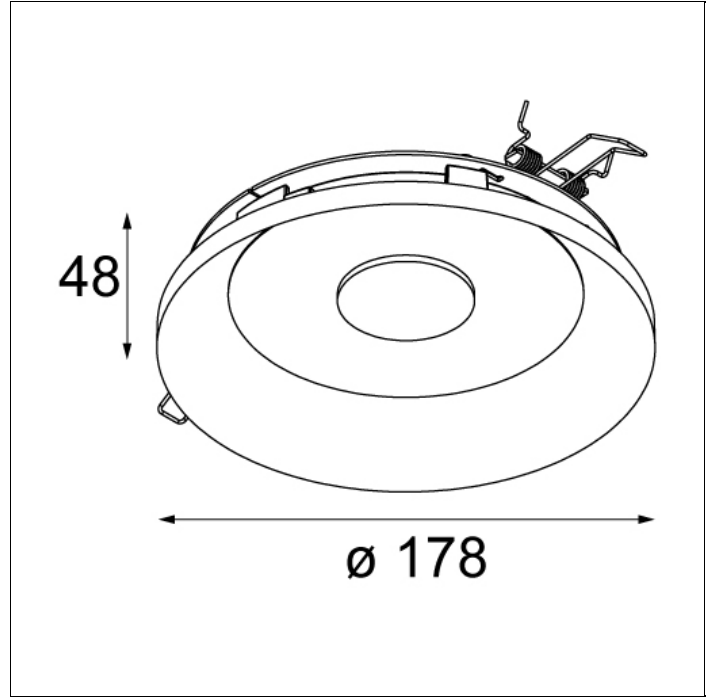

KURK 178 IP40 LED DALI RG

After Scotty and Spock, we now have Kurk, another new resident in the LED disc fittings universe. Kurk's unique, luminous LED disc is a little simpler than that of its brothers. There are eight integrated lighting points which combine into one homogeneous beam. Its extremely low mounting height makes it very easy to install. Kurk Surface is the mounted model in the family, which allows you to play with black and white contrasts.

Art. Nr. 12632009

SPECIFICATIONS

Lamp	1x LED disc 13W
Gear / Transfo	LED gear incl.
Cut-out size	ø 168 h 50 (non trimless) ø 186 h 70 (trimless)
Weight	0.8kg
Min. Distance	0.1 m
Power supply	230V
IP	IP20
Glow Wire Test	960°
Source lifetime	35000 hrs
CRI	85
Lumen	527 Lm
UGR	22

	WARM WHITE 2700K / CRI 85+
	FLOOD 45°
black struc	12632032
white struc	12632009