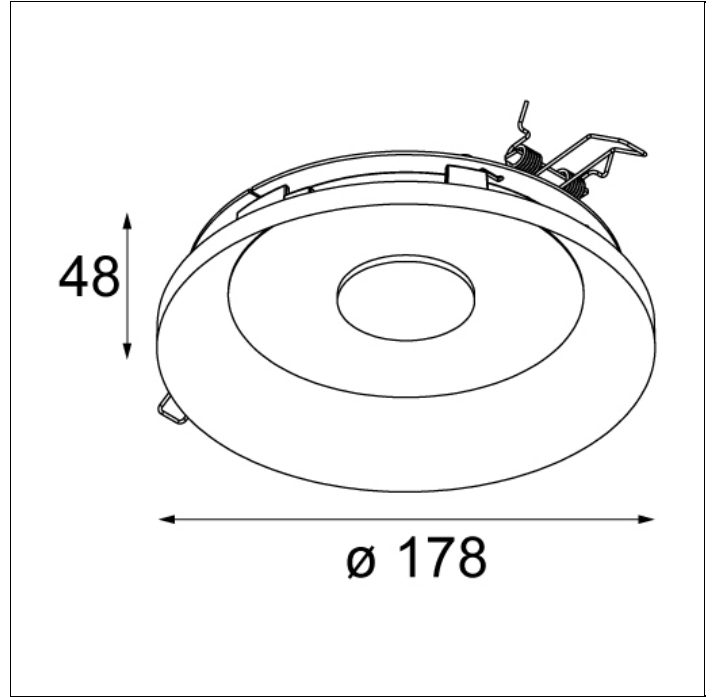

KURK 178 IP40 LED 1-10V/PUSHDIM RG

After Scotty and Spock, we now have Kurk, another new resident in the LED disc fittings universe. Kurk's unique, luminous LED disc is a little simpler than that of its brothers. There are eight integrated lighting points which combine into one homogeneous beam. Its extremely low mounting height makes it very easy to install. Kurk Surface is the mounted model in the family, which allows you to play with black and white contrasts.

Art. Nr. 12631009

SPECIFICATIONS

Lamp	1x LED disc 13W
Gear / Transfo	LED gear incl.
Cut-out size	ø 168 h 50 (non trimless) ø 186 h 70 (trimless)
Weight	0.8kg
Min. Distance	0.1 m
Power supply	230V
IP	IP20
Glow Wire Test	960°
Source lifetime	35000 hrs
CRI	85
Lumen	527 Lm
UGR	22

	WARM WHITE 2700K / CRI 85+	WARM WHITE 2700K / CRI 82+
	FLOOD 45°	FLOOD 45°
black struc	12631032	
white struc	12631009