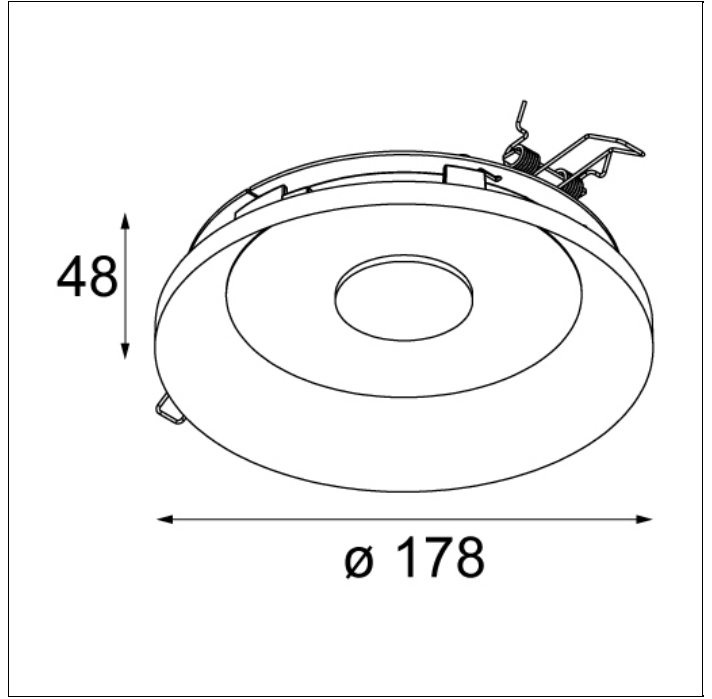

KURK 178 IP40 LED RG

After Scotty and Spock, we now have Kurk, another new resident in the LED disc fittings universe. Kurk's unique, luminous LED disc is a little simpler than that of its brothers. There are eight integrated lighting points which combine into one homogeneous beam. Its extremely low mounting height makes it very easy to install. Kurk Surface is the mounted model in the family, which allows you to play with black and white contrasts.

Art. Nr. 12630009

SPECIFICATIONS

Lamp	1x LED disc 13W
Gear / Transfo	LED gear incl.
Cut-out size	ø 168 h 50 (non trimless) ø 186 h 70 (trimless)
Weight	0.8kg
Min. Distance	0.1 m
Power supply	230V
IP	IP20
Glow Wire Test	960°
Source lifetime	35000 hrs
CRI	85
Lumen	527 Lm
UGR	22

	WARM WHITE 2700K / CRI 85+
	FLOOD 45°
black struc	12630032
white struc	12630009

MODULAR
LIGHTING INSTRUMENTS

This luminaire contains built-in LED lamps.

A++
A+
A
B
C
D
E

LED

The lamps cannot be changed in the luminaire.

874/2012

Modular reserves the right to alter material, dimensions and characteristics without prior notice. Lighting technology changes rapidly. Latest datasheet and documentation available on www.supermodular.com.