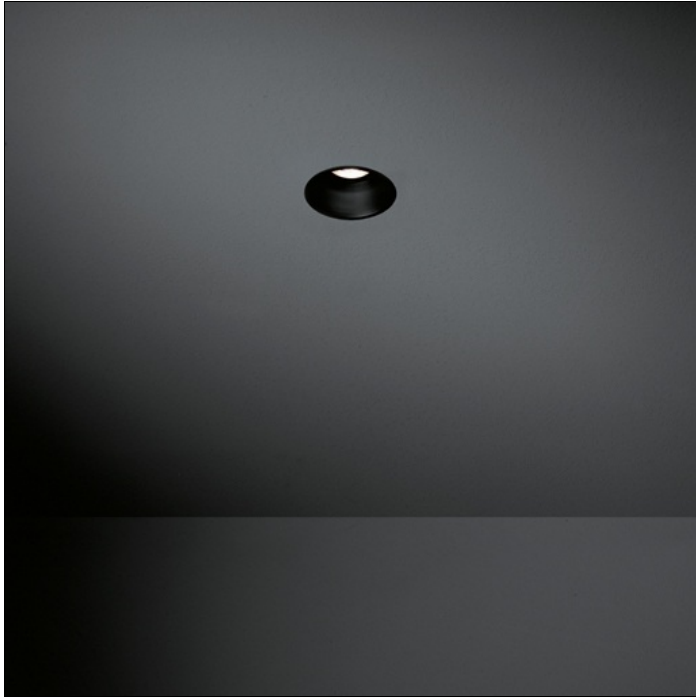

LOTIS 82 LED 1-10V/PUSHDIM RG

Lotis is the spotlight which started it all. The hallmark of this fitting, which is available in sizes from small to large and for indoor or outdoor use, is the deeply recessed bowl which holds the light source and has a fine edge. Choose white, black, aluminium or gold for different lighting effects. As well as a recessed version, we also offer Lotis tubed, a cylinder which allows you to play with colour contrasts between the interior and the exterior. If you prefer an angular look, simply choose Lotis Square.

Art. Nr. 11450405

SPECIFICATIONS

Lamp	1x LED Array 10.5W
Gear / Transfo	LED gear incl.
Cut-out size	ø 76 h 115
Weight	0.31kg
Min. Distance	0.1 m
Power supply	230V
IP	IP20
Glow Wire Test	960°
Source lifetime	50000 hrs
CRI	92
Lumen	528 Lm
Efficacy	42 Lm/W
UGR	13

	WARM WHITE 2700K / CRI 92+		NEUTRAL WHITE 4000K / CRI 82+	
	MEDIUM 20°	FLOOD 50°	MEDIUM 20°	FLOOD 50°
alu	11450405	11450605	11450805	11451005
black	11450402	11450602	11450802	11451002
gold	11450446	11450646	11450846	11451046
white struc	11450409	11450609	11450809	11451009