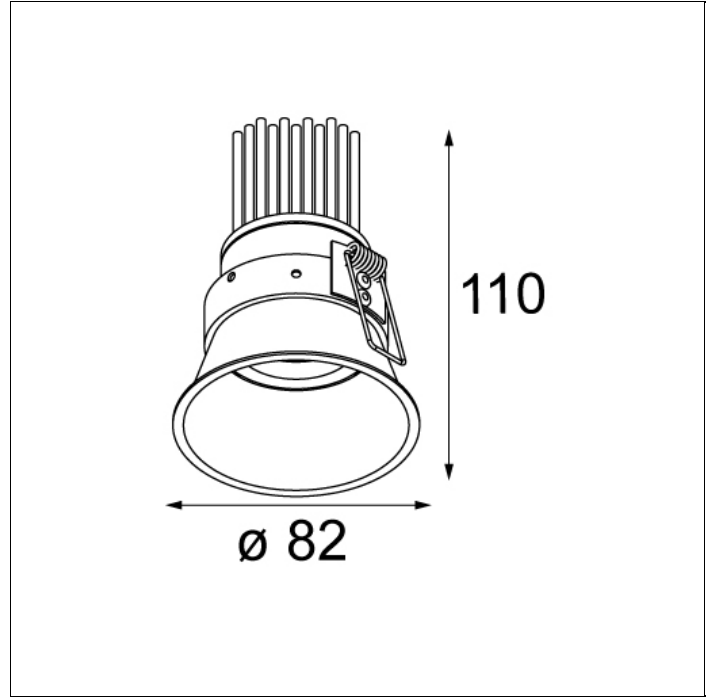

LOTIS 82 LED 1-10V/PUSHDIM RG

Lotis is the spotlight which started it all. The hallmark of this fitting, which is available in sizes from small to large and for indoor or outdoor use, is the deeply recessed bowl which holds the light source and has a fine edge. Choose white, black, aluminium or gold for different lighting effects. As well as a recessed version, we also offer Lotis tubed, a cylinder which allows you to play with colour contrasts between the interior and the exterior. If you prefer an angular look, simply choose Lotis Square.

Art. Nr. 11450405

SPECIFICATIONS

Lamp	1x LED Array 10.5W
Gear / Transfo	LED gear incl.
Cut-out size	ø 76 h 115
Weight	0.31kg
Min. Distance	0.1 m
Power supply	230V
IP	IP20
Glow Wire Test	960°
Source lifetime	50000 hrs
CRI	92
Lumen	528 Lm
Efficacy	42 Lm/W
UGR	13

	WARM WHITE 2700K / CRI 92+		NEUTRAL WHITE 4000K / CRI 82+	
	MEDIUM 20°	FLOOD 50°	MEDIUM 20°	FLOOD 50°
alu	11450405	11450605	11450805	11451005
black	11450402	11450602	11450802	11451002
gold	11450446	11450646	11450846	11451046
white struc	11450409	11450609	11450809	11451009