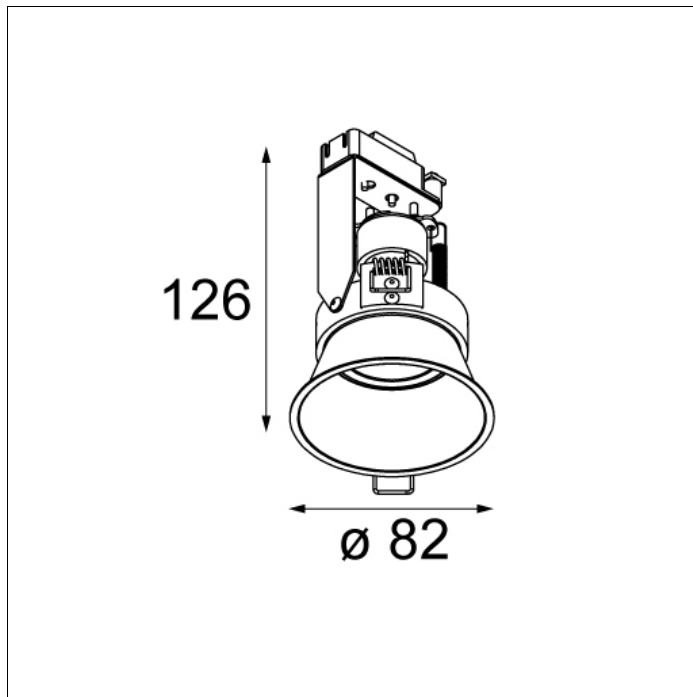

LOTIS 82 GU10

Lotis is the spotlight which started it all. The hallmark of this fitting, which is available in sizes from small to large and for indoor or outdoor use, is the deeply recessed bowl which holds the light source and has a fine edge. Choose white, black, aluminium or gold for different lighting effects. As well as a recessed version, we also offer Lotis tubed, a cylinder which allows you to play with colour contrasts between the interior and the exterior. If you prefer an angular look, simply choose Lotis Square.

Art. Nr. 10881005

SPECIFICATIONS

Lamp	1x QPAR 16 Gu10 max. 50W
Gear / Transfo	transfo/gear not required
Cut-out size	ø 76 h 115
Weight	0.148kg
Min. Distance	0.5 m
Power supply	230V
IP	IP20
Glow Wire Test	960°
CRI	100
Lumen	345 Lm
Efficacy	7 Lm/W
UGR	10

alu	10881005
black	10881002
gold	10881046
white struc	10881009