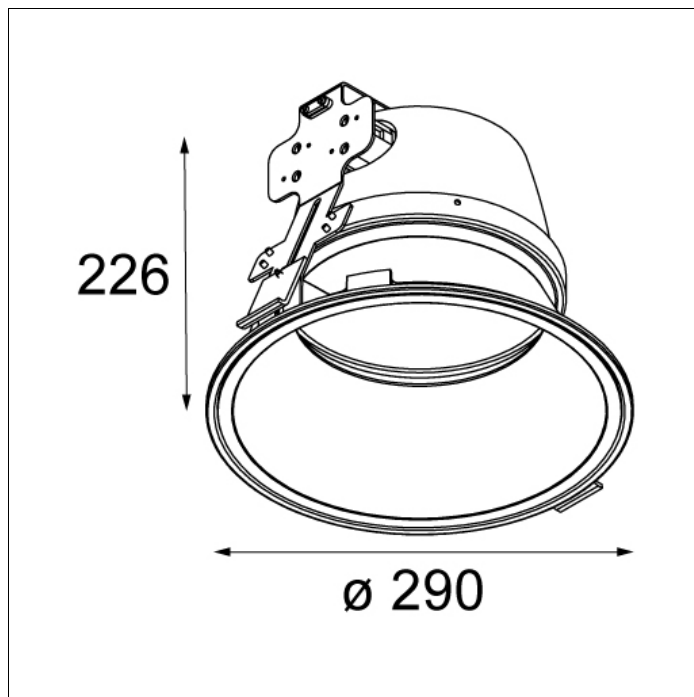

LOTIS 290 TC-D 26/32W

Lotis is the spotlight which started it all. The hallmark of this fitting, which is available in sizes from small to large and for indoor or outdoor use, is the deeply recessed bowl which holds the light source and has a fine edge. Choose white, black, aluminium or gold for different lighting effects. As well as a recessed version, we also offer Lotis tubed, a cylinder which allows you to play with colour contrasts between the interior and the exterior. If you prefer an angular look, simply choose Lotis Square.

Art. Nr. 10881602

SPECIFICATIONS

Lamp	2x TC-TEL Gx24q-3 26/32W
Gear / Transfo	gear incl., electronic
Cut-out size	ø 280 h 235
Weight	1.8kg
Min. Distance	0.5 m
Power supply	230V
IP	IP20
Glow Wire Test	960°
CRI	82
Lumen	1272/1696 Lm
Efficacy	23/25 Lm/W
UGR	19/20

alu	10881605
black	10881602
white struc	10881609

This label is available in other languages:
<http://supermodular.com/assets/TYPE4.pdf>