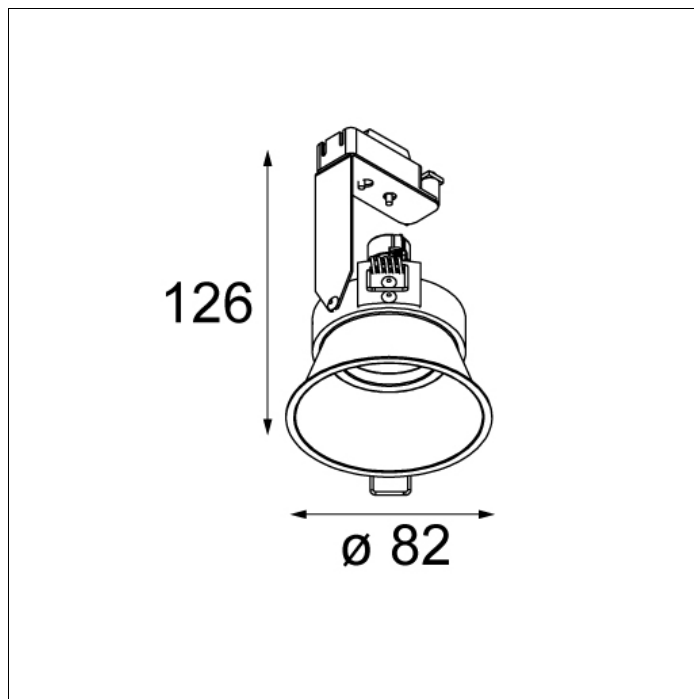

LOTIS 82 MR16 GE

Lotis is the spotlight which started it all. The hallmark of this fitting, which is available in sizes from small to large and for indoor or outdoor use, is the deeply recessed bowl which holds the light source and has a fine edge. Choose white, black, aluminium or gold for different lighting effects. As well as a recessed version, we also offer Lotis tubed, a cylinder which allows you to play with colour contrasts between the interior and the exterior. If you prefer an angular look, simply choose Lotis Square.

Art. Nr. 10880105

SPECIFICATIONS

Lamp	1x QR-CBC 54 Gx5.3 max. 50W
Gear / Transfo	transfo not incl.
Cut-out size	ø 76 h 130
Weight	0.1kg
Min. Distance	0.5 m
Power supply	12V
IP	IP20
Glow Wire Test	960°
CRI	100
Lumen	642 Lm
Efficacy	14 Lm/W
UGR	10

alu	10880105
black	10880102
gold	10880146
white struc	10880109