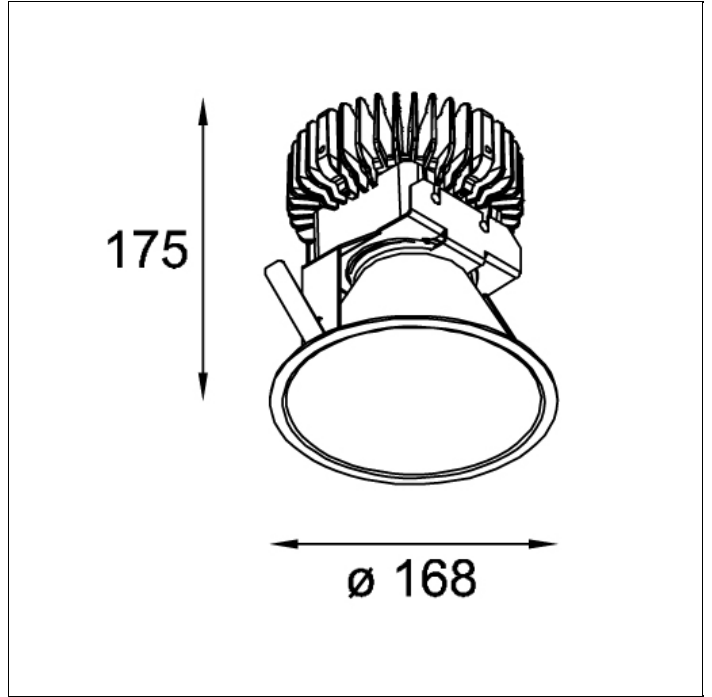

LOTIS 168 IP44 LED 1100LM RG

Lotis is the spotlight which started it all. The hallmark of this fitting, which is available in sizes from small to large and for indoor or outdoor use, is the deeply recessed bowl which holds the light source and has a fine edge. Choose white, black, aluminium or gold for different lighting effects. As well as a recessed version, we also offer Lotis tubed, a cylinder which allows you to play with colour contrasts between the interior and the exterior. If you prefer an angular look, simply choose Lotis Square.

Art. Nr. 11455202

SPECIFICATIONS

Lamp	1x LED Module 11W
Gear / Transfo	LED gear incl.
Cut-out size	ø 160 h 180
Weight	1.5kg
Min. Distance	0.1 m
Power supply	230V
IP	IP44
Glow Wire Test	960°
Source lifetime	50000 hrs
CRI	80
Lumen	492 Lm
Efficacy	34 Lm/W
UGR	13

	WARM WHITE 3000K / CRI 80+	NEUTRAL WHITE 4000K / CRI 80+
	WIDE FLOOD 70°	WIDE FLOOD 70°
black	11455202	11455402
gold	11455246	11455446
white struc	11455209	11455409

This label is available in other languages:
<http://supermodular.com/assets/TYPE2.pdf>