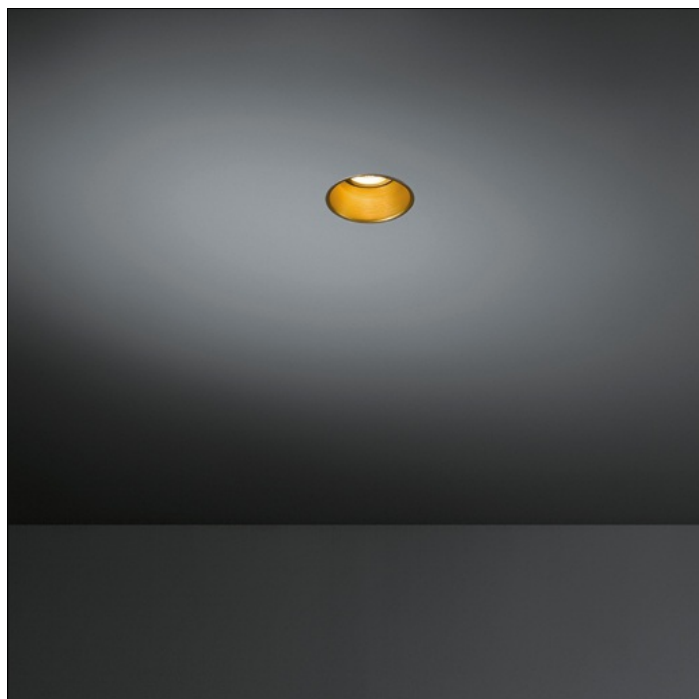

LOTIS 82 MR16 GE

Lotis is the spotlight which started it all. The hallmark of this fitting, which is available in sizes from small to large and for indoor or outdoor use, is the deeply recessed bowl which holds the light source and has a fine edge. Choose white, black, aluminium or gold for different lighting effects. As well as a recessed version, we also offer Lotis tubed, a cylinder which allows you to play with colour contrasts between the interior and the exterior. If you prefer an angular look, simply choose Lotis Square.

Art. Nr. 10880105

SPECIFICATIONS

Lamp	1x QR-CBC 54 Gx5.3 max. 50W
Gear / Transfo	transfo not incl.
Cut-out size	ø 76 h 130
Weight	0.1kg
Min. Distance	0.5 m
Power supply	12V
IP	IP20
Glow Wire Test	960°
CRI	100
Lumen	642 Lm
Efficacy	14 Lm/W
UGR	10

alu	10880105
black	10880102
gold	10880146
white struc	10880109