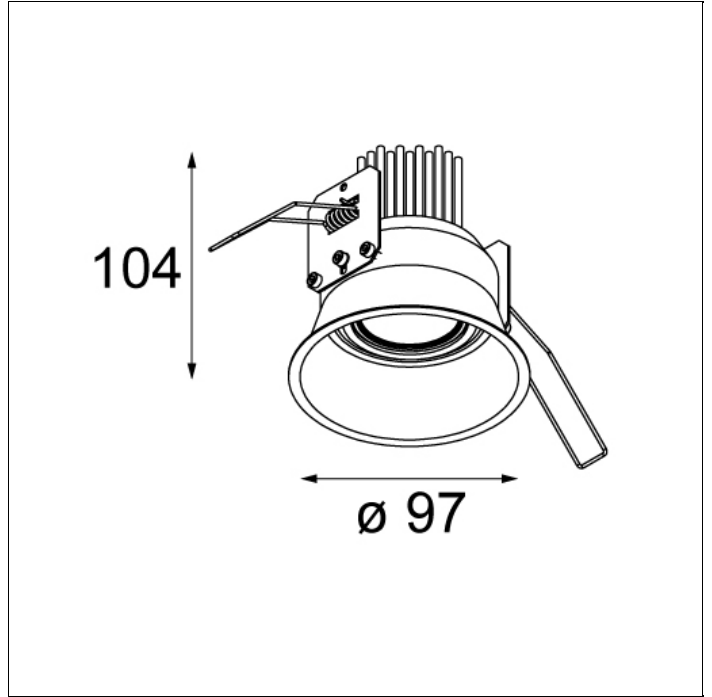

LOTIS 97 ADJUSTABLE LED GE

Lotis is the spotlight which started it all. The hallmark of this fitting, which is available in sizes from small to large and for indoor or outdoor use, is the deeply recessed bowl which holds the light source and has a fine edge. Choose white, black, aluminium or gold for different lighting effects. As well as a recessed version, we also offer Lotis tubed, a cylinder which allows you to play with colour contrasts between the interior and the exterior. If you prefer an angular look, simply choose Lotis Square.

Art. Nr. 11457202

SPECIFICATIONS

Lamp	1x LED Array	
Gear / Transfo	LED gear not incl.	
Cut-out size	ø 92 h 110	
Weight	0.77kg	
Min. Distance	0.1 m	
IP	IP20	
Glow Wire Test	960°	
Source lifetime	50000 hrs	
CRI	92	
Power supply	500mA	350mA
	21Vf	20Vf
Connected load	10.5W	6.9W
Lumen	677lm	492lm
Efficacy	65lm/W	71lm/W
UGR	16	15

	WARM WHITE 2700K / CRI 92+		NEUTRAL WHITE 4000K / CRI 82+	
	FLOOD 50°	MEDIUM 20°	FLOOD 50°	MEDIUM 20°
alu	11457105	11457205	11457305	11457405
black	11457102	11457202	11457302	11457402
white struc	11457109	11457209	11457309	11457409