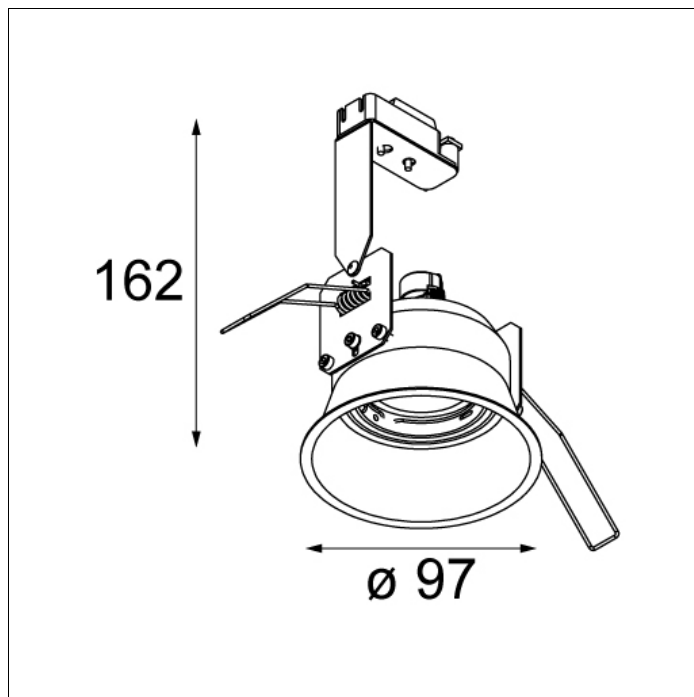

LOTIS 97 ADJUSTABLE MR16 GE

Lotis is the spotlight which started it all. The hallmark of this fitting, which is available in sizes from small to large and for indoor or outdoor use, is the deeply recessed bowl which holds the light source and has a fine edge. Choose white, black, aluminium or gold for different lighting effects. As well as a recessed version, we also offer Lotis tubed, a cylinder which allows you to play with colour contrasts between the interior and the exterior. If you prefer an angular look, simply choose Lotis Square.

Art. Nr. 10881202

SPECIFICATIONS

Lamp	1x QR-CBC 51 Gx5.3 max. 50W
Gear / Transfo	transfo not incl.
Cut-out size	ø 92 h 165
Weight	0.4kg
Min. Distance	0.5 m
Power supply	12V
IP	IP20
Glow Wire Test	960°
CRI	100
Lumen	732 Lm
Efficacy	16 Lm/W
UGR	12

alu	10881205
black	10881202
white struc	10881209