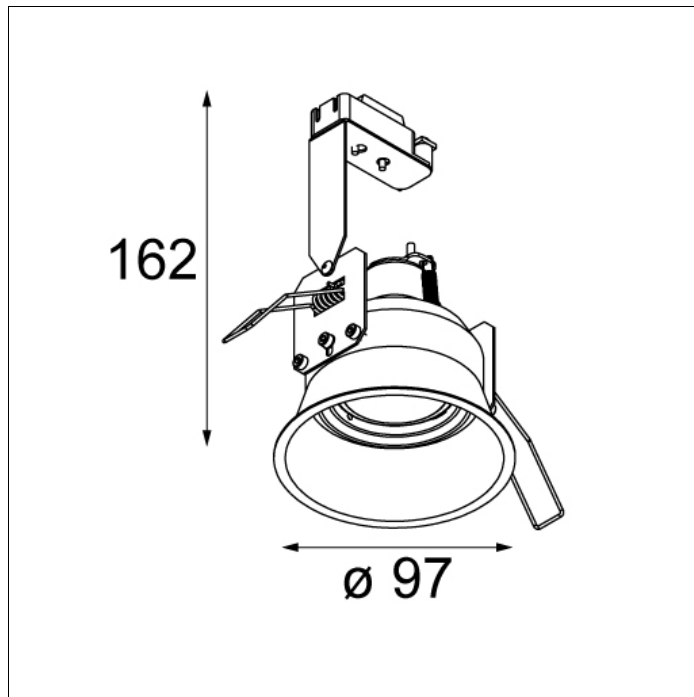

LOTIS 97 ADJUSTABLE GU10

Lotis is the spotlight which started it all. The hallmark of this fitting, which is available in sizes from small to large and for indoor or outdoor use, is the deeply recessed bowl which holds the light source and has a fine edge. Choose white, black, aluminium or gold for different lighting effects. As well as a recessed version, we also offer Lotis tubed, a cylinder which allows you to play with colour contrasts between the interior and the exterior. If you prefer an angular look, simply choose Lotis Square.

Art. Nr. 10881302

SPECIFICATIONS

Lamp	1x QPAR 16 Gu10 max. 50W
Gear / Transfo	transfo/gear not required
Cut-out size	ø 92 h 140
Weight	0.4kg
Min. Distance	0.5 m
Power supply	230V
IP	IP20
Glow Wire Test	960°
CRI	100
Lumen	360 Lm
Efficacy	7 Lm/W
UGR	11

alu	10881305
black	10881302
white struc	10881309