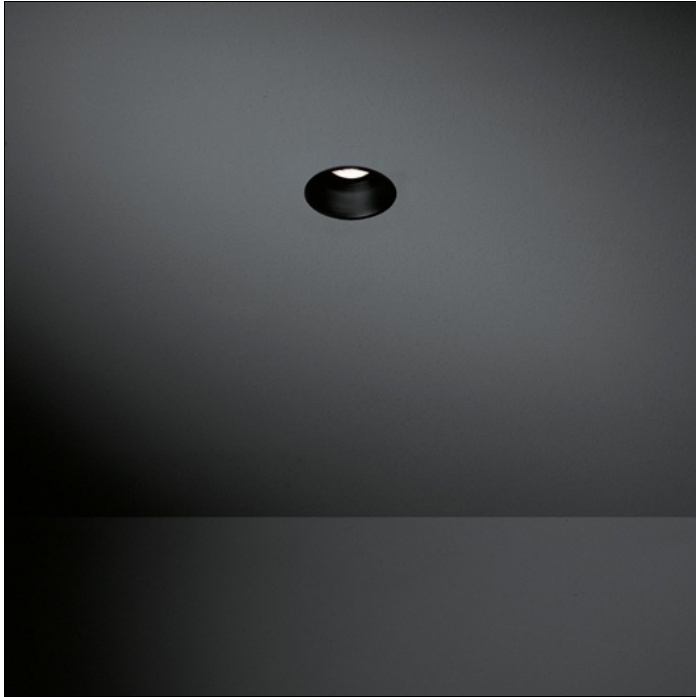

LOTIS 48 IP55 LED GE

Lotis is the spotlight which started it all. The hallmark of this fitting, which is available in sizes from small to large and for indoor or outdoor use, is the deeply recessed bowl which holds the light source and has a fine edge. Choose white, black, aluminium or gold for different lighting effects. As well as a recessed version, we also offer Lotis tubed, a cylinder which allows you to play with colour contrasts between the interior and the exterior. If you prefer an angular look, simply choose Lotis Square.

alu	10881005
black	10881002
gold	10881046
white struc	10881009

LOTIS 82 LED 1-10V/PUSHDIM RG

Lotis is the spotlight which started it all. The hallmark of this fitting, which is available in sizes from small to large and for indoor or outdoor use, is the deeply recessed bowl which holds the light source and has a fine edge. Choose white, black, aluminium or gold for different lighting effects. As well as a recessed version, we also offer Lotis tubed, a cylinder which allows you to play with colour contrasts between the interior and the exterior. If you prefer an angular look, simply choose Lotis Square.

LOTIS 82 LED GE

Lotis is the spotlight which started it all. The hallmark of this fitting, which is available in sizes from small to large and for indoor or outdoor use, is the deeply recessed bowl which holds the light source and has a fine edge. Choose white, black, aluminium or gold for different lighting effects. As well as a recessed version, we also offer Lotis tubed, a cylinder which allows you to play with colour contrasts between the interior and the exterior. If you prefer an angular look, simply choose Lotis Square.