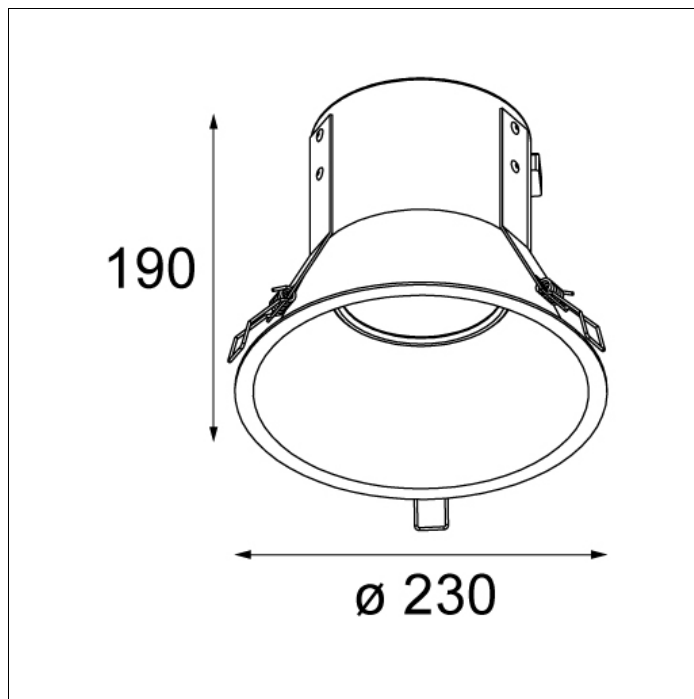

LOTIS 230 CDM-TC GE

Lotis is the spotlight which started it all. The hallmark of this fitting, which is available in sizes from small to large and for indoor or outdoor use, is the deeply recessed bowl which holds the light source and has a fine edge. Choose white, black, aluminium or gold for different lighting effects. As well as a recessed version, we also offer Lotis tubed, a cylinder which allows you to play with colour contrasts between the interior and the exterior. If you prefer an angular look, simply choose Lotis Square.

Art. Nr. 10881802

SPECIFICATIONS

Lamp	1x HIT-TC -CE G8.5 max.70W
Gear / Transfo	gear not incl.
Cut-out size	ø 210 h 220
Weight	0.85kg
Min. Distance	0.5 m
Power supply	4-5kV
IP	IP20
Glow Wire Test	960°
CRI	83
Lumen	3704 Lm
Efficacy	53 Lm/W
UGR	19
Remark	! always use with optional reflector

This label is available in other languages:
<http://supermodular.com/assets/TYPE4.pdf>

alu	10881805
black	10881802
white struc	10881809