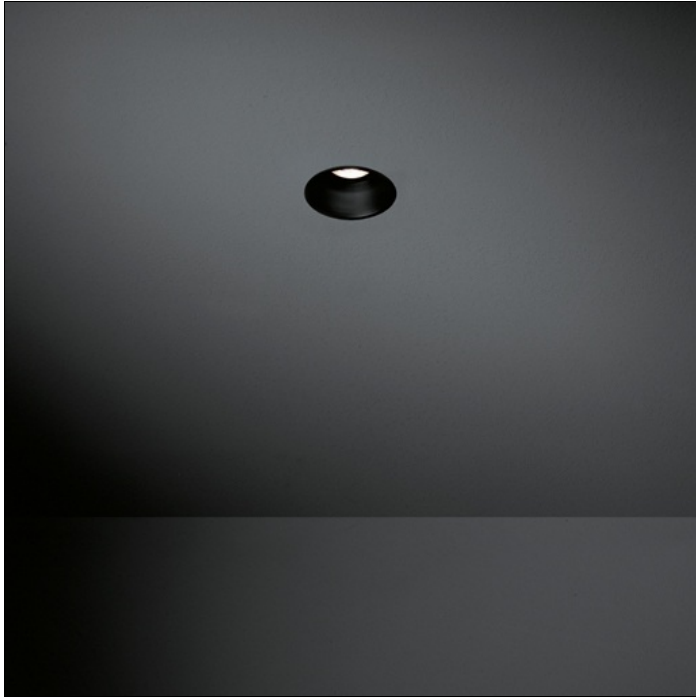

LOTIS 82 LED RG

Lotis is the spotlight which started it all. The hallmark of this fitting, which is available in sizes from small to large and for indoor or outdoor use, is the deeply recessed bowl which holds the light source and has a fine edge. Choose white, black, aluminium or gold for different lighting effects. As well as a recessed version, we also offer Lotis tubed, a cylinder which allows you to play with colour contrasts between the interior and the exterior. If you prefer an angular look, simply choose Lotis Square.

Art. Nr. 11450505

SPECIFICATIONS

Lamp	1x LED Array 10.5W
Gear / Transfo	LED gear incl.
Cut-out size	ø 76 h 115
Weight	0.31kg
Min. Distance	0.1 m
Power supply	230V
IP	IP20
Glow Wire Test	960°
Source lifetime	50000 hrs
CRI	92
Lumen	528 Lm
Efficacy	42 Lm/W
UGR	13

	WARM WHITE 2700K / CRI 92+		NEUTRAL WHITE 4000K / CRI 82+	
	MEDIUM 20°	FLOOD 50°	MEDIUM 20°	FLOOD 50°
alu	11450505	11450705	11450905	11451105
black	11450502	11450702	11450902	11451102
gold	11450546	11450746	11450946	11451146
white struc	11450509	11450709	11450909	11451109