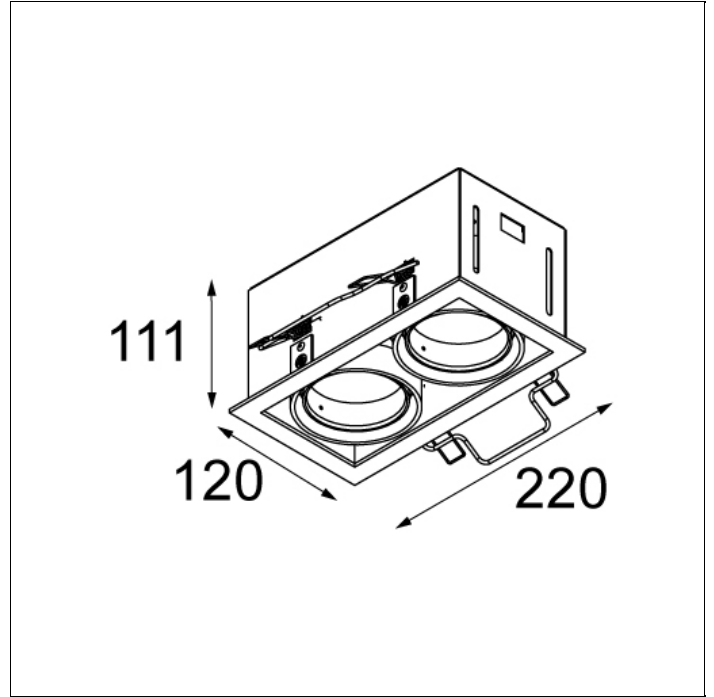

MINI MULTIPLE FOR SMART RINGS

MINI MULTIPLE FOR SMART RINGS 2X LED GE

Art. Nr. 12521005

SPECIFICATIONS

Lamp	2x LED Array 10.5W
Gear / Transfo	LED gear not incl.
Cut-out size	l 210 w 110 h 130
Weight	1.14kg
Min. Distance	0.1 m
Power supply	500mA
IP	IP20
Glow Wire Test	960°
Source lifetime	50000 hrs
CRI	92
Remark	! to be combined with Smart frontrings

This luminaire contains built-in LED lamps.

The lamps cannot be changed in the luminaire.

874/2012

	WARM WHITE 2700K / CRI 92+	NEUTRAL WHITE 4000K / CRI 82+
alu-black	12521005	12521105
complete white struc	12521009	12521109
white struc-black	12521029	12521129