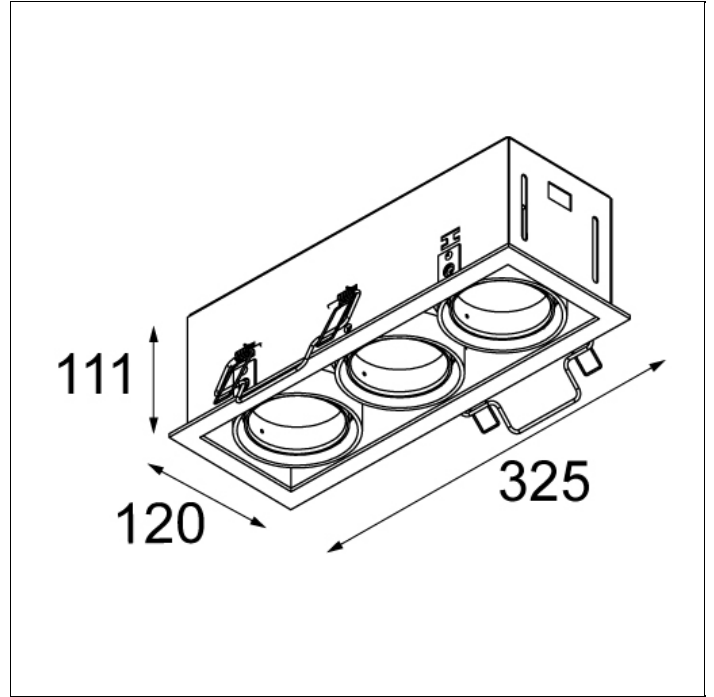

Art. Nr. 12521005

SPECIFICATIONS

Lamp	2x LED Array 10.5W
Gear / Transfo	LED gear not incl.
Cut-out size	l 210 w 110 h 130
Weight	1.14kg
Min. Distance	0.1 m
Power supply	500mA
IP	IP20
Glow Wire Test	960°
Source lifetime	50000 hrs
CRI	92
Remark	! to be combined with Smart frontrings

MINI MULTIPLE FOR SMART RINGS

MINI MULTIPLE FOR SMART RINGS 3X LED GE

Art. Nr. 12522009

SPECIFICATIONS

Lamp	3x LED Array 10.5W
Gear / Transfo	LED gear not incl.
Cut-out size	l 315 w 110 h 130
Weight	1.59kg
Min. Distance	0.1 m
Power supply	500mA
IP	IP20
Glow Wire Test	960°
Source lifetime	50000 hrs
CRI	92
Remark	! to be combined with Smart frontrings