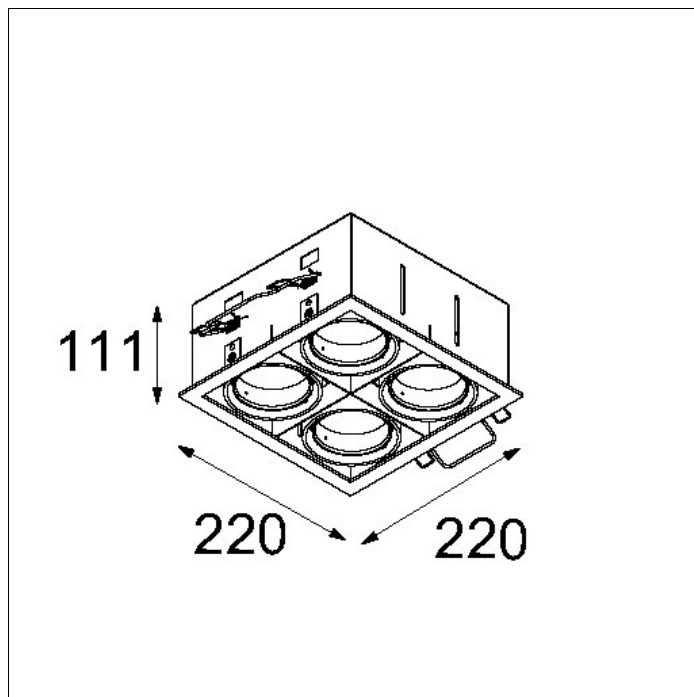

Art. Nr. 12521005

SPECIFICATIONS

Lamp	2x LED Array 10.5W
Gear / Transfo	LED gear not incl.
Cut-out size	l 210 w 110 h 130
Weight	1.14kg
Min. Distance	0.1 m
Power supply	500mA
IP	IP20
Glow Wire Test	960°
Source lifetime	50000 hrs
CRI	92
Remark	! to be combined with Smart frontrings

MINI MULTIPLE FOR SMART RINGS

MINI MULTIPLE FOR SMART RINGS 3X LED GE

Art. Nr. 12522009

SPECIFICATIONS

Lamp	3x LED Array 10.5W
Gear / Transfo	LED gear not incl.
Cut-out size	l 315 w 110 h 130
Weight	1.59kg
Min. Distance	0.1 m
Power supply	500mA
IP	IP20
Glow Wire Test	960°
Source lifetime	50000 hrs
CRI	92
Remark	! to be combined with Smart frontrings

MINI MULTIPLE FOR SMART RINGS 4X LED GE

Art. Nr. 12523005

SPECIFICATIONS

Lamp	4x LED Array 10.5W
Gear / Transfo	LED gear not incl.
Cut-out size	l 210 w 210 h 160
Weight	1.93kg
Min. Distance	0.1 m
Power supply	500mA
IP	IP20
Glow Wire Test	960°
Source lifetime	50000 hrs
CRI	92
Remark	! to be combined with Smart frontrings