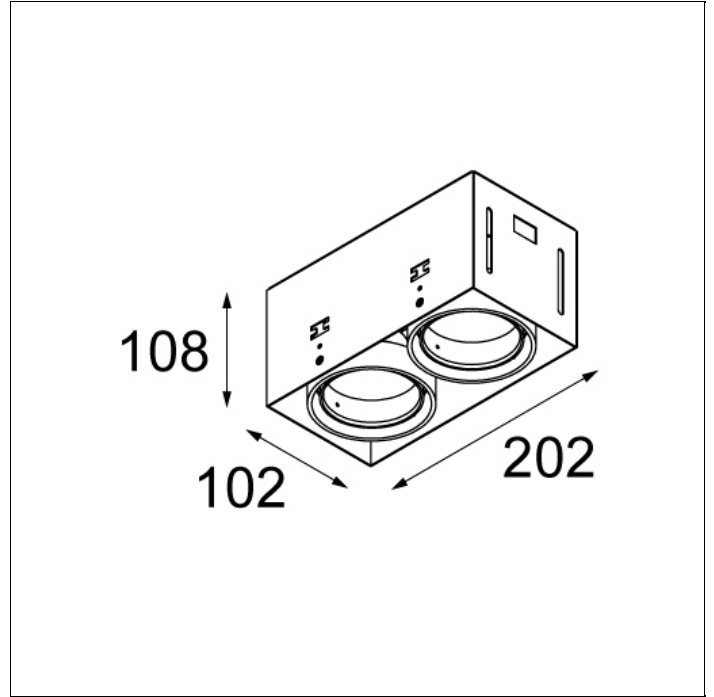

MINI MULTIPLE TRIMLESS FOR SMART RINGS

MINI MULTIPLE TRIMLESS FOR SMART RINGS 1X LED GE

Art. Nr. 12530002

SPECIFICATIONS

Lamp	1x LED Array 10.5W
Gear / Transfo	LED gear not incl.
Cut-out size	l 103 w 103 h 130
Weight	0.72kg
Min. Distance	0.1 m
Power supply	500mA
IP	IP20
Glow Wire Test	960°
Source lifetime	50000 hrs
CRI	92
Remark	! to be combined with Smart frontrings

A+ } LED
A+
A
B
C
D
E

The lamps cannot be changed in the luminaire.

874/2012 

MINI MULTIPLE TRIMLESS FOR SMART RINGS

MINI MULTIPLE TRIMLESS FOR SMART RINGS 2X LED GE

Art. Nr. 12531002

SPECIFICATIONS

Lamp	2x LED Array 10.5W
Gear / Transfo	LED gear not incl.
Cut-out size	l 203 w 103 h 130
Weight	1.1kg
Min. Distance	0.1 m
Power supply	500mA
IP	IP20
Glow Wire Test	960°
Source lifetime	50000 hrs
CRI	92
Remark	! to be combined with Smart frontrings

MINI MULTIPLE TRIMLESS FOR SMART RINGS

MINI MULTIPLE TRIMLESS FOR SMART RINGS 3X LED GE

Art. Nr. 12532002

SPECIFICATIONS

Lamp	3x LED Array 10.5W
Gear / Transfo	LED gear not incl.
Cut-out size	l 308 w 103 h 130
Weight	1.39kg
Min. Distance	0.1 m
Power supply	500mA
IP	IP20
Glow Wire Test	960°
Source lifetime	50000 hrs
CRI	92
Remark	! to be combined with Smart frontrings

MINI MULTIPLE TRIMLESS FOR SMART RINGS

MINI MULTIPLE TRIMLESS FOR SMART RINGS 4X LED GE

Art. Nr. 12533002

SPECIFICATIONS

Lamp	4x LED Array 10.5W
Gear / Transfo	LED gear not incl.
Cut-out size	l 203 w 203 h 130
Weight	7.9kg
Min. Distance	0.1 m
Power supply	500mA
IP	IP20
Glow Wire Test	960°
Source lifetime	50000 hrs
CRI	92
Remark	! to be combined with Smart frontrings