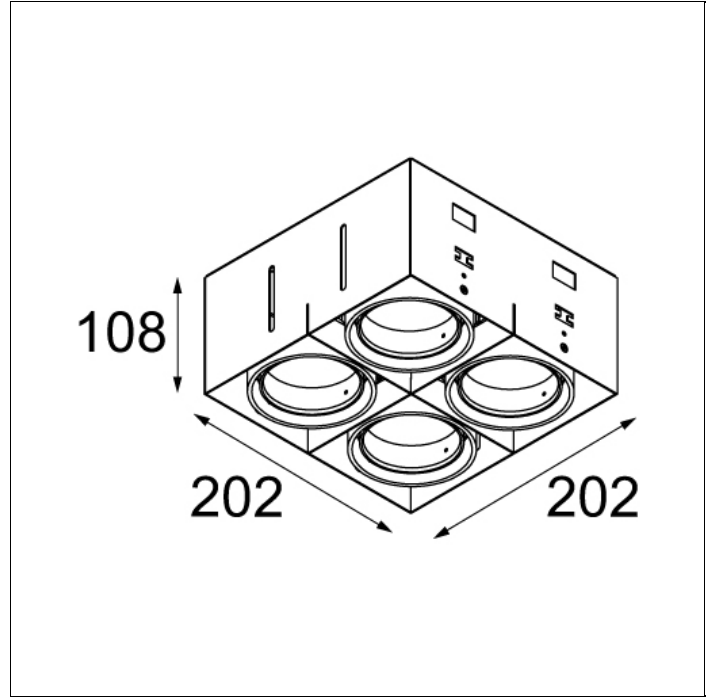

MINI MULTIPLE TRIMLESS FOR SMART RINGS

MINI MULTIPLE TRIMLESS FOR SMART RINGS 1X LED GE

Art. Nr. 12530002

SPECIFICATIONS

Lamp	1x LED Array 10.5W
Gear / Transfo	LED gear not incl.
Cut-out size	l 103 w 103 h 130
Weight	0.72kg
Min. Distance	0.1 m
Power supply	500mA
IP	IP20
Glow Wire Test	960°
Source lifetime	50000 hrs
CRI	92
Remark	! to be combined with Smart frontrings

A+ } LED
A+
A
B
C
D
E

The lamps cannot be changed in the luminaire.

874/2012 

MINI MULTIPLE TRIMLESS FOR SMART RINGS

MINI MULTIPLE TRIMLESS FOR SMART RINGS 2X LED GE

Art. Nr. 12531002

SPECIFICATIONS

Lamp	2x LED Array 10.5W
Gear / Transfo	LED gear not incl.
Cut-out size	l 203 w 103 h 130
Weight	1.1kg
Min. Distance	0.1 m
Power supply	500mA
IP	IP20
Glow Wire Test	960°
Source lifetime	50000 hrs
CRI	92
Remark	! to be combined with Smart frontrings

MINI MULTIPLE TRIMLESS FOR SMART RINGS

MINI MULTIPLE TRIMLESS FOR SMART RINGS 3X LED GE

Art. Nr. 12532002

SPECIFICATIONS

Lamp	3x LED Array 10.5W
Gear / Transfo	LED gear not incl.
Cut-out size	l 308 w 103 h 130
Weight	1.39kg
Min. Distance	0.1 m
Power supply	500mA
IP	IP20
Glow Wire Test	960°
Source lifetime	50000 hrs
CRI	92
Remark	! to be combined with Smart frontrings

MINI MULTIPLE TRIMLESS FOR SMART RINGS

MINI MULTIPLE TRIMLESS FOR SMART RINGS 4X LED GE

Art. Nr. 12533002

SPECIFICATIONS

Lamp	4x LED Array 10.5W
Gear / Transfo	LED gear not incl.
Cut-out size	l 203 w 203 h 130
Weight	7.9kg
Min. Distance	0.1 m
Power supply	500mA
IP	IP20
Glow Wire Test	960°
Source lifetime	50000 hrs
CRI	92
Remark	! to be combined with Smart frontrings