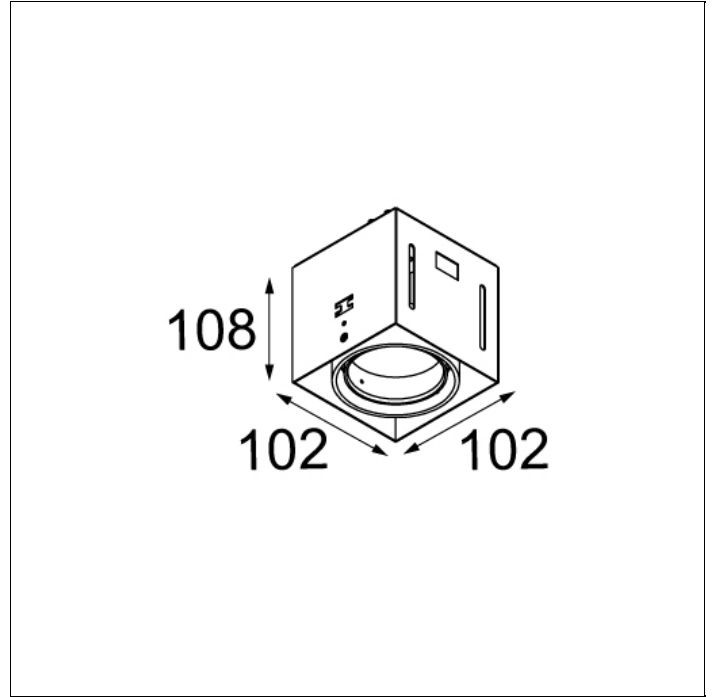

MINI MULTIPLE TRIMLESS FOR SMART RINGS

MINI MULTIPLE TRIMLESS FOR SMART RINGS 1X LED GE

Art. Nr. 12530002

SPECIFICATIONS

Lamp	1x LED Array 10.5W
Gear / Transfo	LED gear not incl.
Cut-out size	l 103 w 103 h 130
Weight	0.72kg
Min. Distance	0.1 m
Power supply	500mA
IP	IP20
Glow Wire Test	960°
Source lifetime	50000 hrs
CRI	92
Remark	! to be combined with Smart frontrings

A+ } LED
A+
A
B
C
D
E

The lamps cannot be changed in the luminaire.

874/2012 

MINI MULTIPLE TRIMLESS FOR SMART RINGS

MINI MULTIPLE TRIMLESS FOR SMART RINGS 2X LED GE

Art. Nr. 12531002

SPECIFICATIONS

Lamp	2x LED Array 10.5W
Gear / Transfo	LED gear not incl.
Cut-out size	l 203 w 103 h 130
Weight	1.1kg
Min. Distance	0.1 m
Power supply	500mA
IP	IP20
Glow Wire Test	960°
Source lifetime	50000 hrs
CRI	92
Remark	! to be combined with Smart frontrings

MINI MULTIPLE TRIMLESS FOR SMART RINGS

MINI MULTIPLE TRIMLESS FOR SMART RINGS 3X LED GE

Art. Nr. 12532002

SPECIFICATIONS

Lamp	3x LED Array 10.5W
Gear / Transfo	LED gear not incl.
Cut-out size	l 308 w 103 h 130
Weight	1.39kg
Min. Distance	0.1 m
Power supply	500mA
IP	IP20
Glow Wire Test	960°
Source lifetime	50000 hrs
CRI	92
Remark	! to be combined with Smart frontrings

MINI MULTIPLE TRIMLESS FOR SMART RINGS

MINI MULTIPLE TRIMLESS FOR SMART RINGS 4X LED GE

Art. Nr. 12533002

SPECIFICATIONS

Lamp	4x LED Array 10.5W
Gear / Transfo	LED gear not incl.
Cut-out size	l 203 w 203 h 130
Weight	7.9kg
Min. Distance	0.1 m
Power supply	500mA
IP	IP20
Glow Wire Test	960°
Source lifetime	50000 hrs
CRI	92
Remark	! to be combined with Smart frontrings