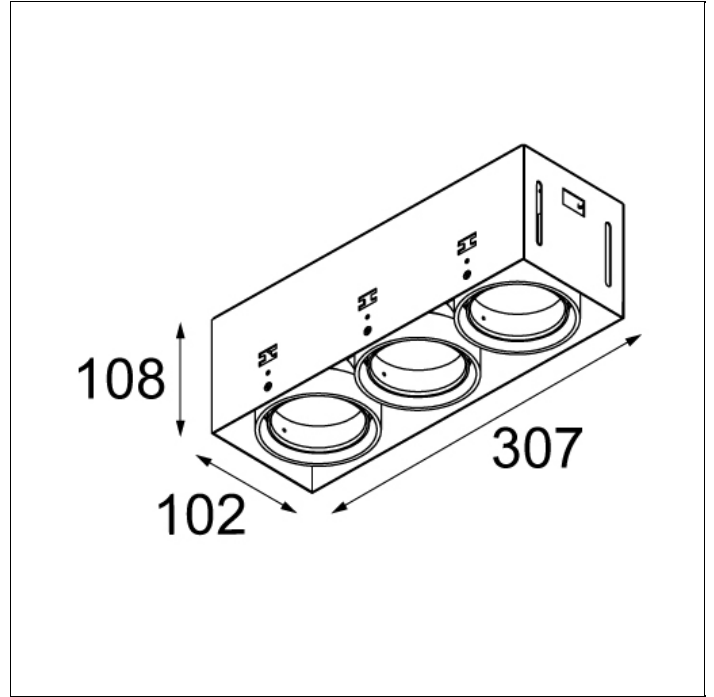

MINI MULTIPLE TRIMLESS FOR SMART RINGS

MINI MULTIPLE TRIMLESS FOR SMART RINGS 1X LED GE

Art. Nr. 12530002

SPECIFICATIONS

Lamp	1x LED Array 10.5W
Gear / Transfo	LED gear not incl.
Cut-out size	l 103 w 103 h 130
Weight	0.72kg
Min. Distance	0.1 m
Power supply	500mA
IP	IP20
Glow Wire Test	960°
Source lifetime	50000 hrs
CRI	92
Remark	! to be combined with Smart frontrings

A+ } LED
A+
A
B
C
D
E

The lamps cannot be changed in the luminaire.

874/2012 

MINI MULTIPLE TRIMLESS FOR SMART RINGS

MINI MULTIPLE TRIMLESS FOR SMART RINGS 2X LED GE

Art. Nr. 12531002

SPECIFICATIONS

Lamp	2x LED Array 10.5W
Gear / Transfo	LED gear not incl.
Cut-out size	l 203 w 103 h 130
Weight	1.1kg
Min. Distance	0.1 m
Power supply	500mA
IP	IP20
Glow Wire Test	960°
Source lifetime	50000 hrs
CRI	92
Remark	! to be combined with Smart frontrings

MINI MULTIPLE TRIMLESS FOR SMART RINGS

MINI MULTIPLE TRIMLESS FOR SMART RINGS 3X LED GE

Art. Nr. 12532002

SPECIFICATIONS

Lamp	3x LED Array 10.5W
Gear / Transfo	LED gear not incl.
Cut-out size	l 308 w 103 h 130
Weight	1.39kg
Min. Distance	0.1 m
Power supply	500mA
IP	IP20
Glow Wire Test	960°
Source lifetime	50000 hrs
CRI	92
Remark	! to be combined with Smart frontrings

MINI MULTIPLE TRIMLESS FOR SMART RINGS

MINI MULTIPLE TRIMLESS FOR SMART RINGS 4X LED GE

Art. Nr. 12533002

SPECIFICATIONS

Lamp	4x LED Array 10.5W
Gear / Transfo	LED gear not incl.
Cut-out size	l 203 w 203 h 130
Weight	7.9kg
Min. Distance	0.1 m
Power supply	500mA
IP	IP20
Glow Wire Test	960°
Source lifetime	50000 hrs
CRI	92
Remark	! to be combined with Smart frontrings