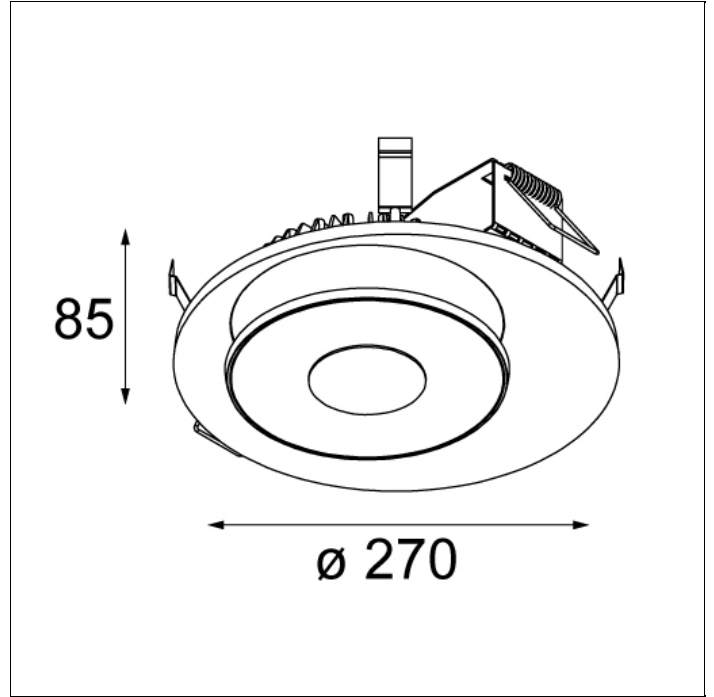

SCOTTY 270 ADJUSTABLE LED GE

Anyone who mentions Scotty will immediately think of the catchphrase 'Beam me up'. This fitting certainly lives up to its name: the powerful beam of LED light simply reels you in to admire the architectural design. The light shines straight downwards, which prevents it from shining directly into your eyes. The rotatable LED disc can be turned through 360° and can also be angled vertically through up to 60° within its chalice-shaped cocoon. As a result of its refined design, Scotty will blend seamlessly with the rest of your interior. Don't forget to discover its travel companions Kurk and Spock. Designed by Couvreur & Devos. Good Design Award 2011.

Art. Nr. 11793409

SPECIFICATIONS

Lamp	1x LED disc 14.2W
Gear / Transfo	LED gear not incl.
Cut-out size	ø 288 h 90 (trimless) / ø 258 h 80 non-trimless)
Weight	2kg
Min. Distance	0.1 m
Power supply	350mA
IP	IP20
Glow Wire Test	960°
Source lifetime	50000 hrs
CRI	80
Lumen	977 Lm
Efficacy	69 Lm/W
UGR	17

	WARM WHITE 3000K / CRI 80+		NEUTRAL WHITE 4000K / CRI 80+		WARM WHITE 2700K / CRI 80+	
	MEDIUM 30°	FLOOD 55°	MEDIUM 30°	FLOOD 55°	MEDIUM 30°	FLOOD 55°
black struc	11793032	11793132	11793232	11793332	11793432	11793532
white struc	11793009	11793109	11793209	11793309	11793409	11793509