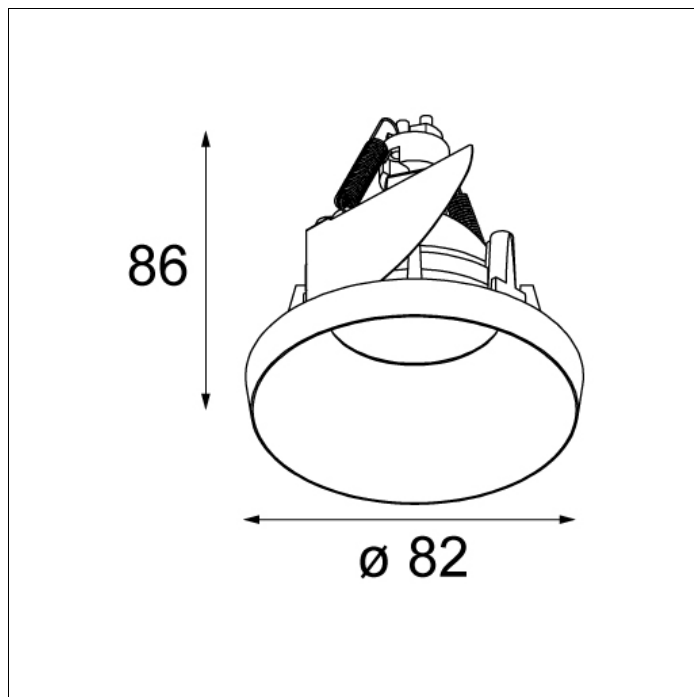

SMART KUP 82 MR16 GE

Smart kup is one of the 3 forms of the Smart family. The cone of the Smart kup ends in a fine trim. A trim particular Modular. The same subtle trim is used in several other Modular luminaires. The Smart family's styling is based on our most popular designs. In concrete terms, the luminaires consist of a source (LED or halogen) which can be combined with one of three trims to suit your requirements. The new spotlights can be combined with Smart mask, Smart surface box or surface tubed to form the perfect solution for any interior.

Art. Nr. 12480009

SPECIFICATIONS

Lamp	1x QR-CBC 51 Gu 5.3 max. 50W
Gear / Transfo	transfo not incl.
Cut-out size	ø 70 h 90
Weight	0.1kg
Min. Distance	0.5 m
Power supply	12V
IP	IP20
Glow Wire Test	960°
Source lifetime	2000 hrs
UGR	19
Remark	! can be combined with Smart mask ! can be combined with Smart surface box & tubed

black struc	12480032
white struc	12480009