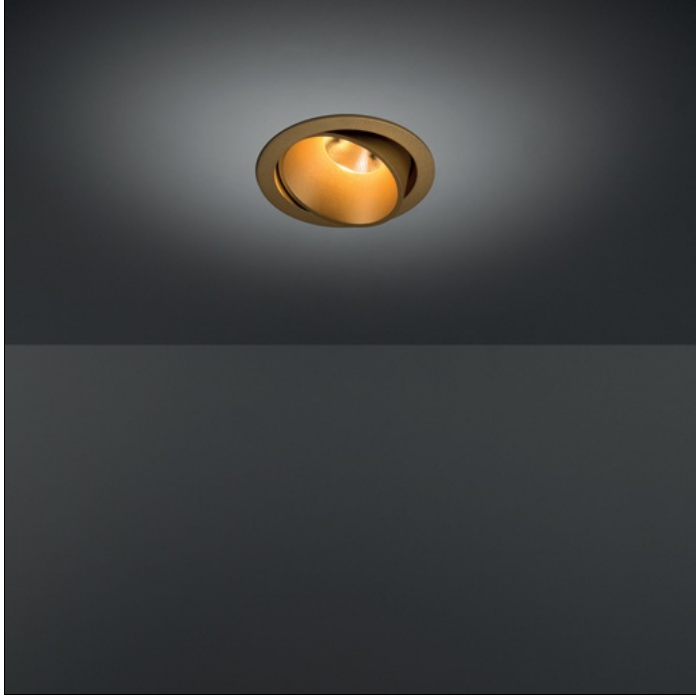

SMART KUP 115 ADJUSTABLE LED GE

Smart kup is one of the 3 forms of the Smart family. The cone of the Smart kup ends in a fine trim. A trim particular Modular. The same subtle trim is used in several other Modular luminaires. The Smart family's styling is based on our most popular designs. In concrete terms, the luminaires consist of a source (LED or halogen) which can be combined with one of three trims to suit your requirements. The new spotlights can be combined with Smart mask, Smart surface box or surface tubed to form the perfect solution for any interior.

Art. Nr. 12791009

SPECIFICATIONS

Lamp	1x LED Array	
Gear / Transfo	LED gear not incl.	
Cut-out size	ø 108 h 100	
Weight	0.434kg	
Min. Distance	0.1	
IP	IP20	
Glow Wire Test	960°	
Source lifetime	50000 hrs	
CRI	90	
Power supply	500mA	350mA
	21Vf	20Vf
Connected load	10.5W	6.9W
Lumen	812lm	590lm
Efficacy	77lm/W	86lm/W
UGR	18	17
Remark	! can be combined with Smart mask	
	! can be combined with Smart surface box	

	WARM WHITE 2700K / CRI 90+		NEUTRAL WHITE 4000K / CRI 80+		WARM WHITE 3000K / CRI 90+	
	MEDIUM 25°	FLOOD 50°	MEDIUM 25°	FLOOD 50°	MEDIUM 25°	FLOOD 50°
black struc	12791032	12791332	12791132	12791832	12791532	12791632
gold	12791046	12791346	12791146	12791846	12791546	12791646
white struc	12791009	12791309	12791109	12791809	12791509	12791609