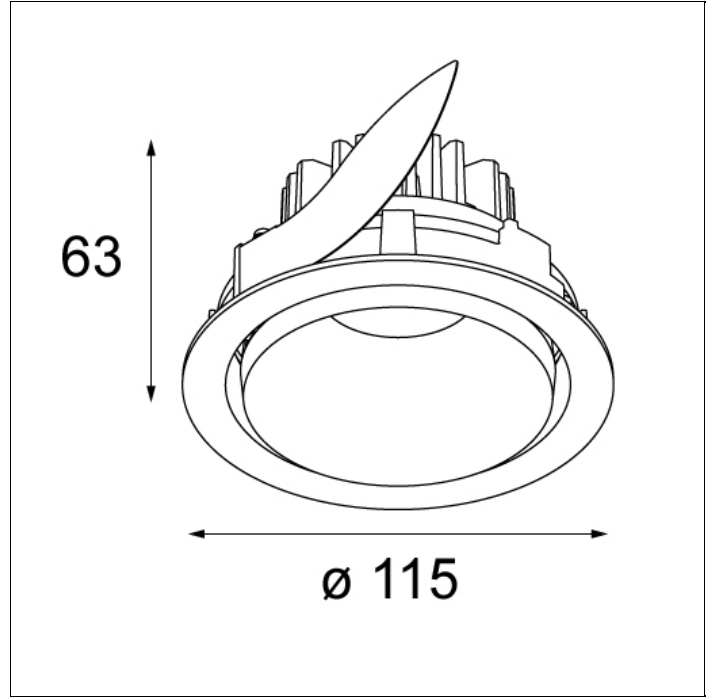

SMART KUP 115 ADJUSTABLE LED GE

Smart kup is one of the 3 forms of the Smart family. The cone of the Smart kup ends in a fine trim. A trim particular Modular. The same subtle trim is used in several other Modular luminaires. The Smart family's styling is based on our most popular designs. In concrete terms, the luminaires consist of a source (LED or halogen) which can be combined with one of three trims to suit your requirements. The new spotlights can be combined with Smart mask, Smart surface box or surface tubed to form the perfect solution for any interior.

Art. Nr. 12791009

SPECIFICATIONS

Lamp	1x LED Array	
Gear / Transfo	LED gear not incl.	
Cut-out size	ø 108 h 100	
Weight	0.434kg	
Min. Distance	0.1	
IP	IP20	
Glow Wire Test	960°	
Source lifetime	50000 hrs	
CRI	90	
Power supply	500mA	350mA
	21Vf	20Vf
Connected load	10.5W	6.9W
Lumen	812lm	590lm
Efficacy	77lm/W	86lm/W
UGR	18	17
Remark	! can be combined with Smart mask	
	! can be combined with Smart surface box	

	WARM WHITE 2700K / CRI 90+		NEUTRAL WHITE 4000K / CRI 80+		WARM WHITE 3000K / CRI 90+	
	MEDIUM 25°	FLOOD 50°	MEDIUM 25°	FLOOD 50°	MEDIUM 25°	FLOOD 50°
black struc	12791032	12791332	12791132	12791832	12791532	12791632
gold	12791046	12791346	12791146	12791846	12791546	12791646
white struc	12791009	12791309	12791109	12791809	12791509	12791609