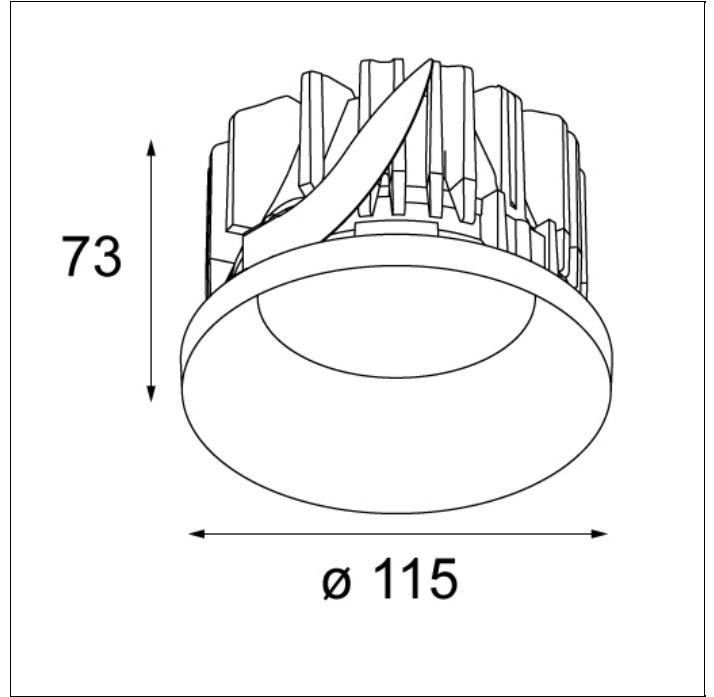

SMART KUP 115 IP54 LED GE

Smart kup is one of the 3 forms of the Smart family. The cone of the Smart kup ends in a fine trim. A trim particular Modular. The same subtle trim is used in several other Modular luminaires. The Smart family's styling is based on our most popular designs. In concrete terms, the luminaires consist of a source (LED or halogen) which can be combined with one of three trims to suit your requirements. The new spotlights can be combined with Smart mask, Smart surface box or surface tubed to form the perfect solution for any interior.

Art. Nr. 12762009

SPECIFICATIONS

Lamp	1x LED Array			
Gear / Transfo	LED gear not incl.			
Cut-out size	ø 108 h 100			
Weight	0.488kg			
Min. Distance	0.1			
IP	IP54			
Glow Wire Test	960°			
Source lifetime	50000 hrs			
CRI	90			
Power supply	350mA	500mA	700mA	900mA 1050mA
	31Vf	32Vf	34Vf	35Vf 35Vf
Connected load	11W	16.25W	23.6W	31.2W 36.75W
Lumen	1053lm	1417lm	1817lm	2111lm 2258lm
Efficacy	96lm/W	87lm/W	77lm/W	68lm/W 61lm/W
UGR	15	16	17	17 17
Remark	! can be combined with Smart mask			

	WARM WHITE 2700K / CRI 90+			NEUTRAL WHITE 4000K / CRI 90+		WARM WHITE 3000K / CRI 90+			NEUTRAL WHITE 4000K / CRI 80+
	MEDIUM 25°	SPOT 15°	FLOOD 40°	MEDIUM 25°	SPOT 15°	SPOT 15°	MEDIUM 25°	FLOOD 40°	FLOOD 40°
black struc	12762032	12762232	12762332	12762132	12762732	12762432	12762532	12762632	12762832
gold	12762046	12762246	12762346	12762146	12762746	12762446	12762546	12762646	12762846
white struc	12762009	12762209	12762309	12762109	12762709	12762409	12762509	12762609	12762809