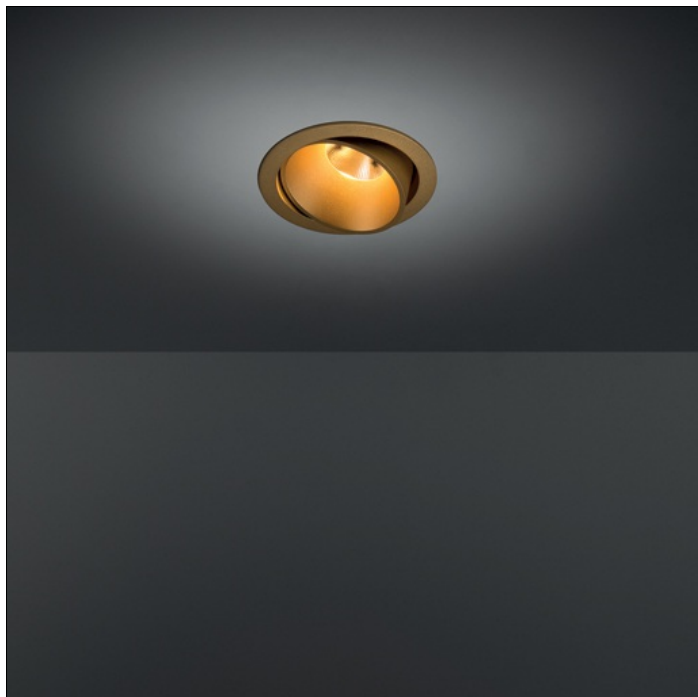

SMART KUP 115 ADJUSTABLE GU10

Smart kup is one of the 3 forms of the Smart family. The cone of the Smart kup ends in a fine trim. A trim particular Modular. The same subtle trim is used in several other Modular luminaires. The Smart family's styling is based on our most popular designs. In concrete terms, the luminaires consist of a source (LED or halogen) which can be combined with one of three trims to suit your requirements. The new spotlights can be combined with Smart mask, Smart surface box or surface tubed to form the perfe solution for any interior.

Art. Nr. 12792009

SPECIFICATIONS

Lamp	1x LED Gu10 max. 50W
Gear / Transfo	transfo/gear not required
Cut-out size	ø 108 h 130
Weight	0.41kg
Min. Distance	0.1
Power supply	230V
IP	IP20
Glow Wire Test	960°
Lumen	389 Lm
Efficacy	71 Lm/W
UGR	13
Remark	! can be combined with Smart mask ! can be combined with Smart surface box

black struc	12792032
gold	12792046
white struc	12792009