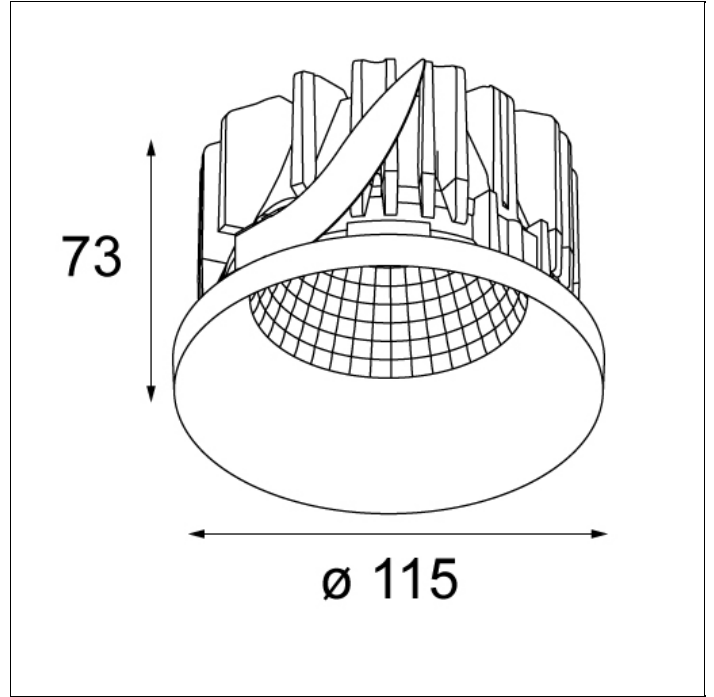

SMART KUP 115 LED GE

Smart kup is one of the 3 forms of the Smart family. The cone of the Smart kup ends in a fine trim. A trim particular Modular. The same subtle trim is used in several other Modular luminaires. The Smart family's styling is based on our most popular designs. In concrete terms, the luminaires consist of a source (LED or halogen) which can be combined with one of three trims to suit your requirements. The new spotlights can be combined with Smart mask, Smart surface box or surface tubed to form the perfect solution for any interior.

Art. Nr. 12761009

SPECIFICATIONS

Lamp	1x LED Array			
Gear / Transfo	LED gear not incl.			
Cut-out size	ø 108 h 100			
Weight	0.463kg			
Min. Distance	0.1 m			
IP	IP20			
Glow Wire Test	960°			
Source lifetime	50000 hrs			
CRI	90			
Power supply	350mA	500mA	700mA	900mA 1050mA
	31Vf	32Vf	34Vf	35Vf 35Vf
Connected load	11W	16.25W	23.6W	31.2W 36.75W
Lumen	1089lm	1466lm	1880lm	2185lm 2336lm
Efficacy	99lm/W	90lm/W	80lm/W	70lm/W 64lm/W
UGR	15	16	17	17 17
Remark	! can be combined with Smart mask			
	! can be combined with Smart surface box			

	WARM WHITE 2700K / CRI 90+			NEUTRAL WHITE 4000K / CRI 90+		WARM WHITE 3000K / CRI 90+			NEUTRAL WHITE 4000K / CRI 80+
	MEDIUM 25°	SPOT 15°	FLOOD 40°	MEDIUM 25°	SPOT 15°	SPOT 15°	MEDIUM 25°	FLOOD 40°	FLOOD 40°
black struc	12761032	12761232	12761332	12761132	12761732	12761432	12761532	12761632	12761832
gold	12761046	12761246	12761346	12761146	12761746	12761446	12761546	12761646	12761846
white struc	12761009	12761209	12761309	12761109	12761709	12761409	12761509	12761609	12761809