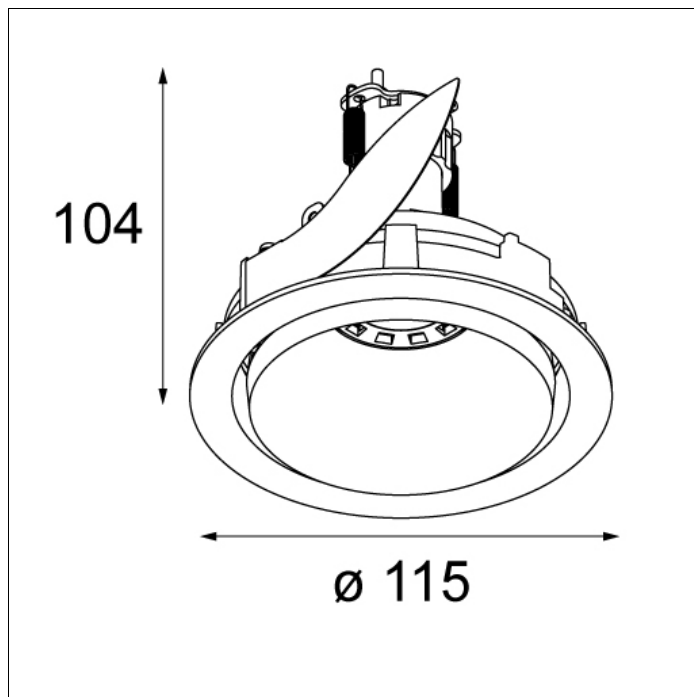

SMART KUP 115 ADJUSTABLE GU10

Smart kup is one of the 3 forms of the Smart family. The cone of the Smart kup ends in a fine trim. A trim particular Modular. The same subtle trim is used in several other Modular luminaires. The Smart family's styling is based on our most popular designs. In concrete terms, the luminaires consist of a source (LED or halogen) which can be combined with one of three trims to suit your requirements. The new spotlights can be combined with Smart mask, Smart surface box or surface tubed to form the perfe solution for any interior.

Art. Nr. 12792009

SPECIFICATIONS

Lamp	1x LED Gu10 max. 50W
Gear / Transfo	transfo/gear not required
Cut-out size	ø 108 h 130
Weight	0.41kg
Min. Distance	0.1
Power supply	230V
IP	IP20
Glow Wire Test	960°
Lumen	389 Lm
Efficacy	71 Lm/W
UGR	13
Remark	! can be combined with Smart mask ! can be combined with Smart surface box

black struc	12792032
gold	12792046
white struc	12792009