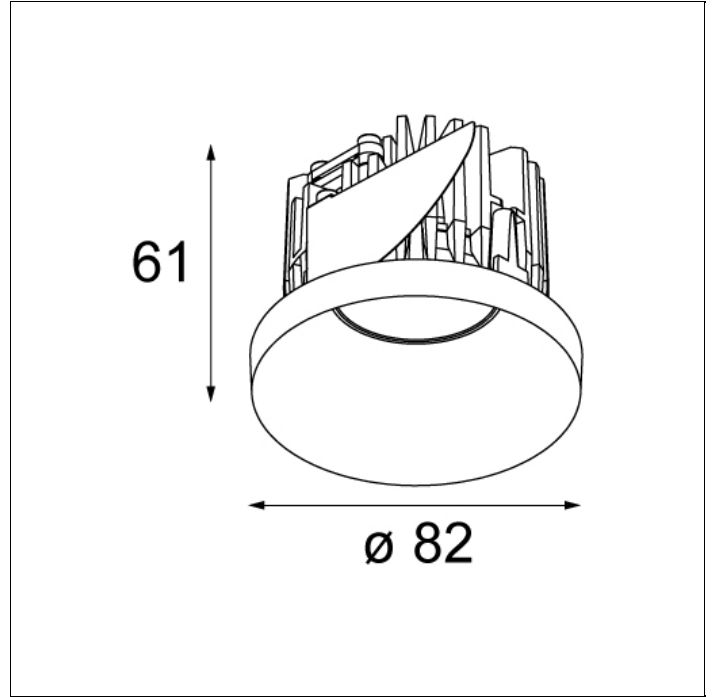

SMART KUP 82 LED GE

Smart kup is one of the 3 forms of the Smart family. The cone of the Smart kup ends in a fine trim. A trim particular Modular. The same subtle trim is used in several other Modular luminaires. The Smart family's styling is based on our most popular designs. In concrete terms, the luminaires consist of a source (LED or halogen) which can be combined with one of three trims to suit your requirements. The new spotlights can be combined with Smart mask, Smart surface box or surface tubed to form the perfect solution for any interior.

Art. Nr. 12471009

SPECIFICATIONS

Lamp	1x LED Array	
Gear / Transfo	LED gear not incl.	
Cut-out size	ø 70 h 60	
Weight	0.36kg	
Min. Distance	0.1 m	
IP	IP20	
Glow Wire Test	960°	
Source lifetime	50000 hrs	
CRI	90	
Power supply	500mA	350mA
	21Vf	20Vf
Connected load	10.5W	6.9W
Lumen	814lm	592lm
Efficacy	78lm/W	86lm/W
UGR	17	16
Remark	! can be combined with Smart mask ! can be combined with Smart surface box & tubed	

	WARM WHITE 2700K / CRI 90+		NEUTRAL WHITE 4000K / CRI 80+		WARM WHITE 3000K / CRI 90+	
	MEDIUM 25°	FLOOD 50°	MEDIUM 25°	FLOOD 50°	MEDIUM 25°	FLOOD 50°
black struc	12471032	12471232	12471132	12471332	12471432	12471532
gold	12471046	12471246	12471146	12471346	12471446	12471546
white struc	12471009	12471209	12471109	12471309	12471409	12471509