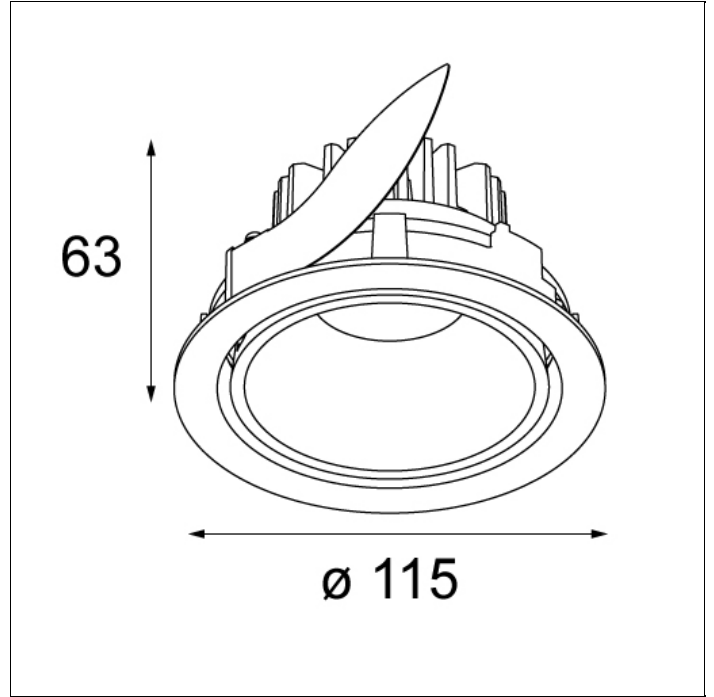

SMART LOTIS 115 ADJUSTABLE LED GE

Smart lotis is the best known fixture within the Smart family. The deeply recessed cone which holds the light source inspired the designers to create a very versatile spot to be combined with multiple accessories. This family's styling is based on our most popular designs. Concretely this means that the luminaires consist of a module (LED or halogen) which can be combined with one of three trims to suit your needs. The new spotlights can be combined with Smart mask, Smart surface box or Smart surface tubed to form the perfect solution for any interior. Choose a white, black or gold finishing. Also available in different sizes, fix and adjustable, IP version, ...

Art. Nr. 12781009

SPECIFICATIONS

Lamp	1x LED Array	
Gear / Transfo	LED gear not incl.	
Cut-out size	ø 108 h 100	
Weight	0.431kg	
Min. Distance	0.1	
IP	IP20	
Glow Wire Test	960°	
Source lifetime	50000 hrs	
CRI	90	
Power supply	500mA	350mA
	21Vf	20Vf
Connected load	10.5W	6.9W
Lumen	812lm	590lm
Efficacy	77lm/W	86lm/W
UGR	18	17
Remark	! can be combined with Smart mask ! can be combined with Smart surface box	

This label is available in other languages:
<http://supermodular.com/assets/TYPE2.pdf>

	WARM WHITE 2700K / CRI 90+		NEUTRAL WHITE 4000K / CRI 80+		WARM WHITE 3000K / CRI 90+	
	MEDIUM 25°	FLOOD 50°	MEDIUM 25°	FLOOD 50°	MEDIUM 25°	FLOOD 50°
black struc	12781032	12781332	12781132	12781832	12781532	12781632
gold	12781046	12781346	12781146	12781846	12781546	12781646
white struc	12781009	12781309	12781109	12781809	12781509	12781609