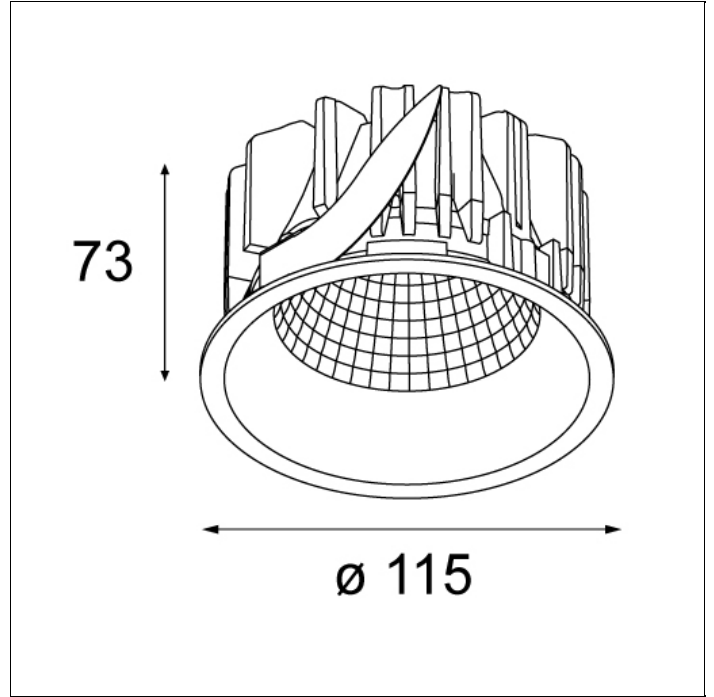

SMART LOTIS 115 LED GE

Smart lotis is the best known fixture within the Smart family. The deeply recessed cone which holds the light source inspired the designers to create a very versatile spot to be combined with multiple accessories. This family's styling is based on our most popular designs. Concretely this means that the luminaires consist of a module (LED or halogen) which can be combined with one of three trims to suit your needs. The new spotlights can be combined with Smart mask, Smart surface box or Smart surface tubed to form the perfect solution for any interior. Choose a white, black or gold finishing. Also available in different sizes, fix and adjustable, IP version, ...

Art. Nr. 12751009

SPECIFICATIONS

Lamp	1x LED Array				
Gear / Transfo	LED gear not incl.				
Cut-out size	ø 108 h 100				
Weight	0.455kg				
Min. Distance	0.1				
IP	IP20				
Glow Wire Test	960°				
Source lifetime	50000 hrs				
CRI	90				
Power supply	350mA	500mA	700mA	900mA	1050mA
	31Vf	32Vf	34Vf	35Vf	35Vf
Connected load	11W	16.25W	23.6W	31.2W	36.75W
Lumen	1089lm	1466lm	1880lm	2185lm	2336lm
Efficacy	99lm/W	90lm/W	80lm/W	70lm/W	64lm/W
UGR	15	16	17	18	18
Remark	! can be combined with Smart mask ! can be combined with Smart surface box				

	WARM WHITE 2700K / CRI 90+			NEUTRAL WHITE 4000K / CRI 90+			WARM WHITE 3000K / CRI 90+		
	MEDIUM 25°	SPOT 15°	FLOOD 40°	MEDIUM 25°	SPOT 15°	FLOOD 40°	SPOT 15°	MEDIUM 25°	FLOOD 40°
black struc	12751032	12751232	12751332	12751132	12751732	12751832	12751432	12751532	12751632
gold	12751046	12751246	12751346	12751146	12751746	12751846	12751446	12751546	12751646
white struc	12751009	12751209	12751309	12751109	12751709	12751809	12751409	12751509	12751609

This label is available in other languages:
<http://supermodular.com/assets/TYPE2.pdf>