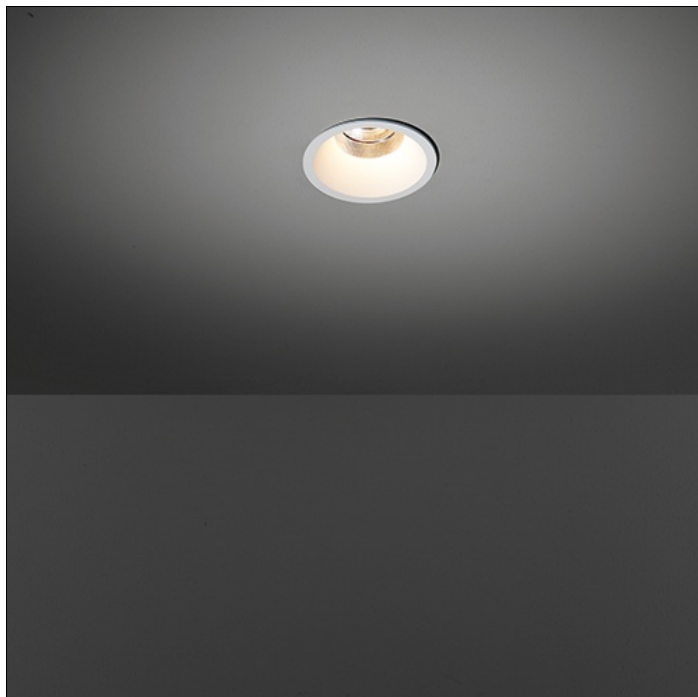

## SMART LOTIS 82 LED GE

Smart lotis is the best known fixture within the Smart family. The deeply recessed cone which holds the light source inspired the designers to create a very versatile spot to be combined with multiple accessories. This family's styling is based on our most popular designs. Concretely this means that the luminaires consist of a module (LED or halogen) which can be combined with one of three trims to suit your needs. The new spotlights can be combined with Smart mask, Smart surface box or Smart surface tubed to form the perfect solution for any interior. Choose a white, black or gold finishing. Also available in different sizes, fix and adjustable, IP version, ...

## SPECIFICATIONS

Lamp	1x LED Array	
Gear / Transfo	LED gear not incl.	
Cut-out size	ø 70 h 60	
Weight	0.36kg	
Min. Distance	0.1 m	
IP	IP20	
Glow Wire Test	960°	
Source lifetime	50000 hrs	
CRI	90	
Power supply	<b>500mA</b>	350mA
	<b>21Vf</b>	20Vf
Connected load	<b>10.5W</b>	6.9W
Lumen	<b>814lm</b>	592lm
Efficacy	<b>78lm/W</b>	86lm/W
UGR	<b>17</b>	16
Remark	! can be combined with Smart mask ! can be combined with Smart surface box & tubed	

## SMART LOTIS 82 GU10

Smart lotis is the best known fixture within the Smart family. The deeply recessed cone which holds the light source inspired the designers to create a very versatile spot to be combined with multiple accessories. This family's styling is based on our most popular designs. Concretely this means that the luminaires consist of a module (LED or halogen) which can be combined with one of three trims to suit your needs. The new spotlights can be combined with Smart mask, Smart surface box or Smart surface tubed to form the perfect solution for any interior. Choose a white, black or gold finishing. Also available in different sizes, fix and adjustable, IP version, ...