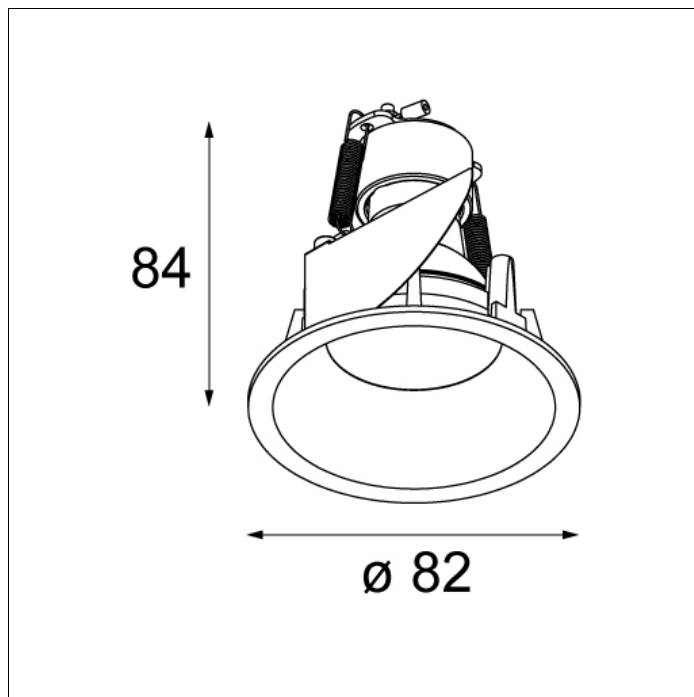

SMART LOTIS 82 GU10

Smart lotis is the best known fixture within the Smart family. The deeply recessed cone which holds the light source inspired the designers to create a very versatile spot to be combined with multiple accessories. This family's styling is based on our most popular designs. Concretely this means that the luminaires consist of a module (LED or halogen) which can be combined with one of three trims to suit your needs. The new spotlights can be combined with Smart mask, Smart surface box or Smart surface tubed to form the perfect solution for any interior. Choose a white, black or gold finishing. Also available in different sizes, fix and adjustable, IP version, ...

Art. Nr. 12450109

SPECIFICATIONS

Lamp	1x QPAR 16 Gu10 max. 50W
Gear / Transfo	transfo/gear not required
Cut-out size	ø 70 h 110
Weight	0.2kg
Min. Distance	0.5 m
Power supply	230V
IP	IP20
Glow Wire Test	960°
Source lifetime	2000 hrs
Lumen	389 Lm
Efficacy	71 Lm/W
UGR	15
Remark	! can be combined with Smart mask ! can be combined with Smart surface box & tubed

This label is available in other languages:
<http://supermodular.com/assets/TYPE3.pdf>

black struc	12450132
gold	12450146
white struc	12450109