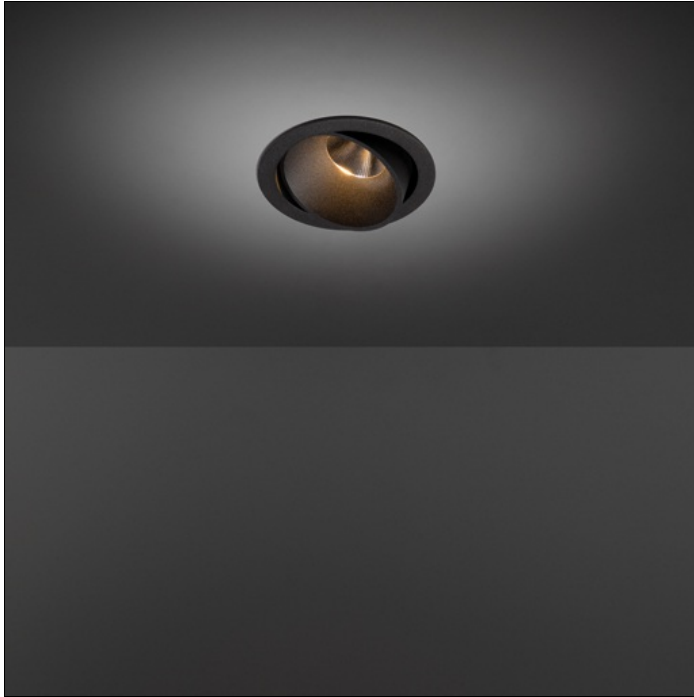

SMART LOTIS 115 ADJUSTABLE LED GE

Smart lotis is the best known fixture within the Smart family. The deeply recessed cone which holds the light source inspired the designers to create a very versatile spot to be combined with multiple accessories. This family's styling is based on our most popular designs. Concretely this means that the luminaires consist of a module (LED or halogen) which can be combined with one of three trims to suit your needs. The new spotlights can be combined with Smart mask, Smart surface box or Smart surface tubed to form the perfect solution for any interior. Choose a white, black or gold finishing. Also available in different sizes, fix and adjustable, IP version, ...

Art. Nr. 12781009

SPECIFICATIONS

Lamp	1x LED Array	
Gear / Transfo	LED gear not incl.	
Cut-out size	ø 108 h 100	
Weight	0.431kg	
Min. Distance	0.1	
IP	IP20	
Glow Wire Test	960°	
Source lifetime	50000 hrs	
CRI	90	
Power supply	500mA	350mA
	21Vf	20Vf
Connected load	10.5W	6.9W
Lumen	812lm	590lm
Efficacy	77lm/W	86lm/W
UGR	18	17
Remark	! can be combined with Smart mask ! can be combined with Smart surface box	

This label is available in other languages:
<http://supermodular.com/assets/TYPE2.pdf>

	WARM WHITE 2700K / CRI 90+		NEUTRAL WHITE 4000K / CRI 80+		WARM WHITE 3000K / CRI 90+	
	MEDIUM 25°	FLOOD 50°	MEDIUM 25°	FLOOD 50°	MEDIUM 25°	FLOOD 50°
black struc	12781032	12781332	12781132	12781832	12781532	12781632
gold	12781046	12781346	12781146	12781846	12781546	12781646
white struc	12781009	12781309	12781109	12781809	12781509	12781609