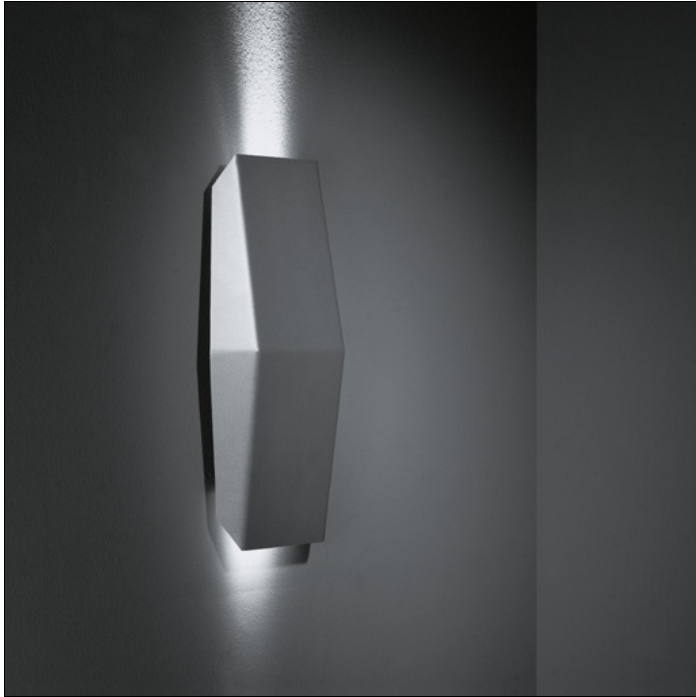

ARMOR IP67 LED <250LM GI

Among other things, stealth bombers use a special geometrical design to remain hidden on the radar. This served as inspiration for A(r)mor's sleek design. The low-level garden fitting seemingly skims your (garden) path, terrace or facade with its wide LED beam. Available in a single version (uplighter or downlighter) or as A(r)mor Double (uplighter and downlighter). Designed by Rotorgroup. Awarded a Henry van de Velde Label in 2007.

Art. Nr. 11170819

SPECIFICATIONS

Lamp	3x high power LED 1W
Gear / Transfo	gear incl., electronic
Weight	2.8kg
Min. Distance	0.1 m
Power supply	230V
IP	IP67
Glow Wire Test	960°

	ICE WHITE 5500K / CRI +	WARM WHITE 2700K / CRI +
alu struc	11170419	11170819
black struc	11170432	11170832
khaki	11170422	11170822

}

L

E

D

The lamps cannot be changed in the luminaire.

874/2012

A(R)MOR DOUBLE IP67 LED GI

Among other things, stealth bombers use a special geometrical design to remain invisible on the radar. This served as inspiration for A(r)mor's sleek design. The low-level garden fixture seemingly lightens your (garden) path, terrace or facade with its wide LED beam. Available in a single version (uplighter or downlighter) or as A(r)mor double (uplighter and downlighter). Designed by Rotorgroup. Awarded a Henry van de Velde Label in 2007.

Art. Nr. 11170919

SPECIFICATIONS

Lamp	6x high power LED 1W
Gear / Transfo	
Weight	3.3kg
Min. Distance	0.1 m
Power supply	230V
IP	
Glow Wire Test	960°

This label is available in other languages: <http://supermodular.com/assets/TYPE2.pdf>