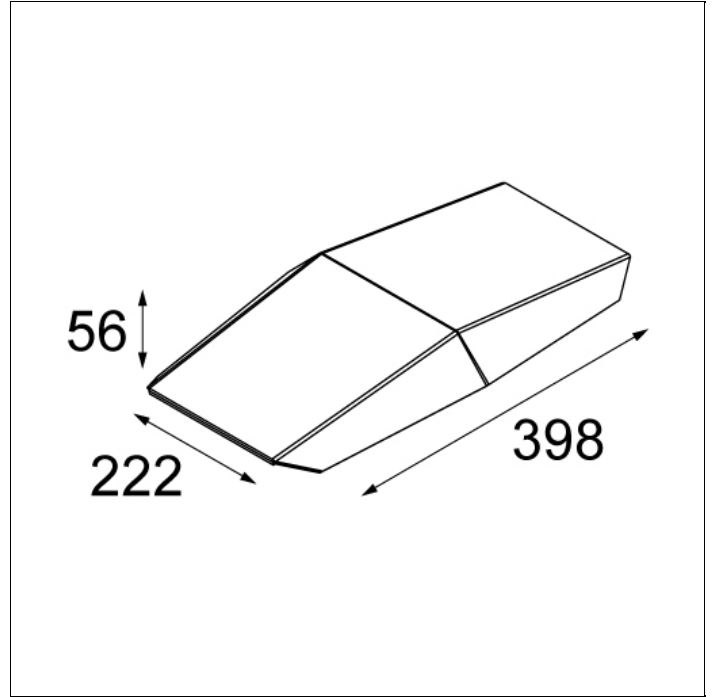

A(R)MOR DOUBLE IP67 LED GI

Among other things, stealth bombers use a special geometrical design to remain invisible on the radar. This served as inspiration for A(r)mor's sleek design. The low-level garden fixture seemingly lightens your (garden) path, terrace or facade with its wide LED beam. Available in a single version (uplighter or downlighter) or as A(r)mor double (uplighter and downlighter). Designed by Rotorgroup. Awarded a Henry van de Velde Label in 2007.

Art. Nr. 11170919

SPECIFICATIONS

Lamp	6x high power LED 1W
Gear / Transfo	
Weight	3.3kg
Min. Distance	0.1 m
Power supply	230V
IP	
Glow Wire Test	960°

This label is available in other languages: <http://supermodular.com/assets/TYPE2.pdf>

A++
A+
A
B
C
D
E

LED

The lamps cannot be changed in the luminaire.

874/2012

	ICE WHITE 5500K / CRI +	WARM WHITE 2700K / CRI +
alu struc	11170719	11170919
black struc	11170732	11170932
khaki	11170722	11170922