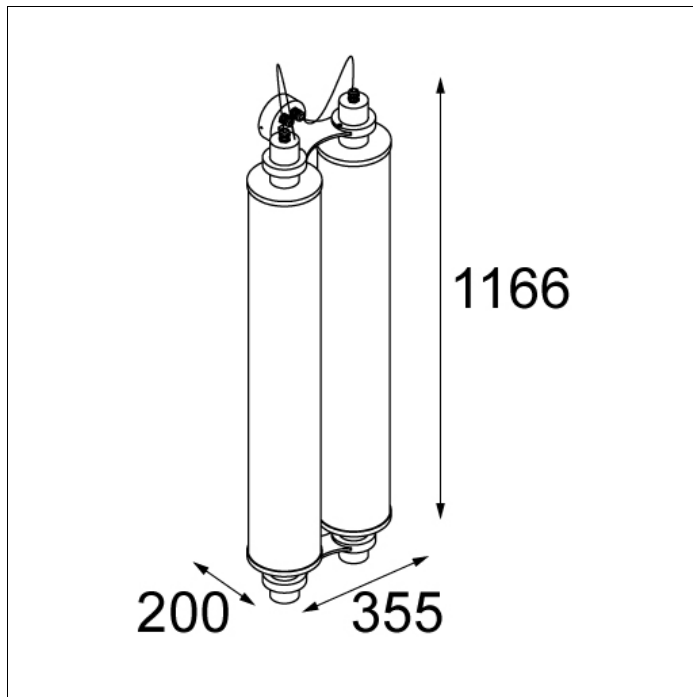

FUSER DOUBLE IP54 4X 21W GI

This impressive luminaire will both attract your attention and highlight the outdoor. Fuser is at best wall mounted to safeguard your entrance or your outdoor spaces. Its industrial look blends in perfectly with all kinds of architecture. Fuser contains fluorescent lamps and a diffuser to soften the light.

Art. Nr. 11100911

SPECIFICATIONS

Lamp	4x T16 G5 21W
Gear / Transfo	
Weight	10.8kg
Min. Distance	0.5 m
Power supply	230V
IP	
Glow Wire Test	960°
Remark	! contains Fuser double kit and 2x Fuser alone 2x 21W ! interior and exterior use

This label is available in other languages:
<http://supermodular.com/assets/TYPE4.pdf>

dark grey	11100911
white struc	11101911