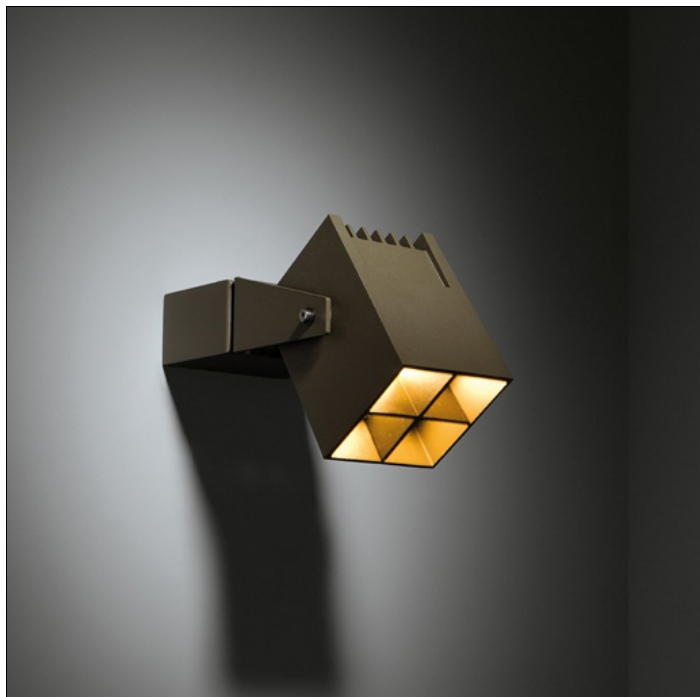

## JULIEN SQUARE IP54 LED GE

Every garden has a feature that deserves to be in the spotlight. So why not rely on glamorous lighting to do so? Julien is perfect for the task at hand with an IP rate of 54, its adjustability in length and the inclination of its head. Julien with a ground stake is suited for softer grounds and Julien foot, with its fixed mounting plate can be mounted on a wall or hard surfaces.

Art. Nr. 10732108

### SPECIFICATIONS

Lamp	1x high power LED 3.5W
Gear / Transfo	
Weight	2.5kg
Min. Distance	0.1 m
Power supply	350mA
IP	
Glow Wire Test	960°
Source lifetime	22000 hrs
CRI	85
Lumen	54 Lm
Efficacy	15 Lm/W
UGR	15

## JULIEN SQUARE FOOT IP54 LED GI

Every garden has a feature that deserves to be in the spotlight. So why not rely on glamorous lighting to do so? Julien is perfect for the task at hand with an IP rate of 54, its adjustability in length and the inclination of its head. Julien with a ground stake is suited for softer grounds and Julien foot, with its fixed mounting plate can be mounted on a wall or hard surfaces.