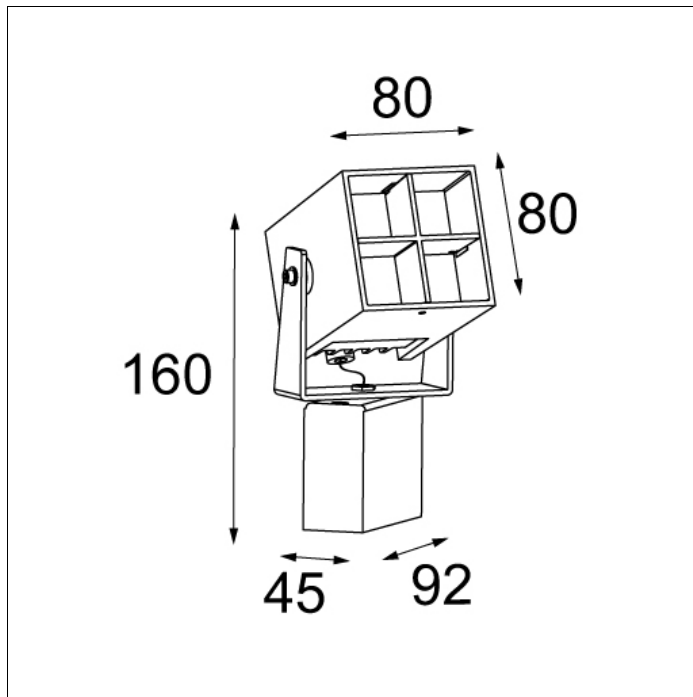

JULIEN SQUARE FOOT IP54 LED GI

Every garden has a feature that deserves to be in the spotlight. So why not rely on glamorous lighting to do so? Julien is perfect for the task at hand with an IP rate of 54, its adjustability in length and the inclination of its head. Julien with a ground stake is suited for softer grounds and Julien foot, with its fixed mounting plate can be mounted on a wall or hard surfaces.

Art. Nr. 10732008

SPECIFICATIONS

Lamp	1x high power LED 3.5W
Gear / Transfo	
Weight	1.3kg
Min. Distance	0.1 m
Power supply	230V
IP	
Glow Wire Test	960°
Source lifetime	22000 hrs
CRI	85
Lumen	54 Lm
Efficacy	9 Lm/W
UGR	15

	WARM WHITE 2700K / CRI 85+
	WIDE FLOOD 70°
black struc	10732008
khaki	10732022

This label is available in other languages:
<http://supermodular.com/assets/TYPE2.pdf>