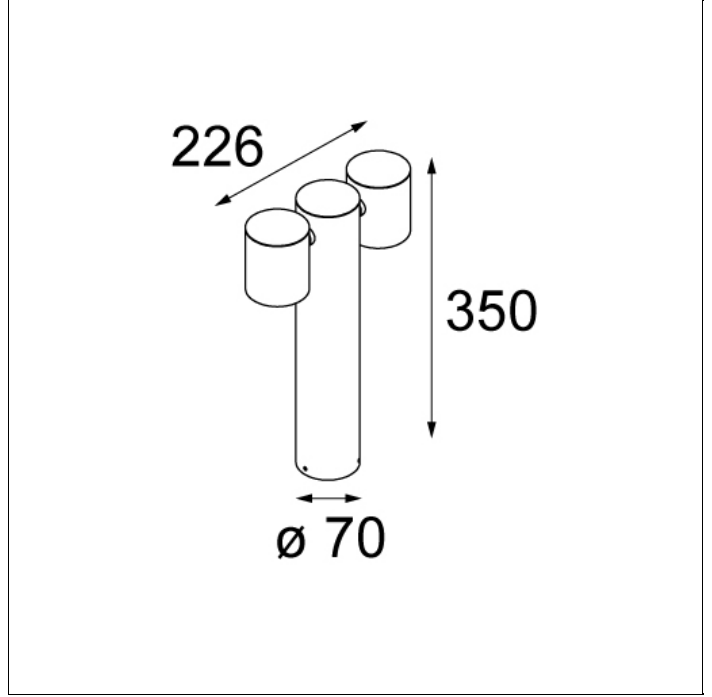

LOWIEZE LOW IP54 2X LED GI

Lowie and Lowieze are the noble members of a highly versatile outdoor family. Together, they will turn your garden into a theatrical spectacle, like light binoculars. Lowieze (on a stand) and its little sibling Lowie (for wall mounting) are perfect examples of form blending with function. The cylindrical bulb housings can rotate fully around the body, which is also a cylinder, and can therefore be used as uplighters or downlighters independently of each other. Available with one or two bulb housings.

Art. Nr. 12671208

SPECIFICATIONS

Lamp	2x high power LED 3.5W
Gear / Transfo	LED gear incl.
Weight	1.9kg
Min. Distance	0.1 m
Power supply	230V
IP	IP54
Glow Wire Test	960°
Source lifetime	22000 hrs
CRI	85
Lumen	273 Lm
Efficacy	27 Lm/W
UGR	21

MODULAR
LIGHTING INSTRUMENTS

This luminaire contains built-in LED lamps.

A++
A+
A
B
C
D
E

LED

The lamps cannot be changed in the luminaire.

874/2012

	WARM WHITE 2700K / CRI 85+
	SUPER WIDE FLOOD 95°
black struc	12671208

Modular reserves the right to alter material, dimensions and characteristics without prior notice. Lighting technology changes rapidly. Latest datasheet and documentation available on www.supermodular.com.