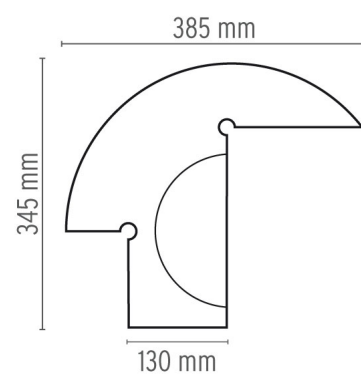

ELECTRICAL

Emergency	Without
Switching	ON/OFF switch on cord
Voltage (V)	230

PHYSICAL

Supply	Power cord
Cord length(mm)	2200
Construction material	Marble
Weight (kg)	7.5

Biagio

designed by Tobia Scarpa

Table lamp providing direct light

● F0700000 White marble

DIMENSIONS

CERTIFICATIONS

Biagio . Lamps

70W E27 HSGS

Lamp Watt:
70 W

Lamp category:
Halogen mains

Socket:
E27

Lamp type:
HSGS

Biagio

designed by Tobia Scarpa

Table lamp providing direct light

● F0700000 White marble

DIMENSIONS

CERTIFICATIONS