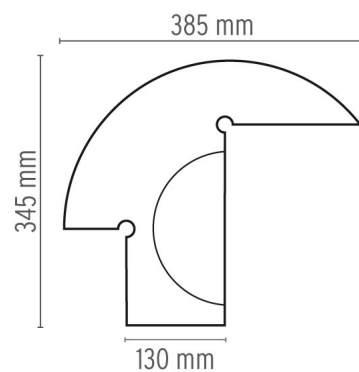

FLOS

BIAGIO

Mounting	Table
Lamps description	1 x 70W E27 HSGS
Environment	Indoor
Finish	White marble
Technical description	Table lamp providing direct light. Lamp body carved from a single block of Carrara marble.

ELECTRICAL

Emergency	Without
Switching	ON/OFF switch on cord
Voltage (V)	230

PHYSICAL

Supply	Power cord
Cord length(mm)	2200
Construction material	Marble
Weight (kg)	7.5

Biagio

designed by Tobia Scarpa

Table lamp providing direct light

● F0700000 White marble

DIMENSIONS

CERTIFICATIONS

Biagio . Lamps

70W E27 HSGS

Lamp Watt:
70 W

Lamp category:
Halogen mains

Socket:
E27