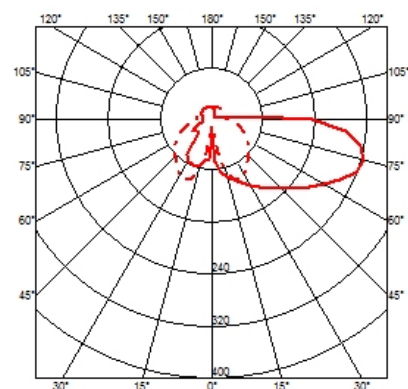

FLOS

BIAGIO

Mounting	Table
Lamps description	1 x 70W E27 HSGS
Environment	Indoor
Finish	White marble
Technical description	Table lamp providing direct light. Lamp body carved from a single block of Carrara marble.

ELECTRICAL

Emergency	Without
Switching	ON/OFF switch on cord
Voltage (V)	230

PHYSICAL

Supply	Power cord
Cord length(mm)	2200
Construction material	Marble
Weight (kg)	7.5

Biagio

designed by Tobia Scarpa

Table lamp providing direct light

● F0700000 White marble

DIMENSIONS

CERTIFICATIONS

Biagio . Lamps

70W E27 HSGS

Lamp Watt:
70 W

Lamp category:
Halogen mains

Socket:
E27