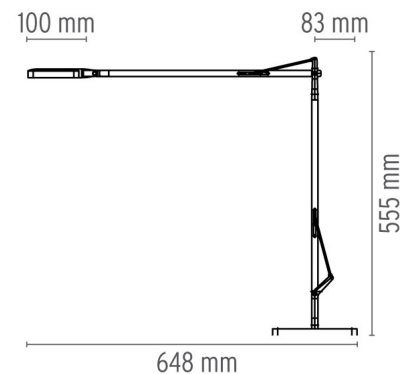

## KELVIN LED BASE

<b>Mounting</b>	Base
<b>Lamps description</b>	30 TOP LED 3000K 325 lm total - CRI 95 7,5W
<b>Environment</b>	Indoor
<b>Finish</b>	Anthracite, White, Chrome, Black
<b>Design awards</b>	Red Dot Design Award 2011, Good Design Award 2011
<b>Technical description</b>	Adjustable table lamp providing direct lighting, with double pantograph arm and adjustable head. Fused aluminum alloy body. Die-cast aluminum outer head, with injection-molded methacrylate diffuser. BASE external cover in ABS. Extruded aluminum alloy square tube (12x12mm) structure, machined mechanically, so that it houses a stainless steel load-compensation spring and injection-molded acetal resin sliding blocks. 3 mm diameter wire outer tie rods. Available in white, anthracite, black or chrome finishes. The ON/OFF switch is electronic with optical mechanism located in the head. Two possibilities to choose: - PERSONAL MODE (orange switch) Dimm the light intensity you like. - GREEN MODE (green switch) Now Kelvin LED becomes Green, saving even more energy thanks to his automatic compensation of the ambience light.

## PHYSICAL

<b>Supply</b>	Power cord
<b>Cord length(mm)</b>	1800
<b>Construction material</b>	Aluminum
<b>Weight (kg)</b>	4.85

## DIMENSIONS

### DIMENSIONS