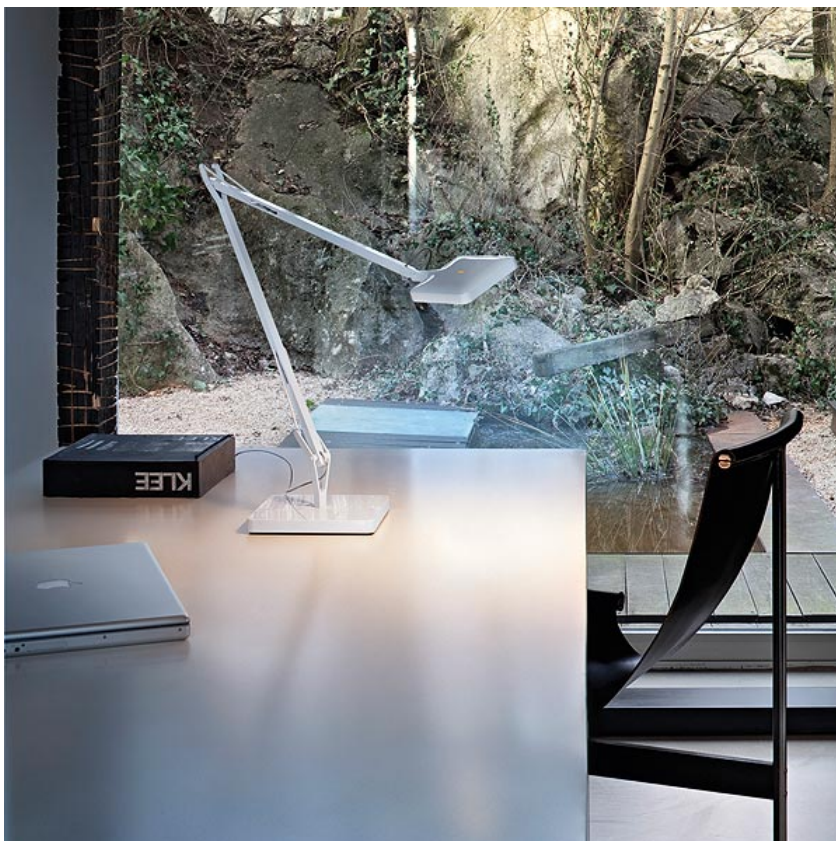

## KELVIN LED BASE

<b>Mounting</b>	Base
<b>Lamps description</b>	30 TOP LED 3000K 325 lm total - CRI 95 7,5W
<b>Environment</b>	Indoor
<b>Finish</b>	Anthracite, White, Chrome, Black
<b>Design awards</b>	Red Dot Design Award 2011, Good Design Award 2011
<b>Technical description</b>	Adjustable table lamp providing direct lighting, with double pantograph arm and adjustable head. Fused aluminum alloy body. Die-cast aluminum outer head, with injection-molded methacrylate diffuser. BASE external cover in ABS. Extruded aluminum alloy square tube (12x12mm) structure, machined mechanically, so that it houses a stainless steel load-compensation spring and injection-molded acetal resin sliding blocks. 3 mm diameter wire outer tie rods. Available in white, anthracite, black or chrome finishes. The ON/OFF switch is electronic with optical mechanism located in the head. Two possibilities to choose: - PERSONAL MODE (orange switch) Dimm the light intensity you like. - GREEN MODE (green switch) Now Kelvin LED becomes Green, saving even more energy thanks to his automatic compensation of the ambience light.

## Kelvin LED Base

designed by Antonio Citterio with Toan Nguyen

Adjustable table lamp providing direct lighting

- F3311030 Shiny black
- F3311009 Shiny white
- F3311033 Anthracite
- F3311057 Chrome