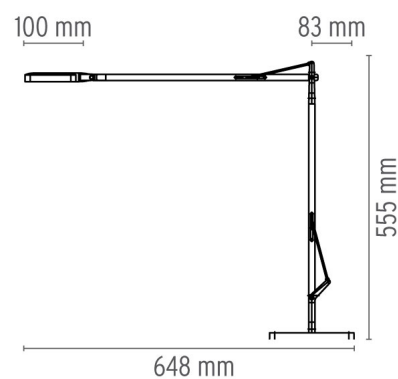

## PHYSICAL

<b>Supply</b>	Power cord
<b>Cord length(mm)</b>	1800
<b>Construction material</b>	Aluminum
<b>Weight (kg)</b>	4.85

## DIMENSIONS

### TOP LED 1W Special Base

**Lamp Watt:**  
1 W

**Lamp category:**  
LED

**Socket:**  
Special base

**Lamp type:**  
LED

### DIMENSIONS