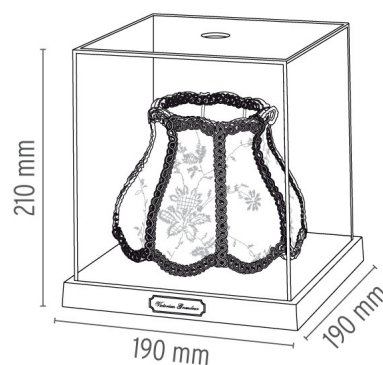

## MINITECA VICTORIAN GRANDEUR

<b>Mounting</b>	Table
<b>Lamps description</b>	1 x MAX 33W G9 HSGS
<b>Environment</b>	Indoor
<b>Finish</b>	Methacrylate case
<b>Technical description</b>	Table light with diffused light. Base in injection-moulded ABS in semi-gloss white. Teca in extra-clear methacrylate with edges cut at 45° and UV glued. Front plate in stainless steel with the name of the represented style etched by laser. ON/OFF Switch on power cord.

### DIMENSIONS

### HSGS 33W G9

**Lamp Watt:**  
33 W

**Lamp category:**  
Halogen low voltage

**Socket:**  
G9

**Lamp type:**  
HSGS