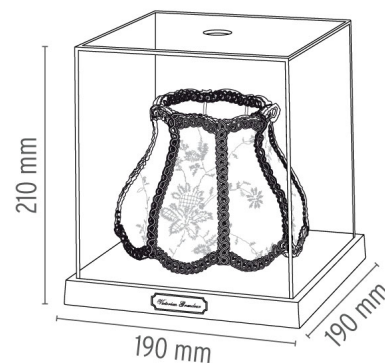

## MINITECA VICTORIAN GRANDEUR

<b>Mounting</b>	Table
<b>Lamps description</b>	1 x MAX 33W G9 HSGS
<b>Environment</b>	Indoor
<b>Finish</b>	Methacrylate case
<b>Technical description</b>	Table light with diffused light. Base in injection-moulded ABS in semi-gloss white. Teca in extra-clear methacrylate with edges cut at 45° and UV glued. Front plate in stainless steel with the name of the represented style etched by laser. ON/OFF Switch on power cord.

### DIMENSIONS