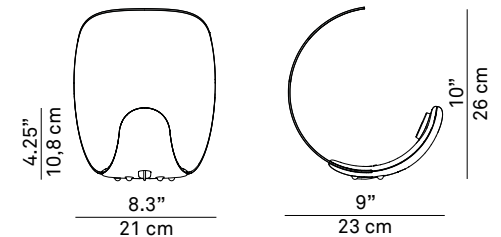

CURL

design Sebastian Bergne

**LUCE
PLAN**

Type: Table
Lamps: LED 8W CRI >90, dimming switch from 10 to 100% beam angle 110°*
Product use: Indoor
Materials: body in die-cast aluminium, reflector in opaque technopolymer injection molded
Colors: White/White with structure finishes mirror

Description: Curl, in a form of concise originality, expresses complex design thinking in which function is balanced with interaction and play. Curl contains a special LED module that permits variation of the temperature of white light, from 2400 to 3500 Kelvin, thanks to simple rotation of the diffuser. The switch at the center of the base also has a dimmer function.

Insulation class:

Reference code: 1D7600000003 white
1D7600000018 mirror

*The LED lamps cannot be changed in the luminaire

D76

D76