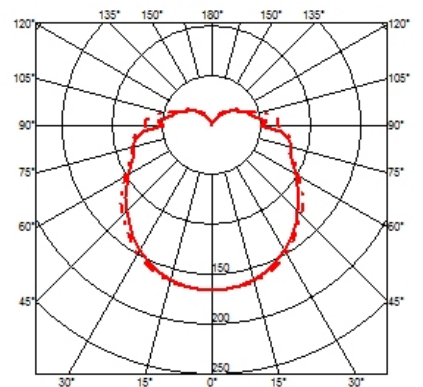

FLOS

ARIETTE 2

Mounting	Ceiling and wall
Lamps description	4 x MAX 40W E27 HSGSA
Environment	Indoor
Technical description	Wall or ceiling-mounted lamp providing diffused light. Synthetic fabric diffuser. 30% fiberglass reinforced polyamide ceiling/wall fitting.

 F0500009 Fabric

DIMENSIONS

CERTIFICATIONS

Ariette 2 . Lamps

40W E27 HSGSA

Lamp Watt:
40 W

Lamp category:
Incandescent

Socket:
E27