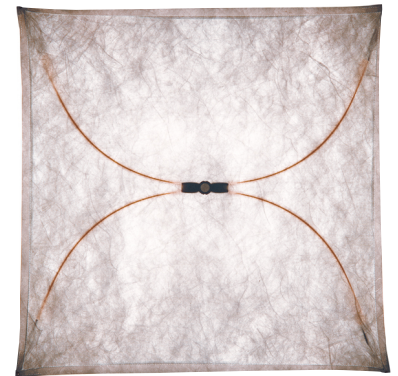

FLOS

ARIETTE 3

Mounting	Ceiling and wall
Lamps description	4 x MAX 40W E27 HSGSA
Environment	Indoor
Technical description	Wall or ceiling-mounted lamp providing diffused light. Synthetic fabric diffuser. 30% fiberglass reinforced polyamide ceiling/wall fitting.

ELECTRICAL

Emergency	Without
Voltage (V)	220/240

PHYSICAL

Supply	Terminal block
Construction material	Fabric
Weight (kg)	1.1

Ariette 3

designed by Tobia Scarpa

Wall or ceiling-mounted lamp providing diffused light

Lamp type:
HSGSA

Ariette 3

designed by Tobia Scarpa

Wall or ceiling-mounted lamp
providing diffused light

 F0600009 Fabric

DIMENSIONS

CERTIFICATIONS

IP
20