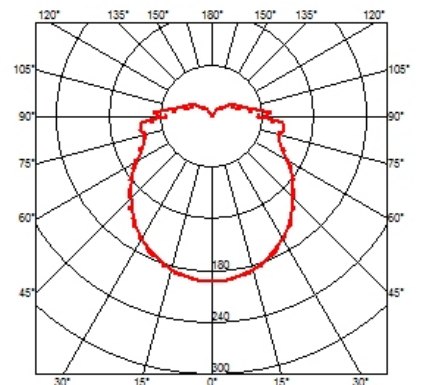

CERTIFICATIONS