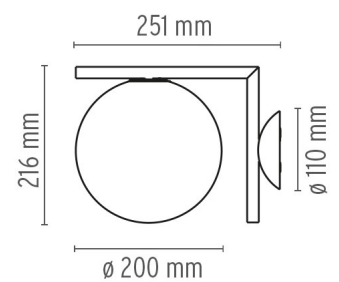

FLOS

IC C/W I

Mounting	Ceiling and wall
Lamps description	1 x 60W E14 HSGS
Environment	Indoor
Finish	Brushed brass, Chrome
Technical description	Wall-ceiling lamp providing diffused light. Frame in brass, brushed and transparent varnished or chrome steel. Blown glass opal diffuser.

ELECTRICAL

Emergency	Without
------------------	---------

PHYSICAL

Construction material	Blown glass, Brass, Steel
Weight (kg)	2.0

IC C/W I

designed by Michael Anastassiades

Wall-ceiling lamp providing diffused light.

 F3178057	Chrome
 F3178059	Brushed brass

DIMENSIONS

CERTIFICATIONS

IC C/W I . Lamps

HSGS 60W E14

Lamp Watt:
60 W

Lamp category:
Halogen mains

Socket:
E14

Lamp type:
HSGS

IC C/W I

designed by Michael Anastassiades

Wall-ceiling lamp providing diffused light.

 F3178057 Chrome

 F3178059 Brushed brass

DIMENSIONS

CERTIFICATIONS