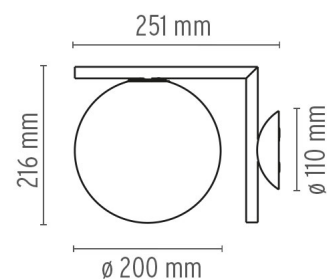

FLOS

IC C/W I

Mounting	Ceiling and wall
Lamps description	1 x 60W E14 HSGS
Environment	Indoor
Finish	Brushed brass, Chrome
Technical description	Wall-ceiling lamp providing diffused light. Frame in brass, brushed and transparent varnished or chrome steel. Blown glass opal diffuser.

ELECTRICAL

Emergency	Without
------------------	---------

PHYSICAL

Construction material	Blown glass, Brass, Steel
Weight (kg)	2.0

IC C/W I

designed by Michael Anastassiades

Wall-ceiling lamp providing diffused light.

 F3178057	Chrome
 F3178059	Brushed brass

DIMENSIONS

CERTIFICATIONS

IC C/W I . Lamps

HSGS 60W E14

Lamp Watt:
60 W

Lamp category:
Halogen mains

Socket:
E14