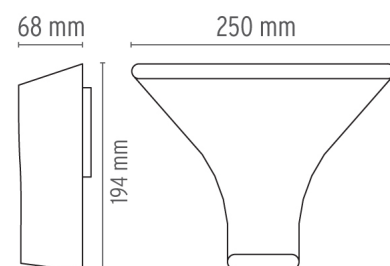

DIMENSIONS