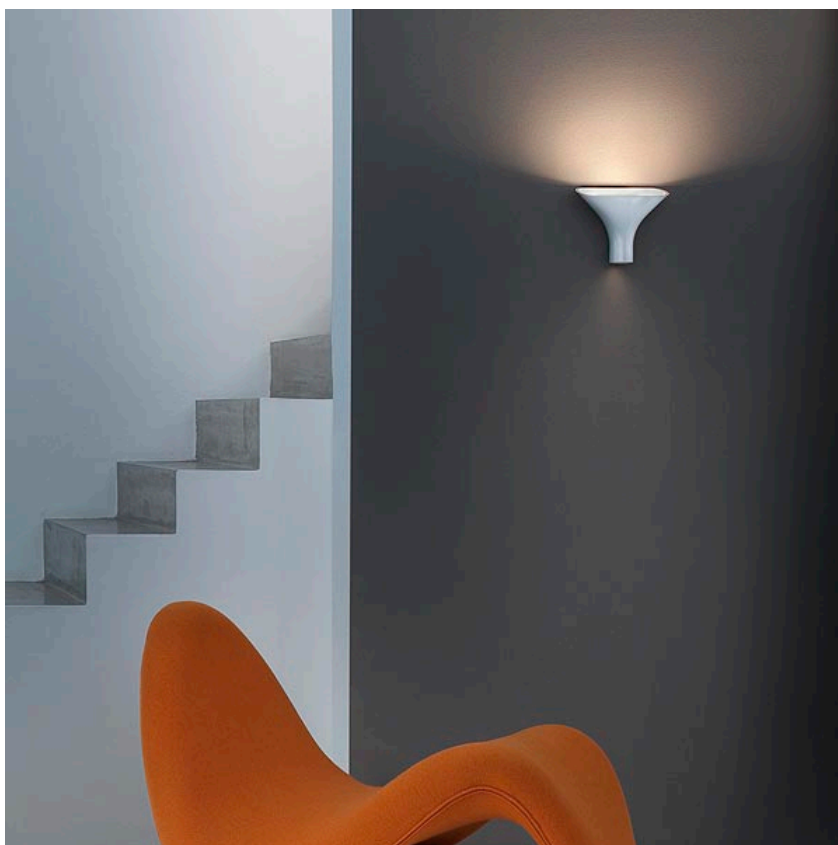

FLOS

TAU

Mounting	Wall
Lamps description	1 x MAX 120W R7s
Environment	Indoor
Finish	Black/Gold, Chrome/Gold, White/Gold
Technical description	Wall light with direct/indirect light. Body in die-cast aluminium alloy liquid-varnished in gloss white or black or chromed. Wall attachment in die-cast aluminium.

ELECTRICAL

Emergency	Without
Voltage (V)	230

PHYSICAL

Supply	Terminal block
Construction material	Aluminum
Weight (kg)	1

TAU

designed by Rodolfo Dordoni

Wall light with direct/indirect light.

	F6541030	Black/Gold
	F6541057	Chrome/Gold
	F6541009	White/Gold

Lamp type:
HDG

TAU

designed by Rodolfo Dordoni

Wall light with direct/indirect light.

	F6541030	Black/Gold
	F6541057	Chrome/Gold
	F6541009	White/Gold

DIMENSIONS

CERTIFICATIONS