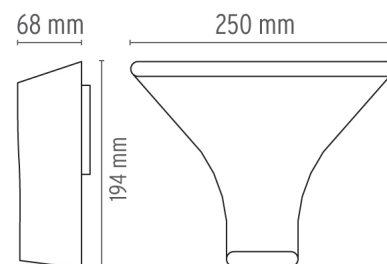

FLOS

TAU

Mounting	Wall
Lamps description	1 x MAX 120W R7s
Environment	Indoor
Finish	Black/Gold, Chrome/Gold, White/Gold
Technical description	Wall light with direct/indirect light. Body in die-cast aluminium alloy liquid-varnished in gloss white or black or chromed. Wall attachment in die-cast aluminium.

ELECTRICAL

Emergency	Without
Voltage (V)	230

PHYSICAL

Supply	Terminal block
Construction material	Aluminum
Weight (kg)	1

TAU

designed by Rodolfo Dordoni

Wall light with direct/indirect light.

	F6541030	Black/Gold
	F6541057	Chrome/Gold
	F6541009	White/Gold

DIMENSIONS

CERTIFICATIONS

IP
20

TAU . Lamps

HDG 120W R7s

Lamp Watt:
120 W

Lamp category:
Halogen mains

Socket:
R7s