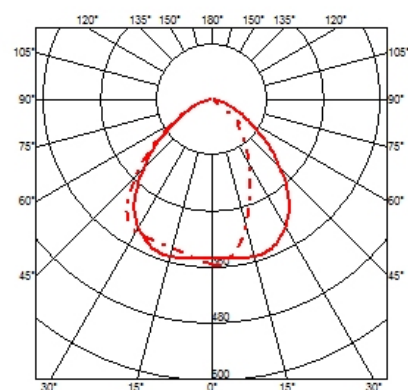

DIMENSIONS

CERTIFICATIONS

IP
20

TAU . Lamps

HDG 120W R7s

Lamp Watt:
120 W

Lamp category:
Halogen mains

Socket:
R7s