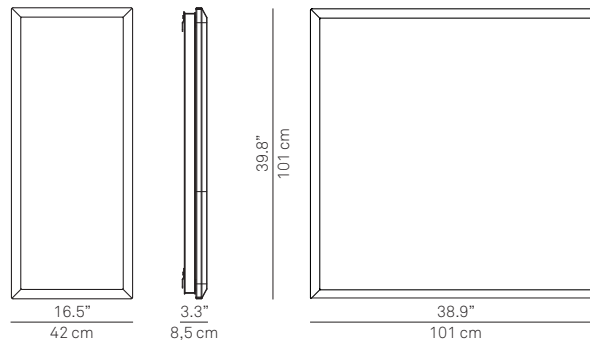

D79 SILENZIO

EEC

D79/90
weight 17,0 Kg
D79/120
weight 20,0 Kg
D79/150
weight 25,0 Kg

Lamp

 3 x max 105W
HSGSA
E27
energy saver

 3 x 23/27W
FB
E27

 3 x max LED 20W
2700K
1.521 lm
E27

D

A

A

D79/90

D79/120

D79/150

D79/2a
weight 7,0 Kg
D79/3a
weight 13,0 Kg

Lamp D79/2a2 - D79/3a2

 2 x 39W
T5
G5
seamless

A

Lamp D79/3a4

 4 x 39W
T5
G5
seamless

A

Sound absorbing

Suspension

Wall

Materials