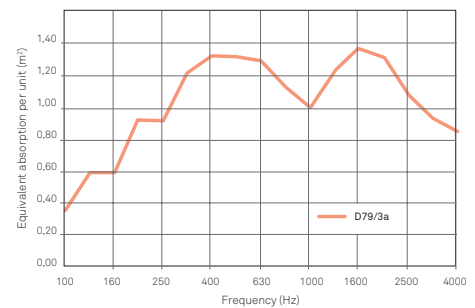

Wall

Materials

aluminium structure and **Kvadrat** textile Remix 2 (90% wool, 10% nylon)

Structure finishes

white

Insulation class

Note

D79/2a and D79/3a are available with separate on/off switches