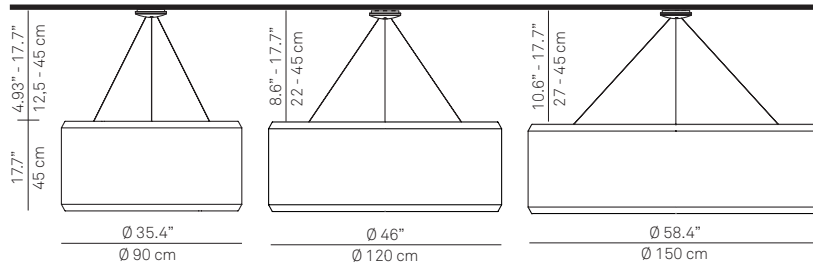

D79 SILENZIO

EEC

D79/90
weight 17,0 Kg
D79/120
weight 20,0 Kg
D79/150
weight 25,0 Kg

Lamp

 3 x max 105W
HSGSA
E27
energy saver

 3 x 23/27W
FB
E27

 3 x max LED 20W
2700K
1.521 lm
E27

D

A

A

D79/90

D79/120

D79/150

D79/2a
weight 7,0 Kg
D79/3a
weight 13,0 Kg

Lamp D79/2a2 - D79/3a2

 2 x 39W
T5
G5
seamless

A

Lamp D79/3a4

 4 x 39W
T5
G5
seamless

A

Sound absorbing

Suspension

Wall

Materials