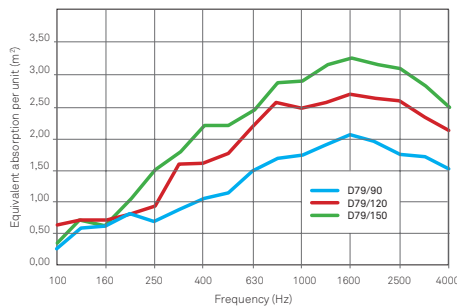

Sound absorbing

Suspension