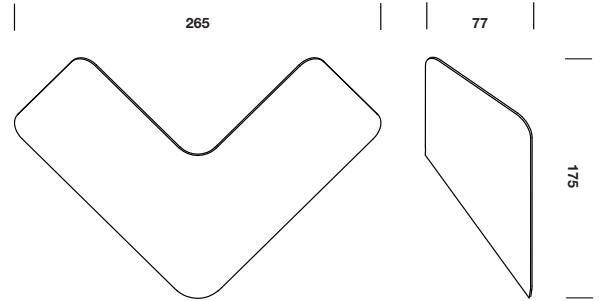

**fly**

grey painted  
white painted  
black painted

**T88A1DGL**  
**T88A1DWL**  
**T88A1DZL**

**fly big**

grey painted  
white painted  
black painted

**T88A2DGL**  
**T88A2DWL**  
**T88A2DZL**

karveelstraat 2  
8380 zeebrugge, belgium