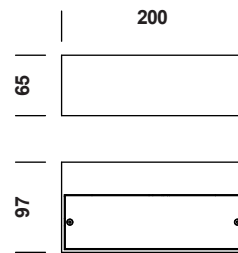

T27A1DABD
T27A1DAPD
T27A1DGLD
T27A1DWLD
T27A1DZLD

karveelstraat 2
8380 zeebrugge, belgium

T +32 (0)50 54 35 49
F +32 (0)50 54 35 40

E info@tossb.com
W www.tossb.com

tossB reserves the right to alter materials, dimensions and characteristics without prior notice. This documentation replaces all previous documentation. Read the installation-instructions carefully.