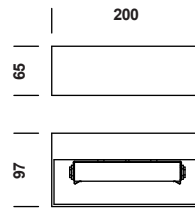

karveelstraat 2
8380 zeebrugge, belgium

T +32 (0)50 54 35 49
F +32 (0)50 54 35 40

E info@tossb.com
W www.tossb.com

tossB reserves the right to alter materials, dimensions and characteristics without prior notice. This documentation replaces all previous documentation. Read the installation-instructions carefully.

Our general terms and conditions shall apply notwithstanding any stipulation to the contrary to all the orders and agreements with tossB. You can obtain a copy of these conditions on demand.

Product documentation © tossB 2012. All rights reserved.