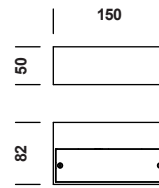

tibo LED

not dimmable

brushed aluminium	T13A3DAB
chrome	T13A3DAP
grey painted	T13A3DGL
white painted	T13A3DWL
black painted	T13A3DZL

dimmable

brushed aluminium	T13A3DABD
chrome	T13A3DAPD
grey painted	T13A3DGLD
white painted	T13A3DWLD
black painted	T13A3DZLD