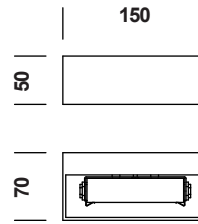

karveelstraat 2
8380 zeebrugge, belgium

T +32 (0)50 54 35 49
F +32 (0)50 54 35 40

E info@tossb.com
W www.tossb.com

tossB reserves the right to alter materials, dimensions and characteristics without prior notice. This documentation replaces all previous documentation. Read the installation-instructions carefully.

Our general terms and conditions shall apply notwithstanding any stipulation to the contrary to all the orders and agreements with tossB. You can obtain a copy of these conditions on demand.

Product documentation © tossB 2012. All rights reserved.