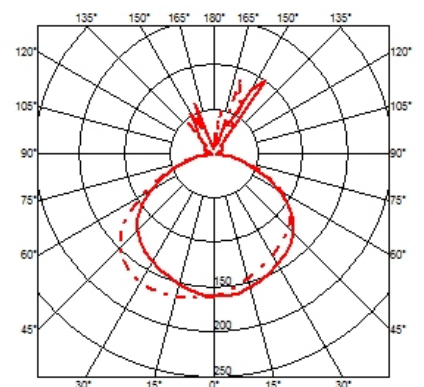

● F0300000 Marble

DIMENSIONS

CERTIFICATIONS

IP
20

Arco . Lamps

HSGSA/S 70W

Lamp Watt:
70 W

Lamp category:
Incandescent