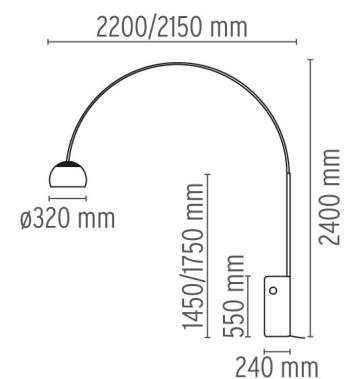

FLOS

ARCO

Mounting	Floor
Lamps description	1 x 70W E27 HSGSA/S
Environment	Indoor
Finish	Marble
Technical description	Floor lamp providing direct light. White Carrara marble base. Satin-finish stainless steel telescopic stem. Pressed, polished and zapon-varnished aluminum swiveling and height-adjustable reflector.

ELECTRICAL

Emergency	Without
Voltage (V)	230

PHYSICAL

Supply	Power cord
Cord length(mm)	2700
Construction material	Aluminum, Marble
Weight (kg)	63.8

Arco

designed by Achille & Pier Giacomo Castiglioni

Floor lamp providing direct light

● F0300000 Marble

DIMENSIONS

CERTIFICATIONS

IP
20

Arco . Lamps

HSGSA/S 70W

Lamp Watt:
70 W

Lamp category:
Incandescent

Socket:
E27

Lamp type:
HSGSA/S

Arco

designed by Achille & Pier Giacomo Castiglioni

Floor lamp providing direct light

● F0300000 Marble

DIMENSIONS

CERTIFICATIONS