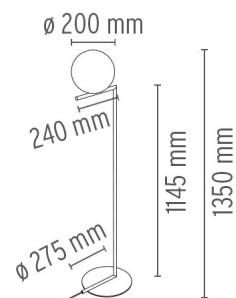

FLOS

IC FI

Mounting	Floor
Lamps description	1 x 60W E14 HSGS
Environment	Indoor
Finish	Brushed brass, Chrome
Technical description	Floor lamp providing diffused light. Frame in brass, brushed and transparent varnished or chrome steel. Blown glass opal diffuser. Dimmer on the power chord.

ELECTRICAL

Emergency	Without
------------------	---------

PHYSICAL

Construction material	Blown glass, Brass, Steel
Weight (kg)	5.0

IC FI

designed by Michael Anastassiades

Floor lamp providing diffused light.

 F3173057	Chrome
 F3173059	Brushed brass

DIMENSIONS

CERTIFICATIONS

IC FI . Lamps

HSGS 60W E14

Lamp Watt:
60 W

Lamp category:
Halogen mains

Socket:
E14

Lamp type:
HSGS

IC FI

designed by Michael Anastassiades

Floor lamp providing diffused light.

-
- | | | |
|---|----------|---------------|
|  | F3173057 | Chrome |
|  | F3173059 | Brushed brass |
-

DIMENSIONS