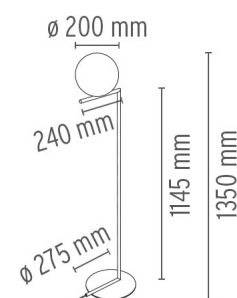

FLOS

IC FI

Mounting	Floor
Lamps description	1 x 60W E14 HSGS
Environment	Indoor
Finish	Brushed brass, Chrome
Technical description	Floor lamp providing diffused light. Frame in brass, brushed and transparent varnished or chrome steel. Blown glass opal diffuser. Dimmer on the power chord.

ELECTRICAL

Emergency	Without
------------------	---------

PHYSICAL

Construction material	Blown glass, Brass, Steel
Weight (kg)	5.0

IC FI

designed by Michael Anastassiades

Floor lamp providing diffused light.

 F3173057	Chrome
 F3173059	Brushed brass

DIMENSIONS

CERTIFICATIONS

IC FI . Lamps

HSGS 60W E14

Lamp Watt:
60 W

Lamp category:
Halogen mains

Socket:
E14