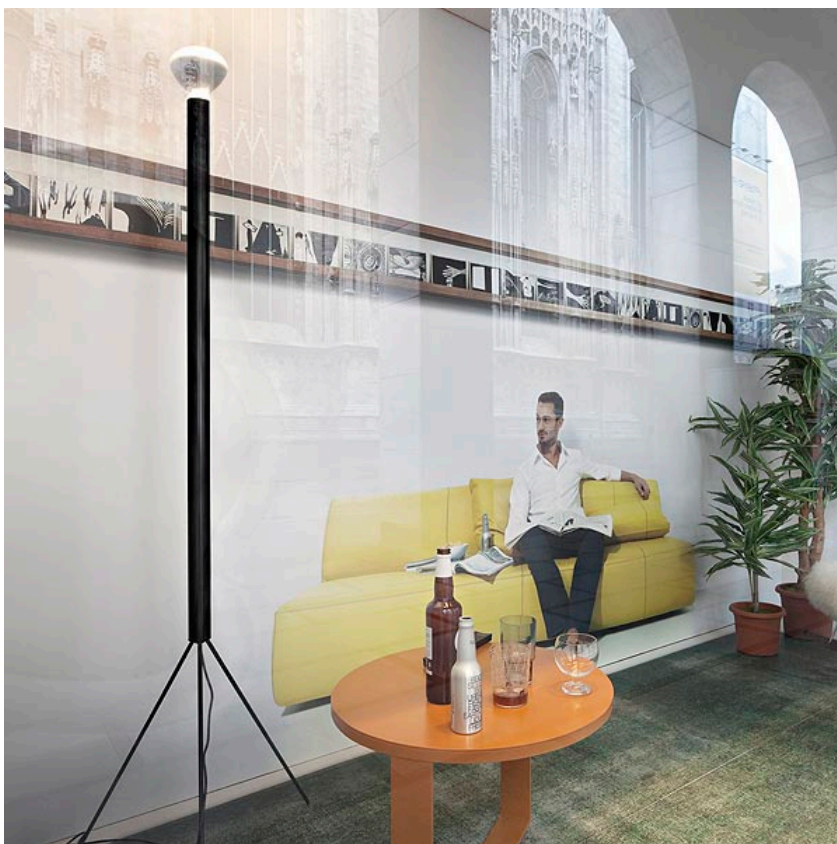

FLOS

LUMINATOR

Mounting	Floor
Lamps description	1 x MAX 200W E27 IA/S R125
Environment	Indoor
Finish	Anthracite
Design awards	Compasso d'Oro 1955
Technical description	Floor lamp providing indirect light. 200W bulb with reflector. Iron stem with vitrified enamel finish. Painted galvanized metal legs.

Luminator

designed by Achille & Pier Giacomo Castiglioni

Floor lamp providing indirect light

ELECTRICAL

Emergency	Without
Switching	Foot switch on cord
Voltage (V)	220/240

PHYSICAL

Supply	Power cord
Cord length(mm)	2800
Construction material	Steel
Weight (kg)	4.1

● F3770033 Anthracite

DIMENSIONS

CERTIFICATIONS

Luminator . Lamps

IA-S R125 200W E27

Lamp Watt:
200 W

Lamp category:
Incandescent

Socket:
E27

Lamp type:
IA/SR125

Luminator

designed by Achille & Pier Giacomo Castiglioni

Floor lamp providing indirect light

● F3770033 Anthracite

DIMENSIONS

CERTIFICATIONS