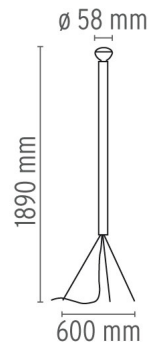

FLOS

LUMINATOR

Mounting	Floor
Lamps description	1 x MAX 200W E27 IA/S R125
Environment	Indoor
Finish	Anthracite
Design awards	Compasso d'Oro 1955
Technical description	Floor lamp providing indirect light. 200W bulb with reflector. Iron stem with vitrified enamel finish. Painted galvanized metal legs.

Luminator

designed by Achille & Pier Giacomo Castiglioni

Floor lamp providing indirect light

ELECTRICAL

Emergency	Without
Switching	Foot switch on cord
Voltage (V)	220/240

PHYSICAL

Supply	Power cord
Cord length(mm)	2800
Construction material	Steel
Weight (kg)	4.1

● F3770033 Anthracite

DIMENSIONS

CERTIFICATIONS

Luminator . Lamps

IA-S R125 200W E27

Lamp Watt:
200 W

Lamp category:
Incandescent

Socket:
E27

Lamp type:
IA/SR125

Luminator

designed by Achille & Pier Giacomo Castiglioni

Floor lamp providing indirect light

● F3770033 Anthracite

DIMENSIONS

CERTIFICATIONS