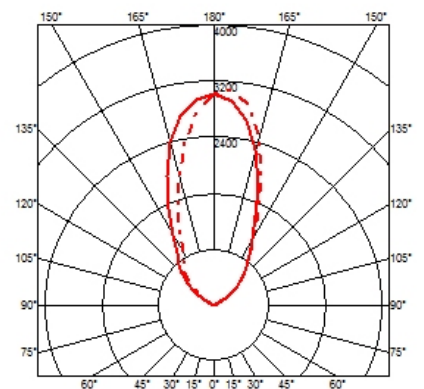

FLOS

LUMINATOR

Mounting	Floor
Lamps description	1 x MAX 200W E27 IA/S R125
Environment	Indoor
Finish	Anthracite
Design awards	Compasso d'Oro 1955
Technical description	Floor lamp providing indirect light. 200W bulb with reflector. Iron stem with vitrified enamel finish. Painted galvanized metal legs.

Luminator

designed by Achille & Pier Giacomo Castiglioni

Floor lamp providing indirect light

ELECTRICAL

Emergency	Without
Switching	Foot switch on cord
Voltage (V)	220/240

PHYSICAL

Supply	Power cord
Cord length(mm)	2800
Construction material	Steel
Weight (kg)	4.1

● F3770033 Anthracite

DIMENSIONS

CERTIFICATIONS

Luminator . Lamps

IA-S R125 200W E27

Lamp Watt:
200 W

Lamp category:
Incandescent

Socket:
E27