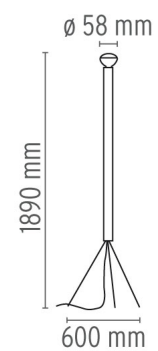

FLOS

LUMINATOR

Mounting	Floor
Lamps description	1 x MAX 200W E27 IA/S R125
Environment	Indoor
Finish	Anthracite
Design awards	Compasso d'Oro 1955
Technical description	Floor lamp providing indirect light. 200W bulb with reflector. Iron stem with vitrified enamel finish. Painted galvanized metal legs.

Luminator

designed by Achille & Pier Giacomo Castiglioni

Floor lamp providing indirect light

ELECTRICAL

Emergency	Without
Switching	Foot switch on cord
Voltage (V)	220/240

PHYSICAL

Supply	Power cord
Cord length(mm)	2800
Construction material	Steel
Weight (kg)	4.1

● F3770033 Anthracite

DIMENSIONS

CERTIFICATIONS

Luminator . Lamps

IA-S R125 200W E27

Lamp Watt:
200 W

Lamp category:
Incandescent

Socket:
E27

Lamp type:
IA/SR125

Luminator

designed by Achille & Pier Giacomo Castiglioni

Floor lamp providing indirect light

● F3770033 Anthracite

DIMENSIONS

CERTIFICATIONS