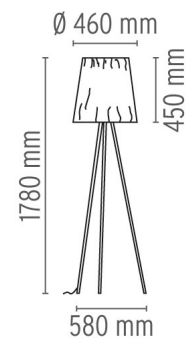

FLOS

ROSY ANGELIS

Mounting	Floor
Lamps description	1 x MAX 116W E27 HSGSA
Environment	Indoor
Finish	Grey
Technical description	Floor lamp providing diffused light. Special ultra-lightweight fabric shade. Aluminum stems. Foam polycarbonate lamp-holder.

ELECTRICAL

Emergency	Without
Switching	0-100% rotary dimmer located inside the lamp-holder and operated by a sleek satin-finished aluminium stem
Voltage (V)	220/240

PHYSICAL

Supply	Power cord
Cord length(mm)	2500
Construction material	Aluminum, Fabric
Weight (kg)	1.6

Rosy Angelis

designed by Philippe Starck

Floor lamp providing diffused light

● F6160020 Grey

DIMENSIONS

CERTIFICATIONS

Rosy Angelis . Lamps

HSGSA 116W E27

DIMENSIONS

CERTIFICATIONS

IP
20