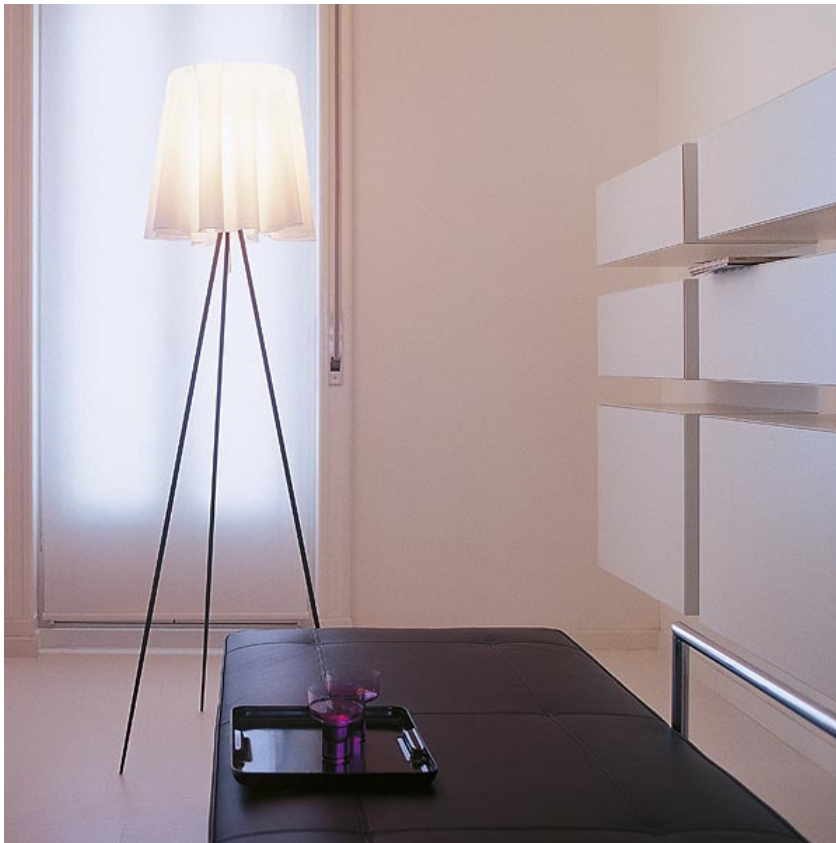

FLOS

ROSY ANGELIS

Mounting	Floor
Lamps description	1 x MAX 116W E27 HSGSA
Environment	Indoor
Finish	Grey
Technical description	Floor lamp providing diffused light. Special ultra-lightweight fabric shade. Aluminum stems. Foam polycarbonate lamp-holder.

ELECTRICAL

Emergency	Without
Switching	0-100% rotary dimmer located inside the lamp-holder and operated by a sleek satin-finished aluminium stem
Voltage (V)	220/240

PHYSICAL

Supply	Power cord
Cord length(mm)	2500
Construction material	Aluminum, Fabric
Weight (kg)	1.6

Rosy Angelis

designed by Philippe Starck

Floor lamp providing diffused light

● F6160020 Grey

DIMENSIONS

CERTIFICATIONS

Rosy Angelis . Lamps

HSGSA 116W E27

Lamp Watt:
116 W

Lamp category:
Halogen mains

Socket:
E27

Lamp type:
HSGSA

Rosy Angelis

designed by Philippe Starck

Floor lamp providing diffused light

● F6160020 Grey