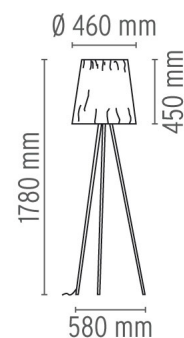

FLOS

ROSY ANGELIS

Mounting	Floor
Lamps description	1 x MAX 116W E27 HSGSA
Environment	Indoor
Finish	Grey
Technical description	Floor lamp providing diffused light. Special ultra-lightweight fabric shade. Aluminum stems. Foam polycarbonate lamp-holder.

ELECTRICAL

Emergency	Without
Switching	0-100% rotary dimmer located inside the lamp-holder and operated by a sleek satin-finished aluminium stem
Voltage (V)	220/240

PHYSICAL

Supply	Power cord
Cord length(mm)	2500
Construction material	Aluminum, Fabric
Weight (kg)	1.6

Lamp Watt:
116 W

Lamp category:
Halogen mains

Socket:
E27

Lamp type:
HSGSA

Rosy Angelis

designed by Philippe Starck

Floor lamp providing diffused light

● F6160020 Grey

DIMENSIONS

CERTIFICATIONS

IP
20