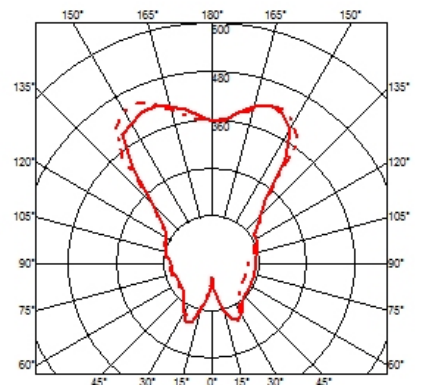

Rosy Angelis

designed by Philippe Starck

Floor lamp providing diffused light

● F6160020 Grey

DIMENSIONS

CERTIFICATIONS

Rosy Angelis . Lamps

HSGSA 116W E27

Lamp Watt:
116 W

Lamp category:
Halogen mains

Socket:
E27

Lamp type:
HSGSA

Rosy Angelis

designed by Philippe Starck

Floor lamp providing diffused light

● F6160020 Grey