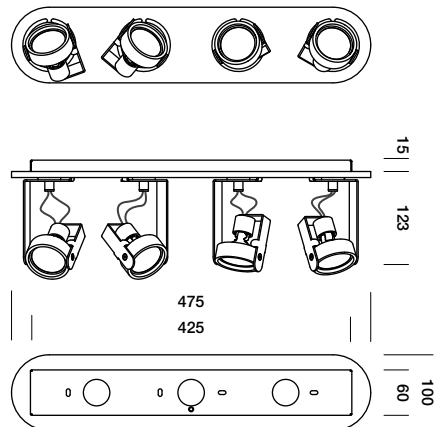

bang 4 230V

brushed aluminium
grey painted
white painted
black painted

T36C1HAB
T36C1HGL
T36C1HWL
T36C1HZL