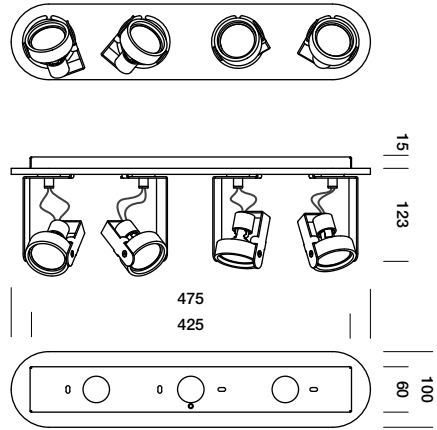

bang 4 12V base H15 mm

brushed aluminium
grey painted
white painted
black painted

T36C2HAB
T36C2HGL
T36C2HWL
T36C2HZL

bang 4 12V base H40 mm

brushed aluminium
grey painted
white painted
black painted

T36C3HAB
T36C3HGL
T36C3HWL
T36C3HZL