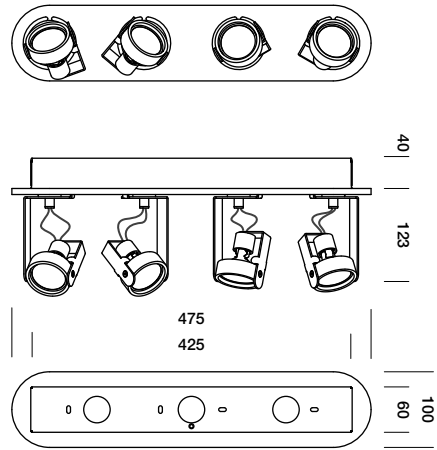

bang 4 12V base H15 mm

brushed aluminium
grey painted
white painted
black painted

T36C2HAB
T36C2HGL
T36C2HWL
T36C2HZL

bang 4 12V base H40 mm

brushed aluminium
grey painted
white painted
black painted

T36C3HAB
T36C3HGL
T36C3HWL
T36C3HZL