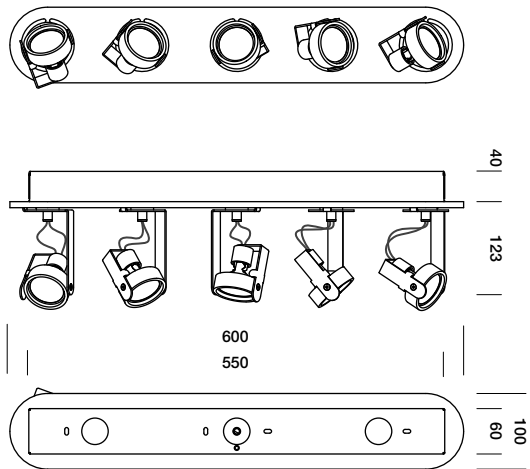

bang 5 12V base H15 mm

brushed aluminium
grey painted
white painted
black painted

T37C2HAB
T37C2HGL
T37C2HWL
T37C2HZL

bang 5 12V base H40 mm

brushed aluminium
grey painted
white painted
black painted

T37C3HAB
T37C3HGL
T37C3HWL
T37C3HZL