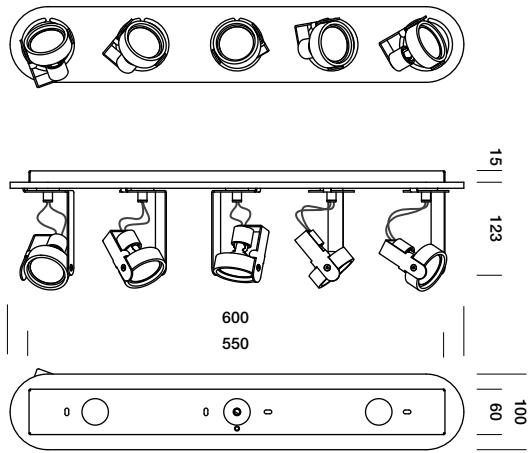

bang 5 12V base H15 mm

brushed aluminium
grey painted
white painted
black painted

T37C2HAB
T37C2HGL
T37C2HWL
T37C2HZL