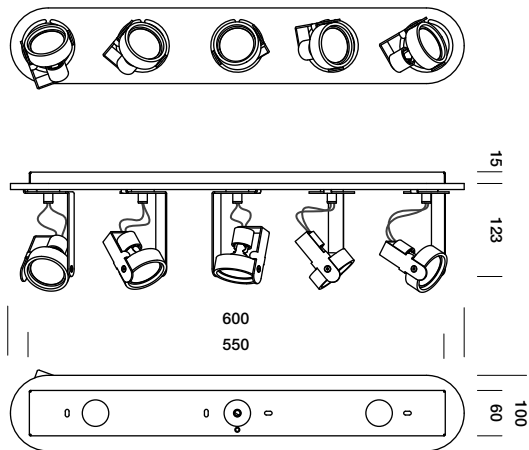

bang 5 230V

brushed aluminium
grey painted
white painted
black painted

T37C1HAB
T37C1HGL
T37C1HWL
T37C1HZL